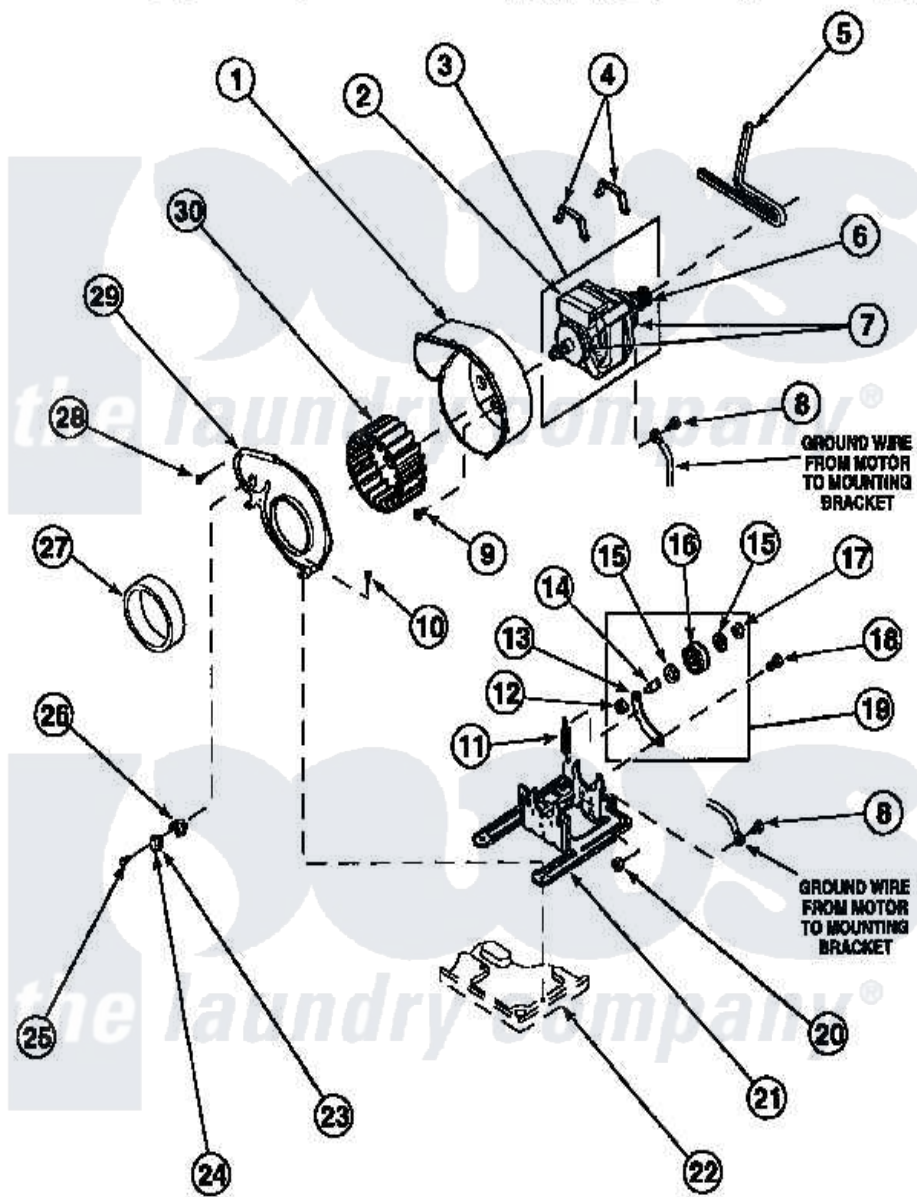

Amana LE4217L2 (BOM: PLE4217L2) 15 - MOTOR, EXHAUST FAN AND BELT

Amana Residential Amana LE4217L2 (BOM: PLE4217L2) Dryer Parts Parts Diagram 15 - MOTOR, EXHAUST FAN AND BELT

Click on the part number to view part

Item	Original Part Number	Replaced By	Status	Part Description
1	56020			Housing, Blower
2	501218		Not Available	MOTOR SWITCH (DOES NOT INCLUDE THERMAL PROT
3	501211	2200376		Motor
4	Y58047	660658		Clamp, Motor Mounting 343481 685441
5	59174	40111201		Belt, Cylinder
6	500011			Pulley, Motor
7	590P3			Motor Hub Ring Kit
8	20530			Screw, 10-24 x 3/8 Hex
9	Y31645	27001200		Screw
10	33562	27001200		Screw
11	56076			Spring, Idler
12	56156	358160		Nut
13	500910	37001144		Assembly- Idler

14	56461		Shaft
15	52549		Washer, 501 ID X3/4 Odx
16	Y54414		Assembly, Wheel And Bearing
17	23748		Ring, Retaining
18	500824		Screw, 1/4-20 Unc Hex
19	500269	37001287	Assembly, Idler Lever/Shaft/Pulley
20	52566	27001225	Nut, Jam Mid Lock 1/4-20
21	500822	503613	Mount, Motor
22	500070		Base, Dryer
24	503551		Thermostat, Cycling
"	Y61372		Thermostat
25	23222	3177991	Screw
"	Y33561	489464	Screw
26	61401	61623	Thermostat, Heater-BR
27	500313		Seal, Blower Housing
28	31260		Screw, No.8 X 3/8 Ind H
29	500078	511969P	Kit Blower Housing And Cover
30	56000	510139P	Assembly Blower Fan Package