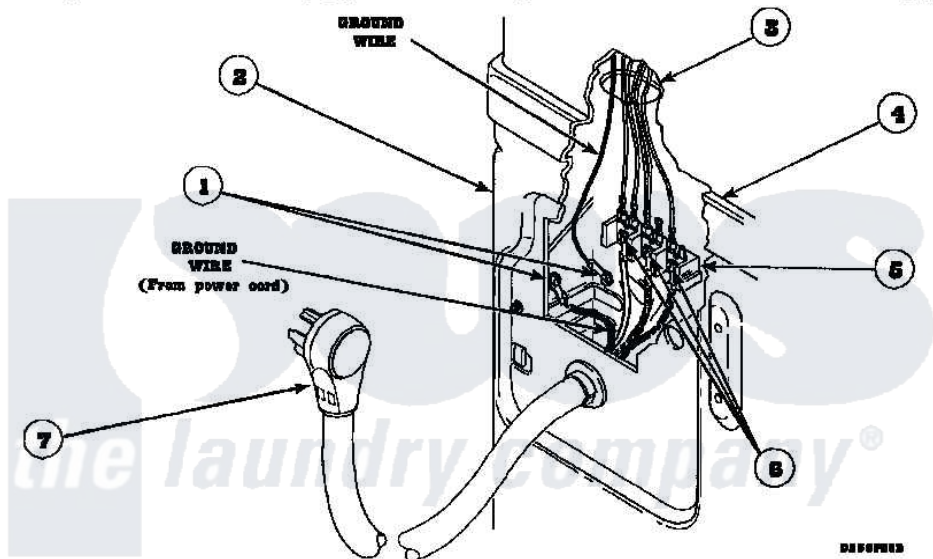

Amana LE4217L2 (BOM: PLE4217L2) 17 - POWER CORDS

Amana [Residential Amana LE4217L2 \(BOM: PLE4217L2\) Dryer Parts](#) Parts Diagram 17 - POWER CORDS
 Click on the part number to view part

Item	Original Part Number	Replaced By	Status	Part Description
1	20530			Screw, 10-24 x 3/8 Hex
2	500001P		Not Available	(ADD LETTER BEFORE "P" IN PART
3	500343		Not Available	PANEL, BACK(HOME HOOD)
4	500085P		Not Available	(ADD LETTER L-L, W-W TO PART N
5	61923P	61923		Block, Terminal
6	Y61199	3400094		Screw, 10-32 X 3/8