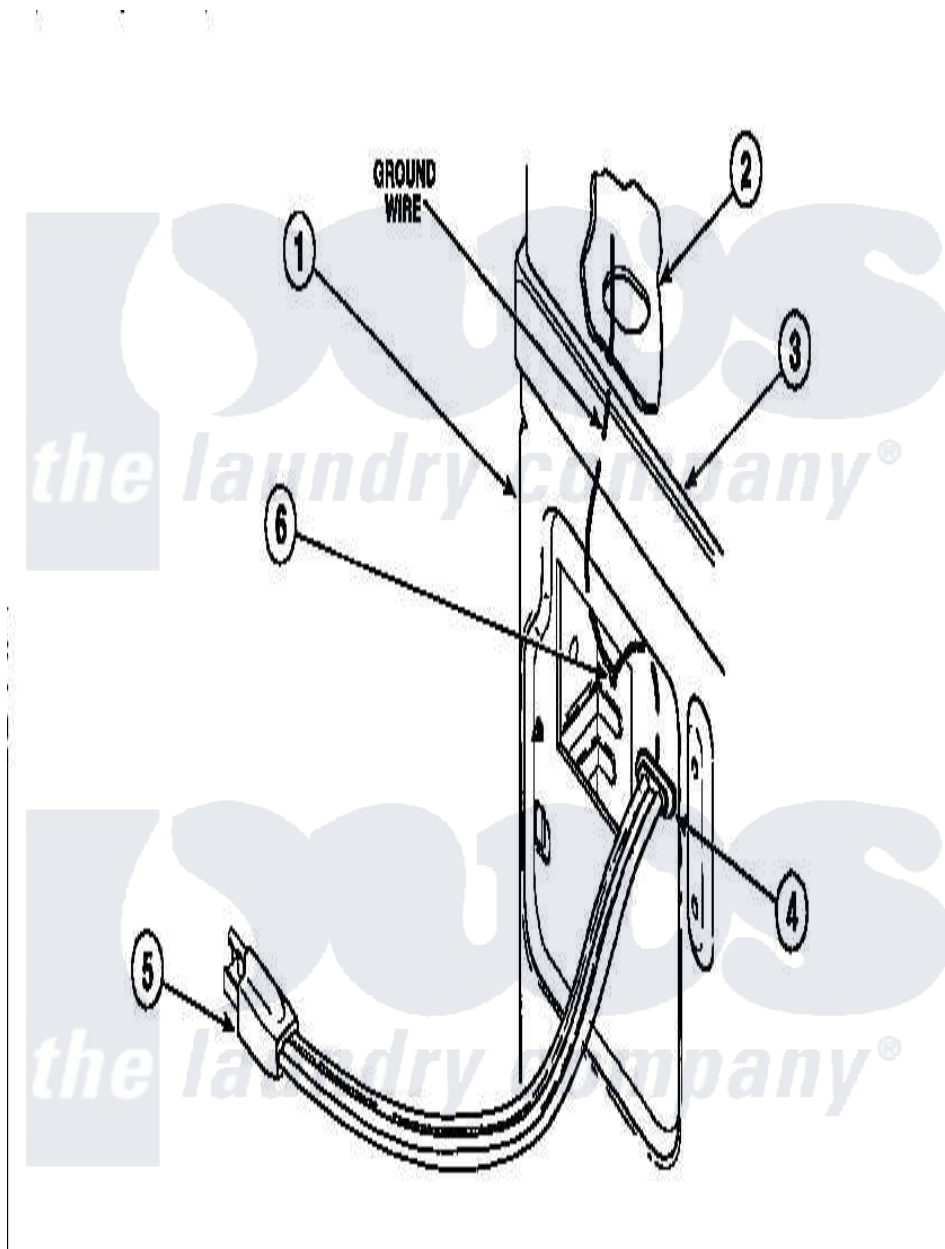

Amana LE4217L2 (BOM: PLE4217L2) 18 - POWER CORDS

Amana [Residential Amana LE4217L2 \(BOM: PLE4217L2\) Dryer Parts](#) Parts Diagram 18 - POWER CORDS
 Click on the part number to view part

Item	Original Part Number	Replaced By	Status	Part Description
1	500001P		Not Available	(ADD LETTER BEFORE "P" IN PART
2	500343		Not Available	PANEL, BACK(HOME HOOD)
3	500085P		Not Available	(ADD LETTER L-L, W-W TO PART N
6	20530			Screw, 10-24 x 3/8 Hex