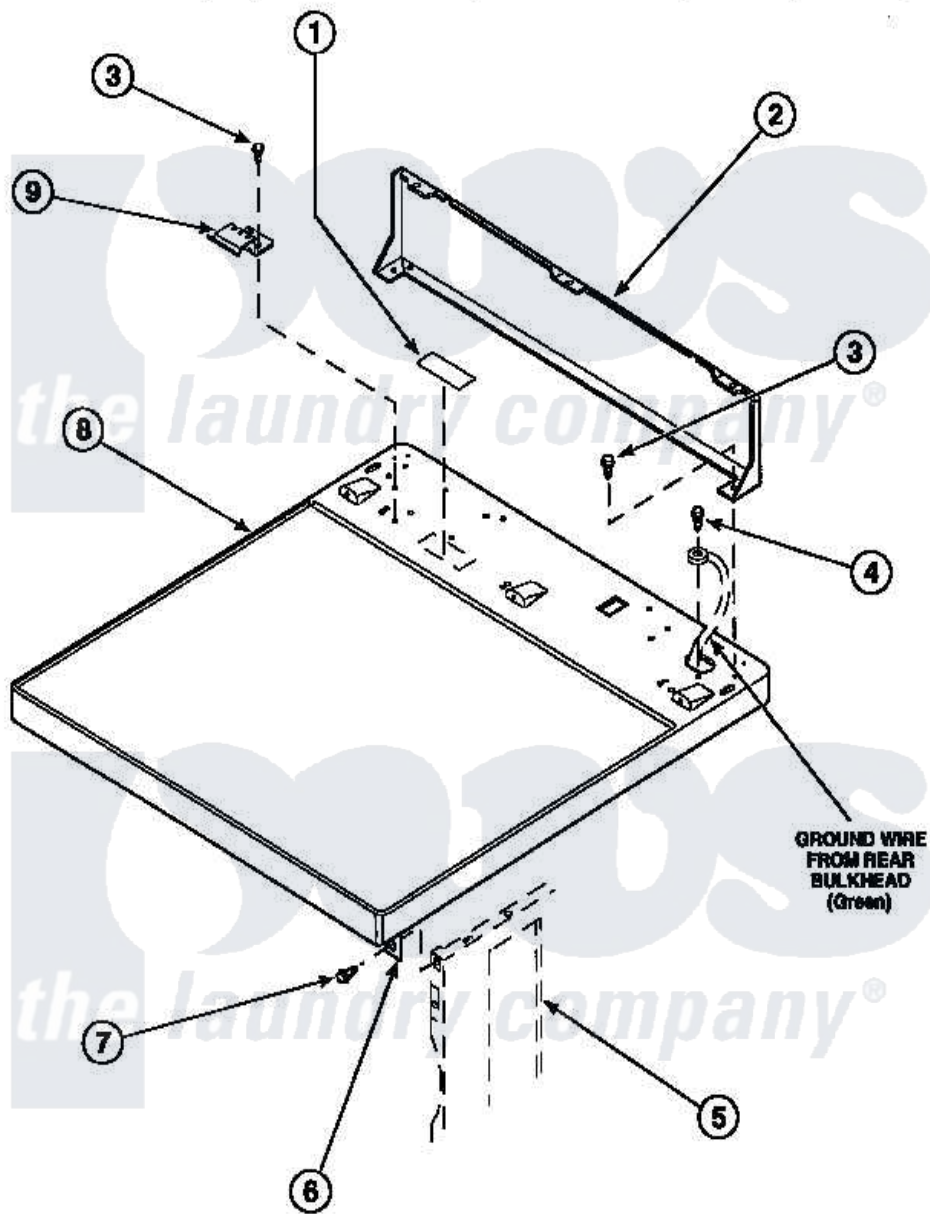

Amana LE4217W2 (BOM: PLE4217W2) 01 - CABINET TOP AND CONTROL HOOD REAR PANEL

Amana Residential Amana LE4217W2 (BOM: PLE4217W2) Dryer Parts Parts Diagram 01 - CABINET TOP AND CONTROL HOOD REAR PANEL
 Click on the part number to view part

| Item | Original Part Number | Replaced By | Status | Part Description |
|------|-----------------------|--------------------------|---------------|---|
| 1 | 24903 | | Not Available | STICKER,DISCONNECT POW |
| 2 | 500343 | | Not Available | PANEL,BACK(HOME HOOD) |
| 3 | 501086 | 90767 | | Screw, 8A X 3/8 HeX Washer Head Tapping |
| 4 | 20530 | | | Screw, 10-24 x 3/8 Hex |
| 5 | 500001P | | Not Available | (ADD LETTER BEFORE "P" IN PART |
| 6 | 500084 | 40130801 | | Bracket, Top Mount |
| 7 | 33562 | 27001200 | | Screw |
| 8 | 500085P | | Not Available | (ADD LETTER L-L, W-W TO PART N |
| 9 | 501241 | Y503876 | | Clip, Hold Down |