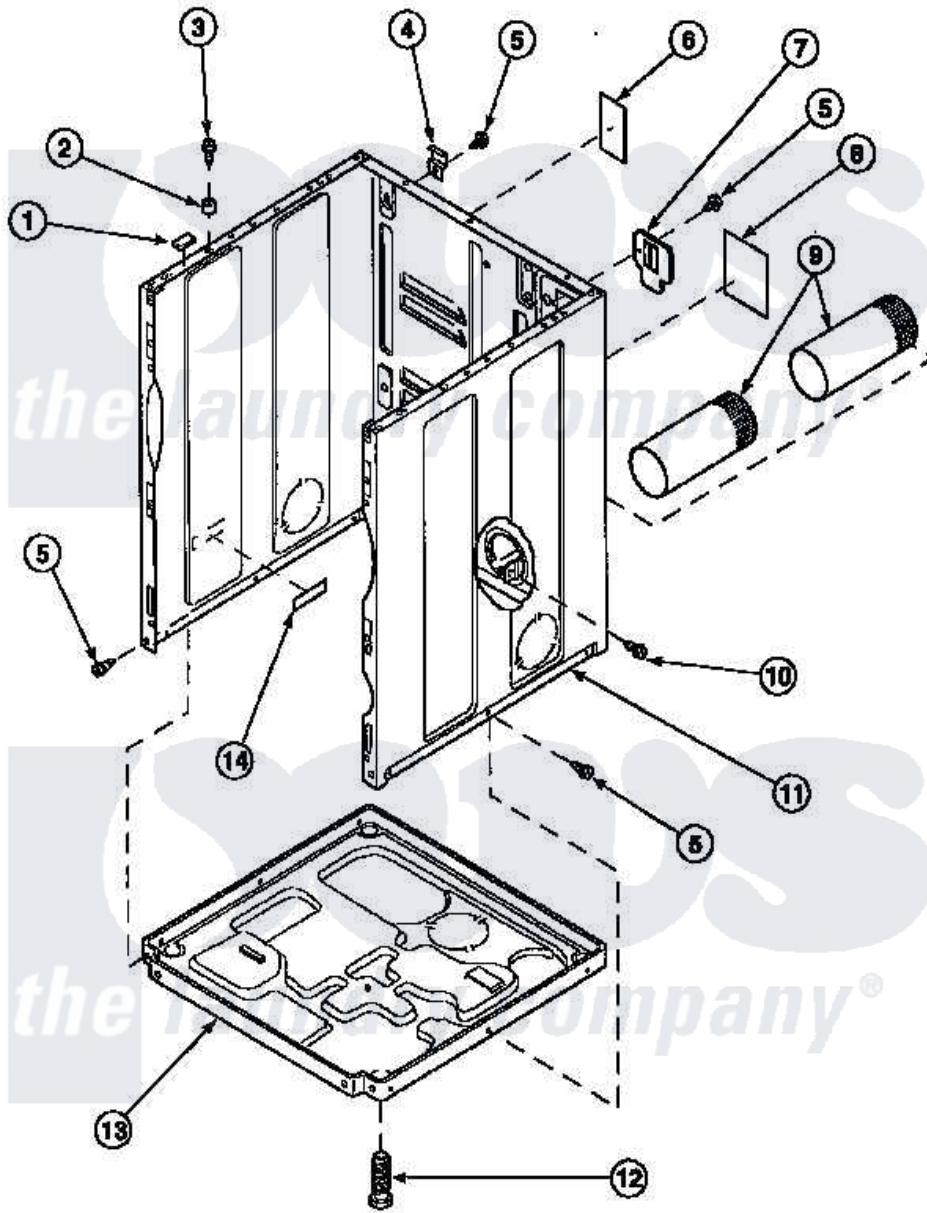

Amana LE4217W2 (BOM: PLE4217W2) 02 - CABINET, EXHAUST DUCT AND BASE

Amana Residential Amana LE4217W2 (BOM: PLE4217W2) Dryer Parts Parts Diagram 02 - CABINET, EXHAUST DUCT AND BASE

Click on the part number to view part

Item	Original Part Number	Replaced By	Status	Part Description
1	Y56128			Pad, Bumper
2	56079	505187		Locator, Panel
3	32671	Y014874		Screw, Idler Arm And Sleeve
4	500003			Hinge, Top
5	33562	27001200		Screw
7	500114	510903		Plate Access Panel
8	501289		Not Available	(ELECTRIC MODELS)
9	500064	505518		Duct, Exhaust
10	501668	503688		Screw, 10B-16 X .34 I
11	500001P		Not Available	(ADD LETTER BEFORE "P" IN PART
12	Y500101			Leg, Leveling
13	500070			Base, Dryer
14	61294		Not Available	(ELECTRIC MODELS)
NI	521P3			Kit, Flex Vent-Display