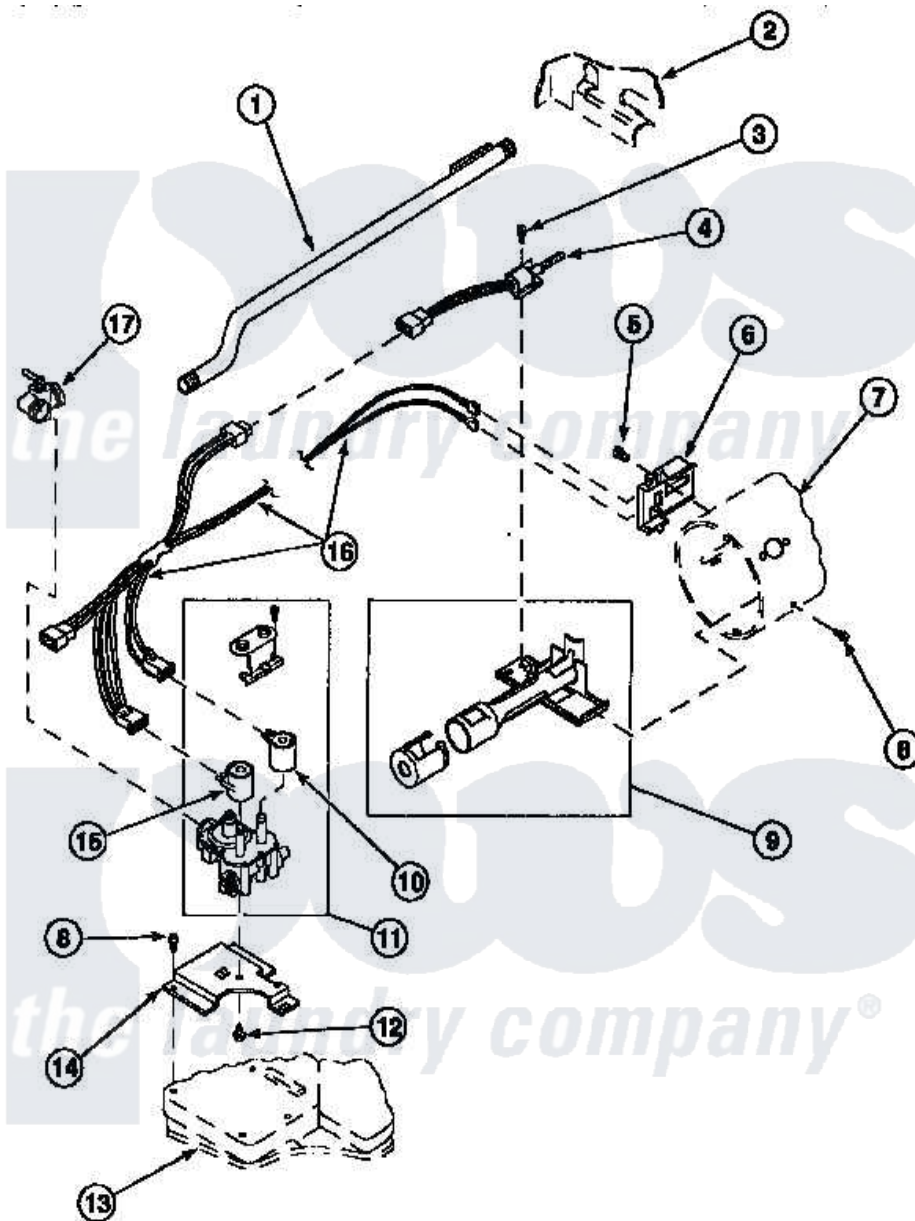

Amana LE4217W2 (BOM: PLE4217W2) 04 - GAS VALVE, IGNITER & GAS CONVERSION KITS

Amana Residential Amana LE4217W2 (BOM: PLE4217W2) Dryer Parts Parts Diagram 04 - GAS VALVE, IGNITER & GAS CONVERSION KITS

[Click on the part number to view part](#)

Item	Original Part Number	Replaced By	Status	Part Description
2	500001P		Not Available	(ADD LETTER BEFORE "P" IN PART
5	23222	3177991		Screw
8	501668	503688		Screw, 10B-16 X .34 I
13	500070			Base, Dryer
NI	500747		Not Available	ASSY,WIRE HARNESS