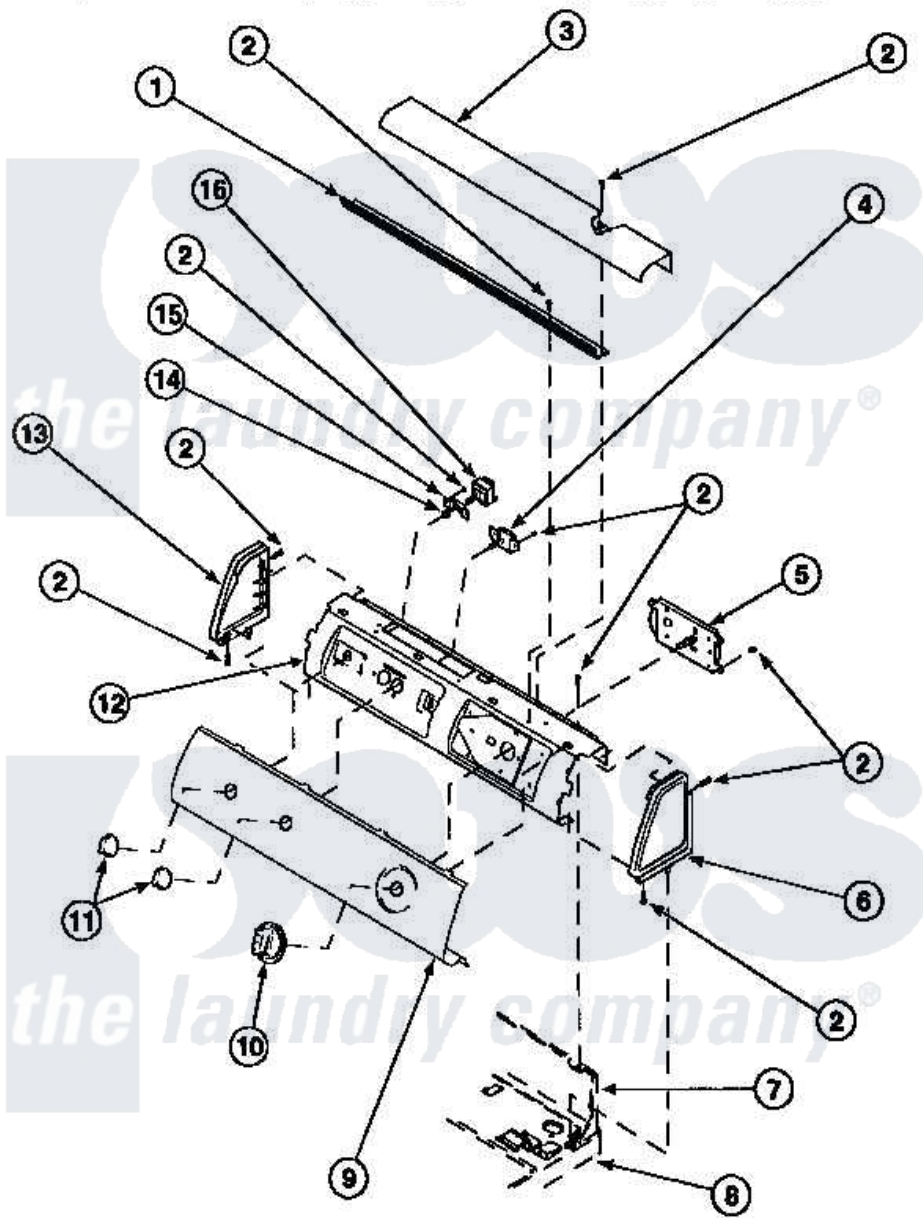

Amana LE4217W2 (BOM: PLE4217W2) 05 - GRAPHIC PANEL, CONTROL HOOD AND CONTROLS

Amana Residential Amana LE4217W2 (BOM: PLE4217W2) Dryer Parts Parts Diagram 05 - GRAPHIC PANEL, CONTROL HOOD AND CONTROLS
 Click on the part number to view part

Item	Original Part Number	Replaced By	Status	Part Description
1	500305		Not Available	DIFFUSER W/OUT HOLE
2	501086	90767		Screw, 8A X 3/8 HeX Washer Head Tapping
3	500302		Not Available	COVER, TOP
6	34815		Not Available	PANEL, END R.H. (BLK)
7	500343		Not Available	PANEL, BACK (HOME HOOD)
8	500085P		Not Available	(ADD LETTER L-L, W-W TO PART N
9	502630		Not Available	GRAPHIC PANEL
"	502206		Not Available	GRAPHIC PANEL
10	500311	502220W		Knob, Timer
11	34847			Assembly, Knob-Rotary
12	500300		Not Available	BRACKET, CONTROL SUPPORT-MECH
13	34816			Panel, End
14	57584		Not Available	NUT