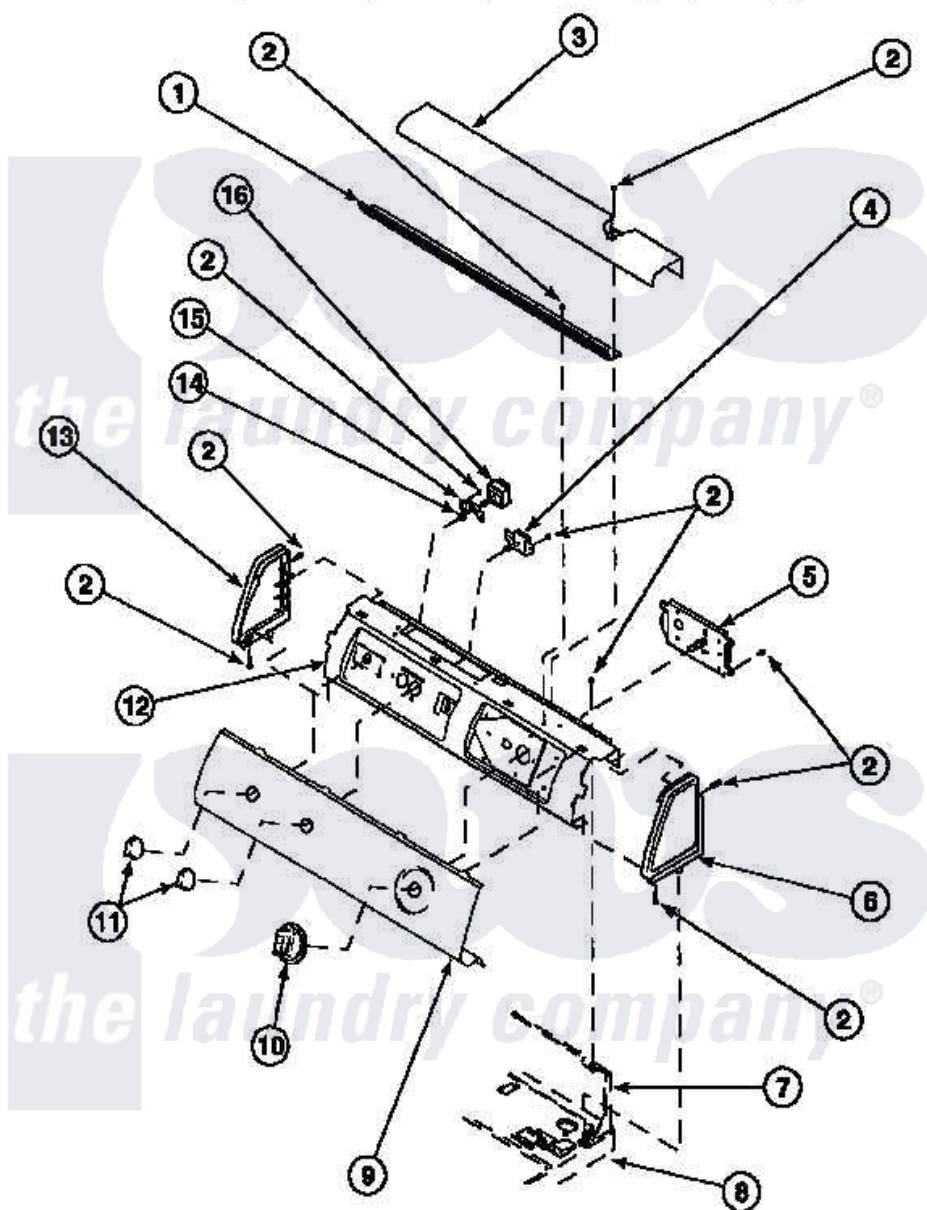

# Amana LE4217W2 (BOM: PLE4217W2) 06 - GRAPHIC PANEL, CONTROL HOOD AND CONTROLS

Amana Residential Amana LE4217W2 (BOM: PLE4217W2) Dryer Parts Parts Diagram 06 - GRAPHIC PANEL, CONTROL HOOD AND CONTROLS  
 Click on the part number to view part

Item	Original Part Number	Replaced By	Status	Part Description
1	500305		Not Available	DIFFUSER W/OUT HOLE
2	501086	<a href="#">90767</a>		Screw, 8A X 3/8 HeX Washer Head Tapping
3	500302		Not Available	COVER, TOP
5	501881		Not Available	TIMER
6	34815		Not Available	PANEL, END R.H. (BLK)
7	500343		Not Available	PANEL, BACK (HOME HOOD)
8	500085P		Not Available	(ADD LETTER L-L, W-W TO PART N)
9	503145		Not Available	PANEL, GRAPHICS
10	500311	<a href="#">502220W</a>		Knob, Timer
11	<a href="#">34847</a>			Assembly, Knob-Rotary
12	500300		Not Available	BRACKET, CONTROL SUPPORT-MECH
13	<a href="#">34816</a>			Panel, End
14	57584		Not Available	NUT