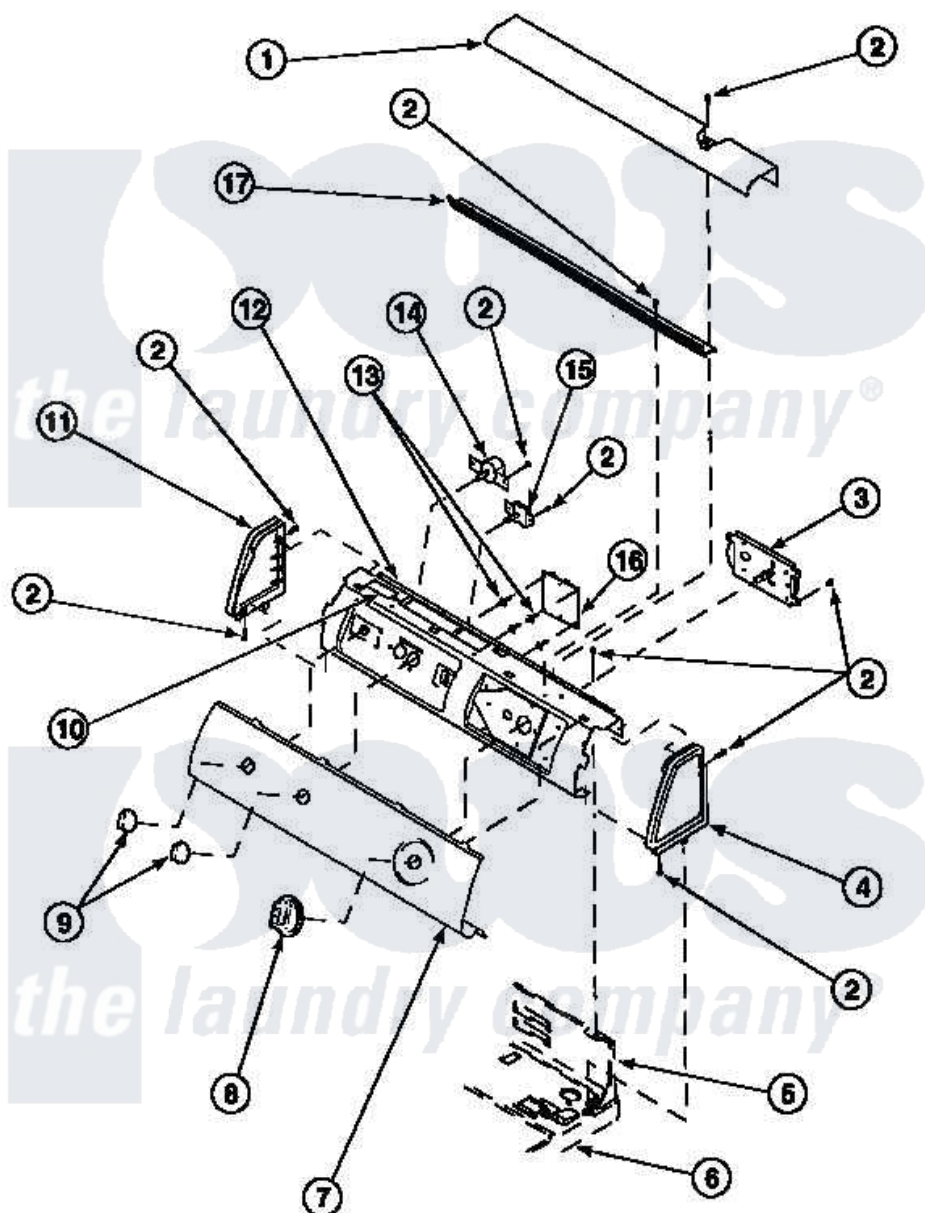

# Amana LE4217W2 (BOM: PLE4217W2) 07 - GRAPHIC PANEL, CONTROL HOOD AND CONTROLS

Amana Residential Amana LE4217W2 (BOM: PLE4217W2) Dryer Parts Parts Diagram 07 - GRAPHIC PANEL, CONTROL HOOD AND CONTROLS  
 Click on the part number to view part

Item	Original Part Number	Replaced By	Status	Part Description
1	500302		Not Available	COVER, TOP
2	501086	<a href="#">90767</a>		Screw, 8A X 3/8 HeX Washer Head Tapping
3	501881		Not Available	TIMER
4	34815		Not Available	PANEL, END R.H. (BLK)
5	500343		Not Available	PANEL, BACK(HOME HOOD)
6	500085P		Not Available	(ADD LETTER L-L, W-W TO PART N
8	500311	<a href="#">502220W</a>		Knob, Timer
9	<a href="#">34847</a>			Assembly, Knob-Rotary
10	24903		Not Available	STICKER, DISCONNECT POW
11	<a href="#">34816</a>			Panel, End
12	500300		Not Available	BRACKET, CONTROL SUPPORT-MECH
17	500305		Not Available	DIFFUSER W/OUT HOLE