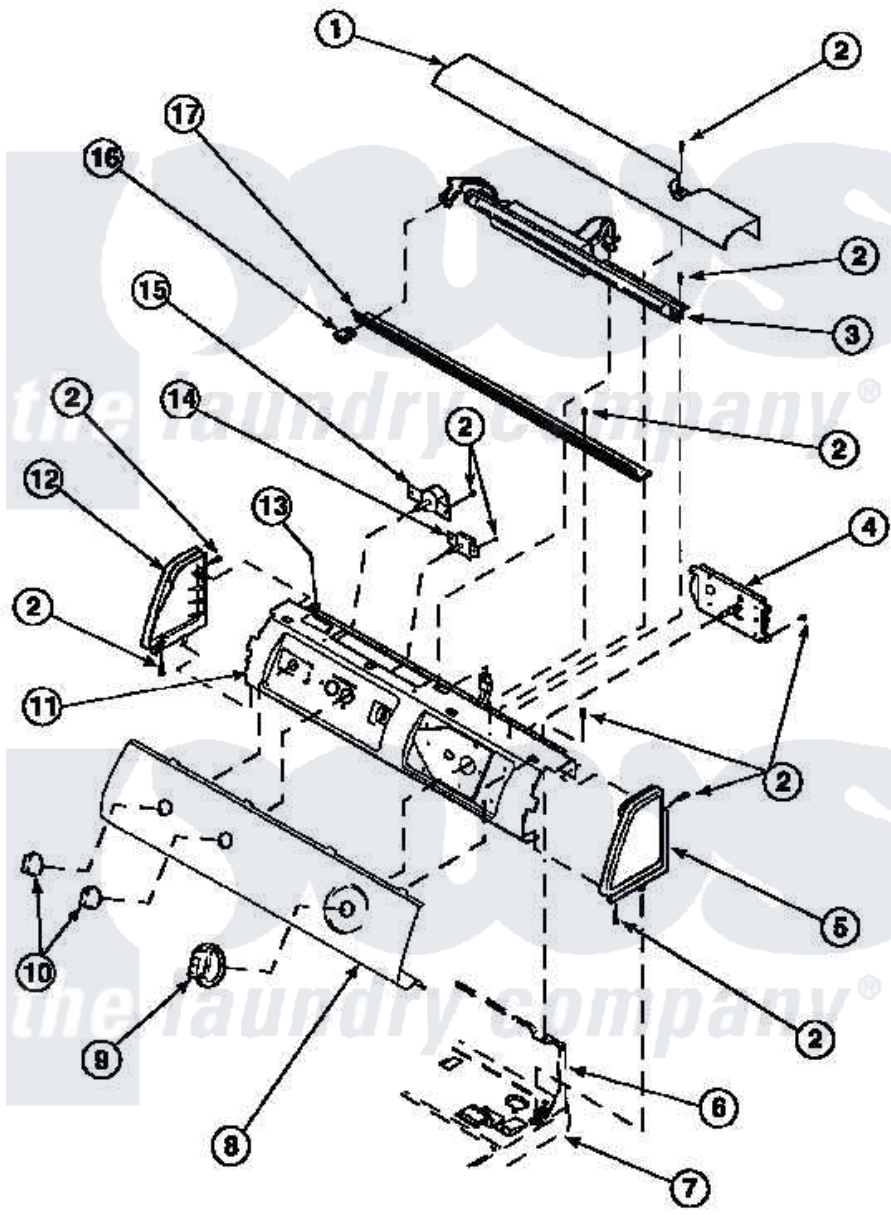

Amana LE4217W2 (BOM: PLE4217W2) 08 - GRAPHIC PANEL, CONTROL HOOD AND CONTROLS

Amana Residential Amana LE4217W2 (BOM: PLE4217W2) Dryer Parts Parts Diagram 08 - GRAPHIC PANEL, CONTROL HOOD AND CONTROLS
 Click on the part number to view part

Item	Original Part Number	Replaced By	Status	Part Description
2	501086	90767		Screw, 8A X 3/8 HeX Washer Head Tapping
6	500343		Not Available	PANEL,BACK(HOME HOOD)
7	500085P		Not Available	(ADD LETTER L-L, W-W TO PART N
11	500300		Not Available	BRACKET,CONTROL SUPPORT-MECH
13	24903		Not Available	STICKER,DISCONNECT POW