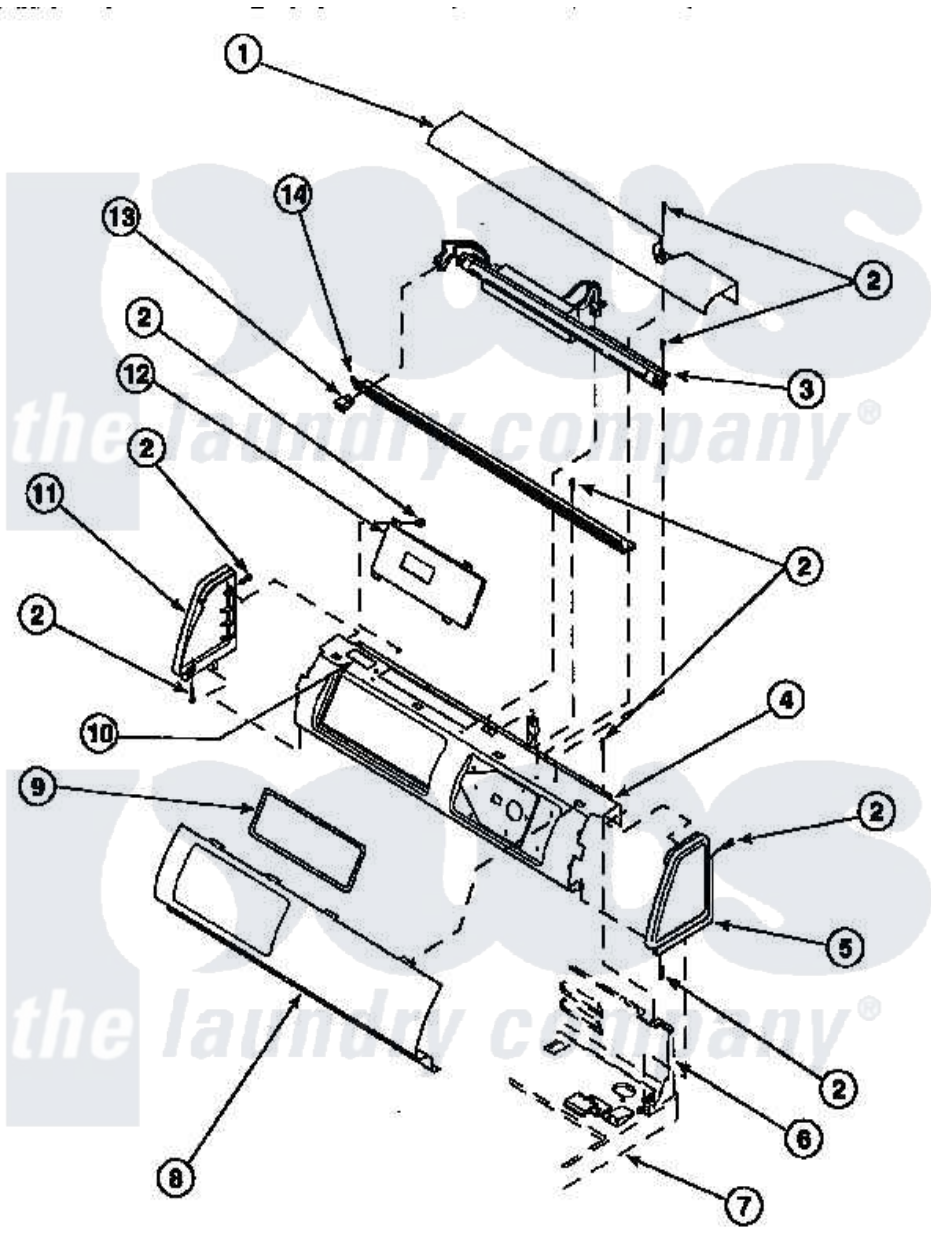

Amana LE4217W2 (BOM: PLE4217W2) 09 - GRAPHIC PANEL, CONTROL HOOD AND CONTROLS

Amana Residential Amana LE4217W2 (BOM: PLE4217W2) Dryer Parts Parts Diagram 09 - GRAPHIC PANEL, CONTROL HOOD AND CONTROLS
 Click on the part number to view part

Item	Original Part Number	Replaced By	Status	Part Description
2	501086	90767		Screw, 8A X 3/8 HeX Washer Head Tapping
6	500343		Not Available	PANEL,BACK(HOME HOOD)
7	500085P		Not Available	(ADD LETTER L-L, W-W TO PART N
10	24903		Not Available	STICKER,DISCONNECT POW