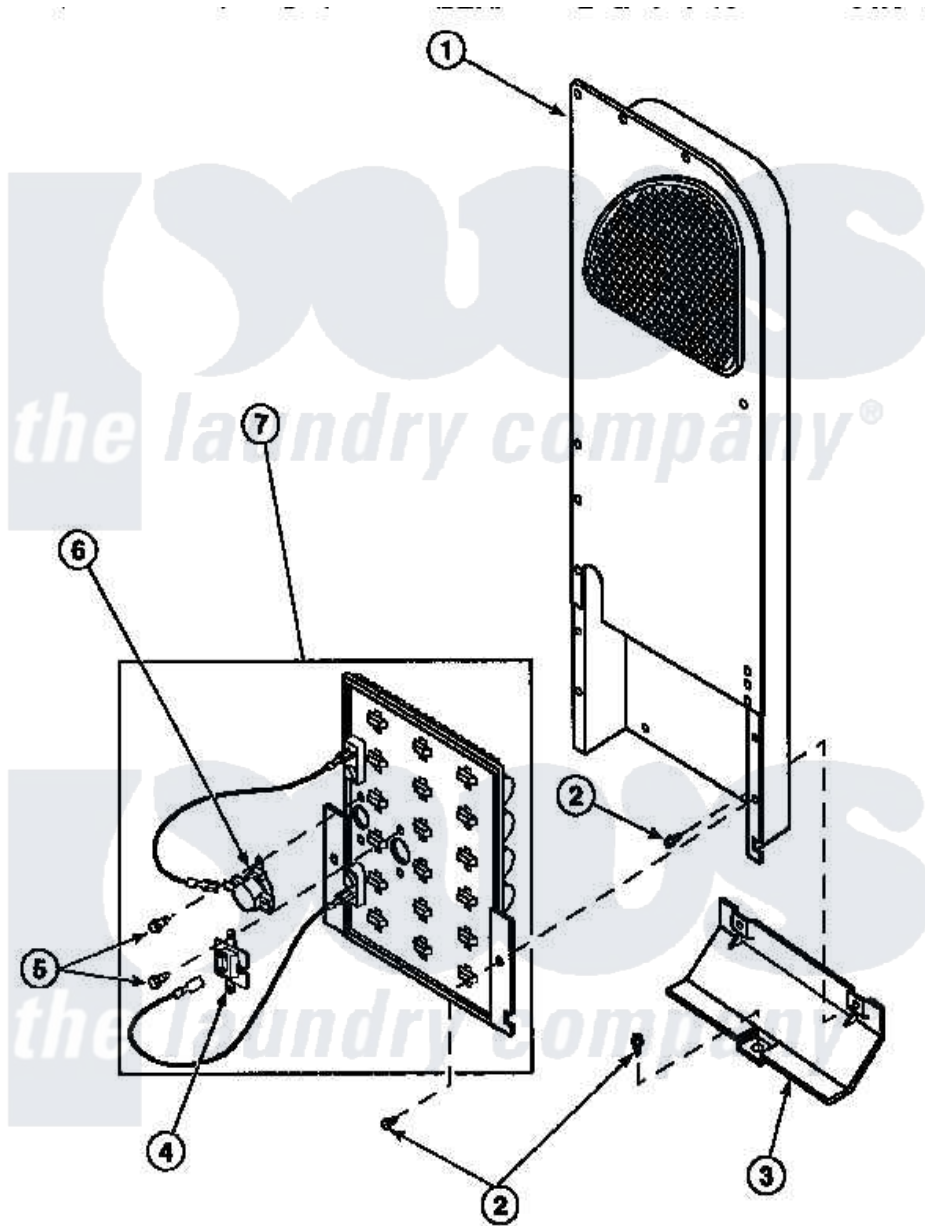

**Amana LE4217W2 (BOM: PLE4217W2) 10 - HEATER BOX ASSY
ORIGINALLY ON ELEC DRYER**

Amana Residential Amana LE4217W2 (BOM: PLE4217W2) Dryer Parts Parts Diagram 10 - HEATER BOX ASSY
ORIGINALLY ON ELEC DRYER
Click on the part number to view part

| Item | Original Part Number | Replaced By | Status | Part Description |
|------|-----------------------|---------------------------|---------------|-----------------------|
| 1 | 500179P | 503605 | | Assembly, Heater Duct |
| 2 | 501668 | 503688 | | Screw, 10B-16 X .34 I |
| 3 | 60952 | | Not Available | SHIELD,HEAT DUCT |
| 4 | 62600 | 40113801 | | Fuse, Thermal |
| 5 | 23222 | 3177991 | | Screw |
| 6 | Y62641 | W10116735 | | Thermistor-Fix |
| 7 | 61928 | | | Heater Assembly 208V |
| " | 61927 | | | Heater Assembly |