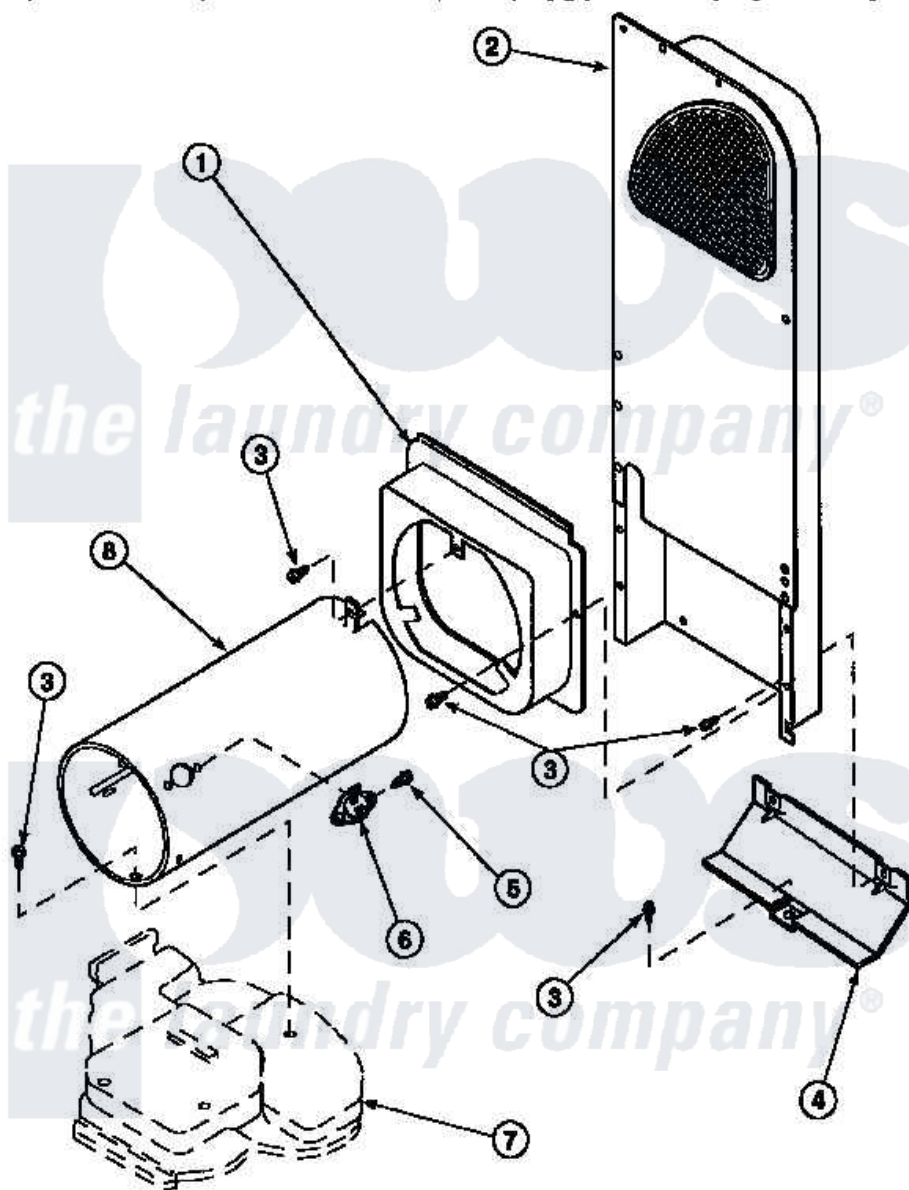

**Amana LE4217W2 (BOM: PLE4217W2) 11 - HEATER BOX ASSY
ORIGINALLY ON GAS DRYER**

Amana Residential Amana LE4217W2 (BOM: PLE4217W2) Dryer Parts Parts Diagram 11 - HEATER BOX ASSY
ORIGINALLY ON GAS DRYER
Click on the part number to view part

Item	Original Part Number	Replaced By	Status	Part Description
2	500179P	503605		Assembly, Heater Duct
3	501668	503688		Screw, 10B-16 X .34 I
4	60952		Not Available	SHIELD,HEAT DUCT
7	500070			Base, Dryer