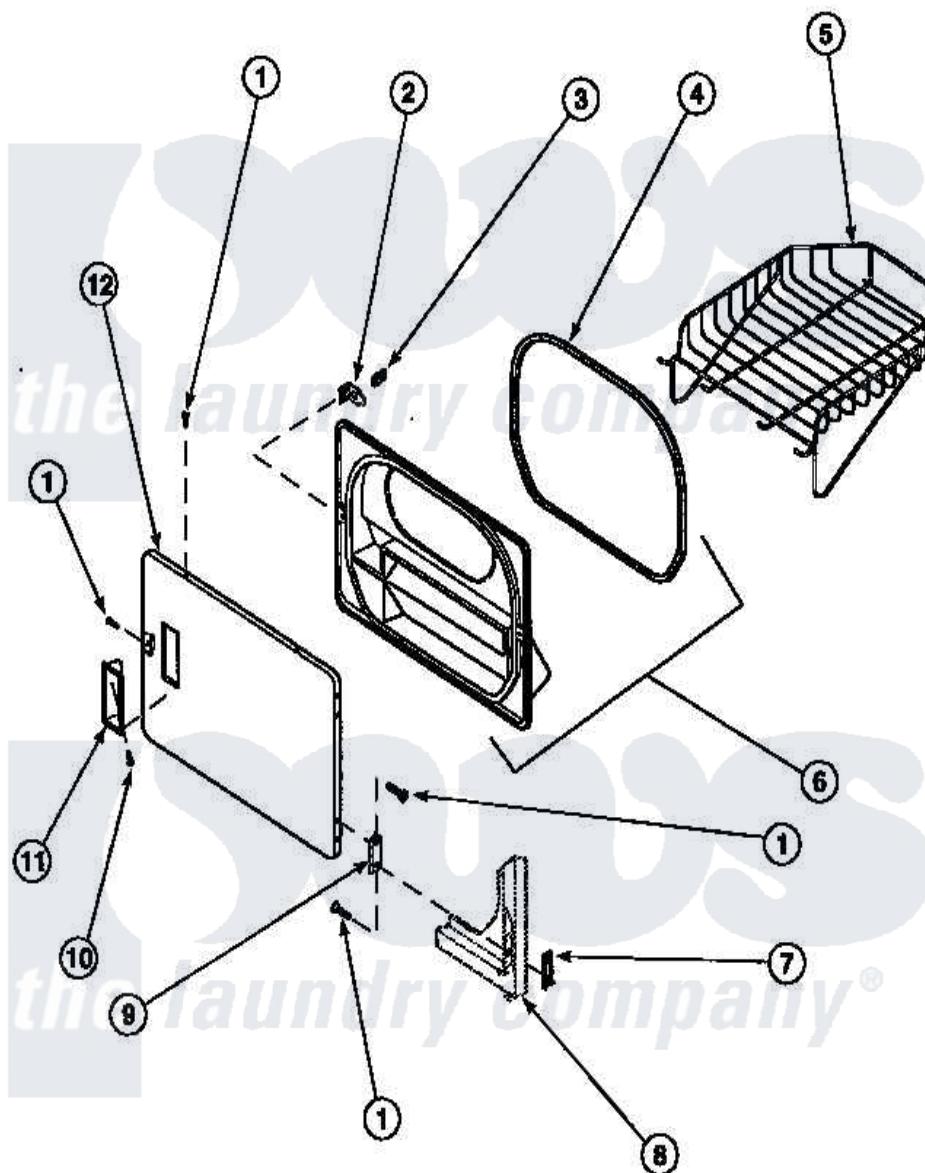

Amana LE4217W2 (BOM: PLE4217W2) 13 - LOADING DOOR WITH DRYING RACK

Amana Residential Amana LE4217W2 (BOM: PLE4217W2) Dryer Parts Parts Diagram 13 - LOADING DOOR WITH DRYING RACK

Click on the part number to view part

Item	Original Part Number	Replaced By	Status	Part Description
1	500226			Screw, 8b-16 x 5/8 Tap
2	500223	40116201		Bracket, Door Strike
3	500039	510181		Strike Doormetal
4	500200		Not Available	SEAL,DOOR
5	501295P		Not Available	RACK, DRYING
6	500199		Not Available	ASSY,LINER & SEAL
7	500236			Clip, Door Hinge Mount
9	500041	Y503676		Hinge, Door And Top
10	500297	8281236		Screw
11	500042		Not Available	DOOR PULL