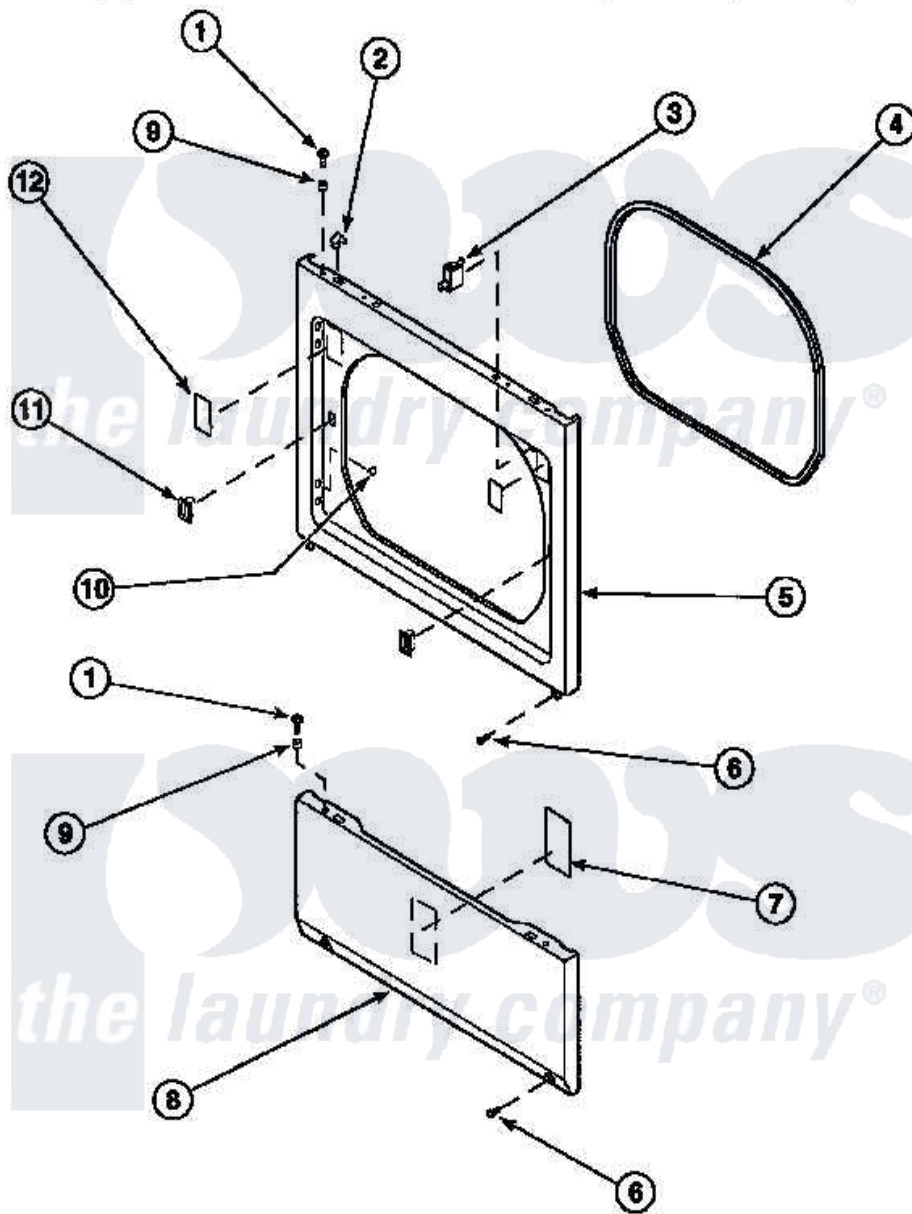

Amana LE4217W2 (BOM: PLE4217W2) 14 - LOWER ACCESS PANEL, FRONT PANEL AND SEAL

Amana Residential Amana LE4217W2 (BOM: PLE4217W2) Dryer Parts Parts Diagram 14 - LOWER ACCESS PANEL, FRONT PANEL AND SEAL

[Click on the part number to view part](#)

Item	Original Part Number	Replaced By	Status	Part Description
1	32671	Y014874		Screw, Idler Arm And Sleeve
2	56080	22001650		Fastener, Spring
3	Y62872	W10169313		Switch-Dor
4	500034			Seal, Front Panel
6	33562	27001200		Screw
9	56079	505187		Locator, Panel
10	500227	505295		Screw, No.8ab-16 x 3/4 PH
11	54660	LA-1003		Door Catch Kit
12	500281		Not Available	STICKER