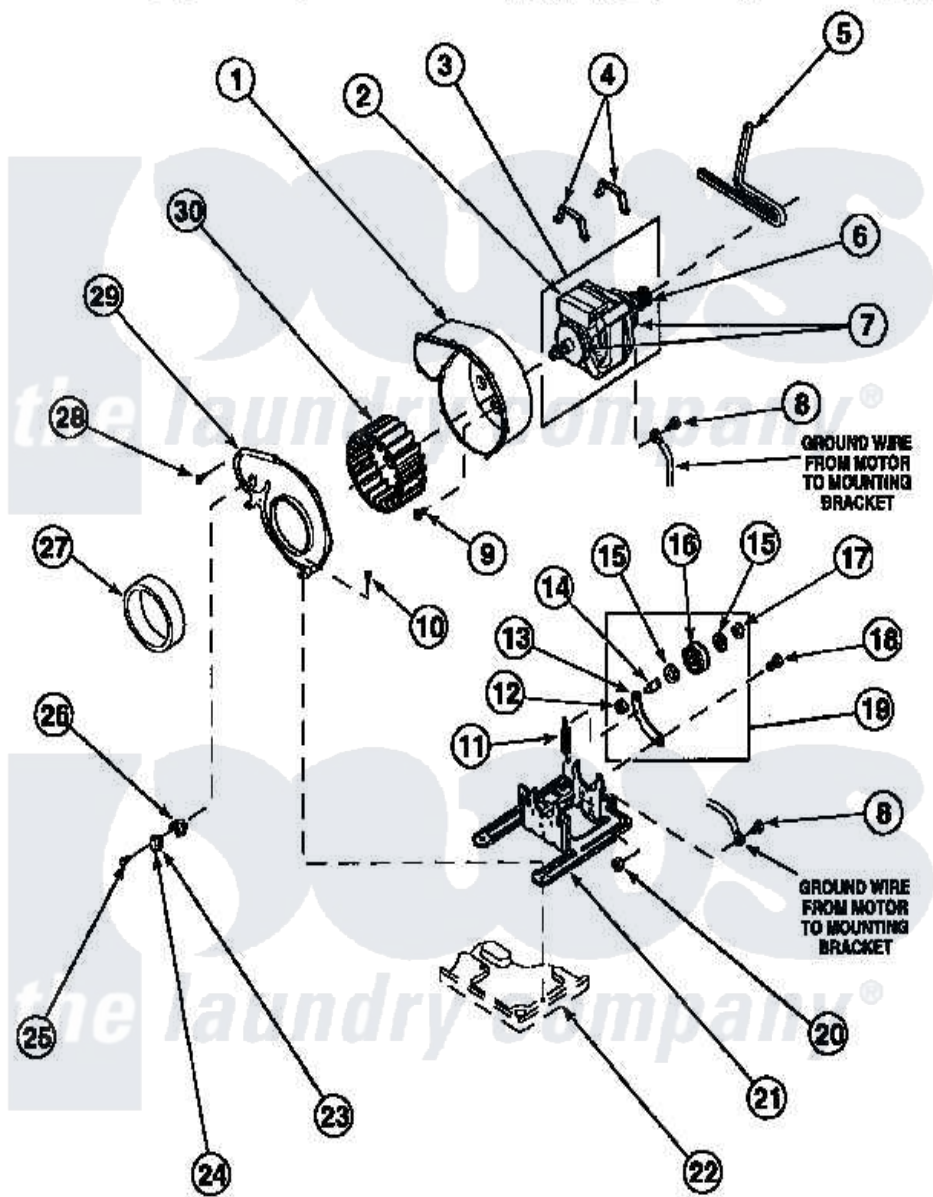

Amana LE4217W2 (BOM: PLE4217W2) 15 - MOTOR, EXHAUST FAN AND BELT

Amana Residential Amana LE4217W2 (BOM: PLE4217W2) Dryer Parts Parts Diagram 15 - MOTOR, EXHAUST FAN AND BELT

Click on the part number to view part

Item	Original Part Number	Replaced By	Status	Part Description
1	56020			Housing, Blower
2	501218		Not Available	MOTOR SWITCH (DOES NOT INCLUDE THERMAL PROT
3	501211	2200376		Motor
4	Y58047	660658		Clamp, Motor Mounting 343481 685441
5	59174	40111201		Belt, Cylinder
6	500011			Pulley, Motor
7	590P3			Motor Hub Ring Kit
8	20530			Screw, 10-24 x 3/8 Hex
9	Y31645	27001200		Screw
10	33562	27001200		Screw
11	56076			Spring, Idler
12	56156	358160		Nut
13	500910	37001144		Assembly- Idler

14	56461		Shaft
15	52549		Washer, 501 ID X3/4 Odx
16	Y54414		Assembly, Wheel And Bearing
17	23748		Ring, Retaining
18	500824		Screw, 1/4-20 Unc Hex
19	500269	37001287	Assembly, Idler Lever/Shaft/Pulley
20	52566	27001225	Nut, Jam Mid Lock 1/4-20
21	500822	503613	Mount, Motor
22	500070		Base, Dryer
24	503551		Thermostat, Cycling
"	Y61372		Thermostat
25	23222	3177991	Screw
"	Y33561	489464	Screw
26	61401	61623	Thermostat, Heater-BR
27	500313		Seal, Blower Housing
28	31260		Screw, No.8 X 3/8 Ind H
29	500078	511969P	Kit Blower Housing And Cover
30	56000	510139P	Assembly Blower Fan Package