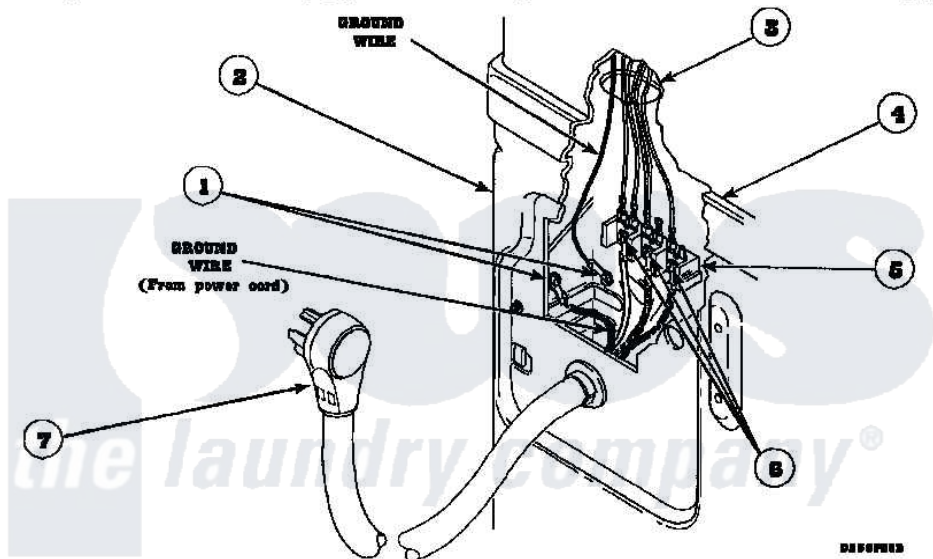

Amana LE4217W2 (BOM: PLE4217W2) 17 - POWER CORDS

Amana Residential Amana LE4217W2 (BOM: PLE4217W2) Dryer Parts Parts Diagram 17 - POWER CORDS
 Click on the part number to view part

Item	Original Part Number	Replaced By	Status	Part Description
1	20530			Screw, 10-24 x 3/8 Hex
2	500001P		Not Available	(ADD LETTER BEFORE "P" IN PART
3	500343		Not Available	PANEL, BACK(HOME HOOD)
4	500085P		Not Available	(ADD LETTER L-L, W-W TO PART N
5	61923P	61923		Block, Terminal
6	Y61199	3400094		Screw, 10-32 X 3/8