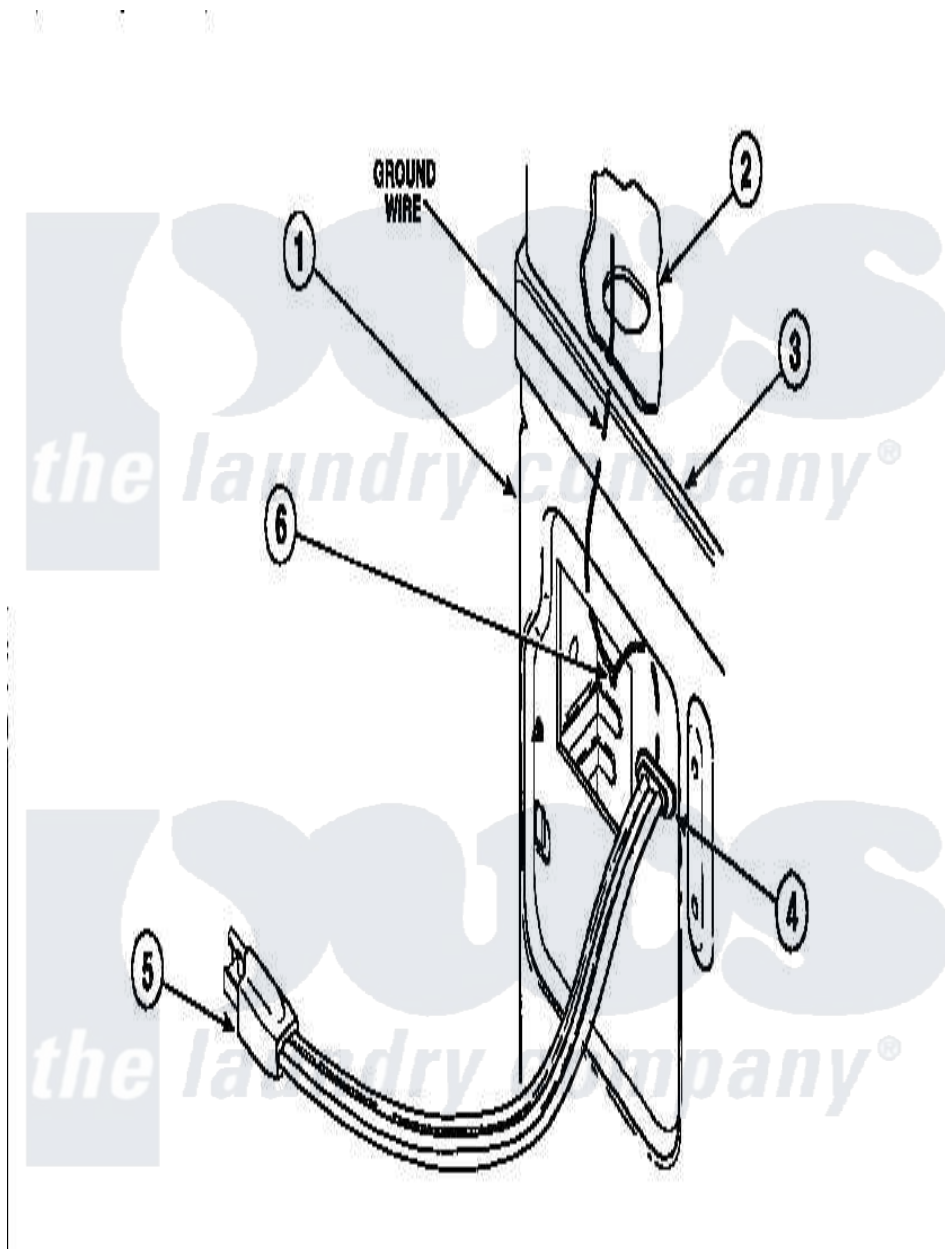

# Amana LE4217W2 (BOM: PLE4217W2) 18 - POWER CORDS

Amana Residential Amana LE4217W2 (BOM: PLE4217W2) Dryer Parts Parts Diagram 18 - POWER CORDS  
 Click on the part number to view part

Item	Original Part Number	Replaced By	Status	Part Description
1	500001P		Not Available	(ADD LETTER BEFORE "P" IN PART
2	500343		Not Available	PANEL, BACK(HOME HOOD)
3	500085P		Not Available	(ADD LETTER L-L, W-W TO PART N
6	<a href="#">20530</a>			Screw, 10-24 x 3/8 Hex