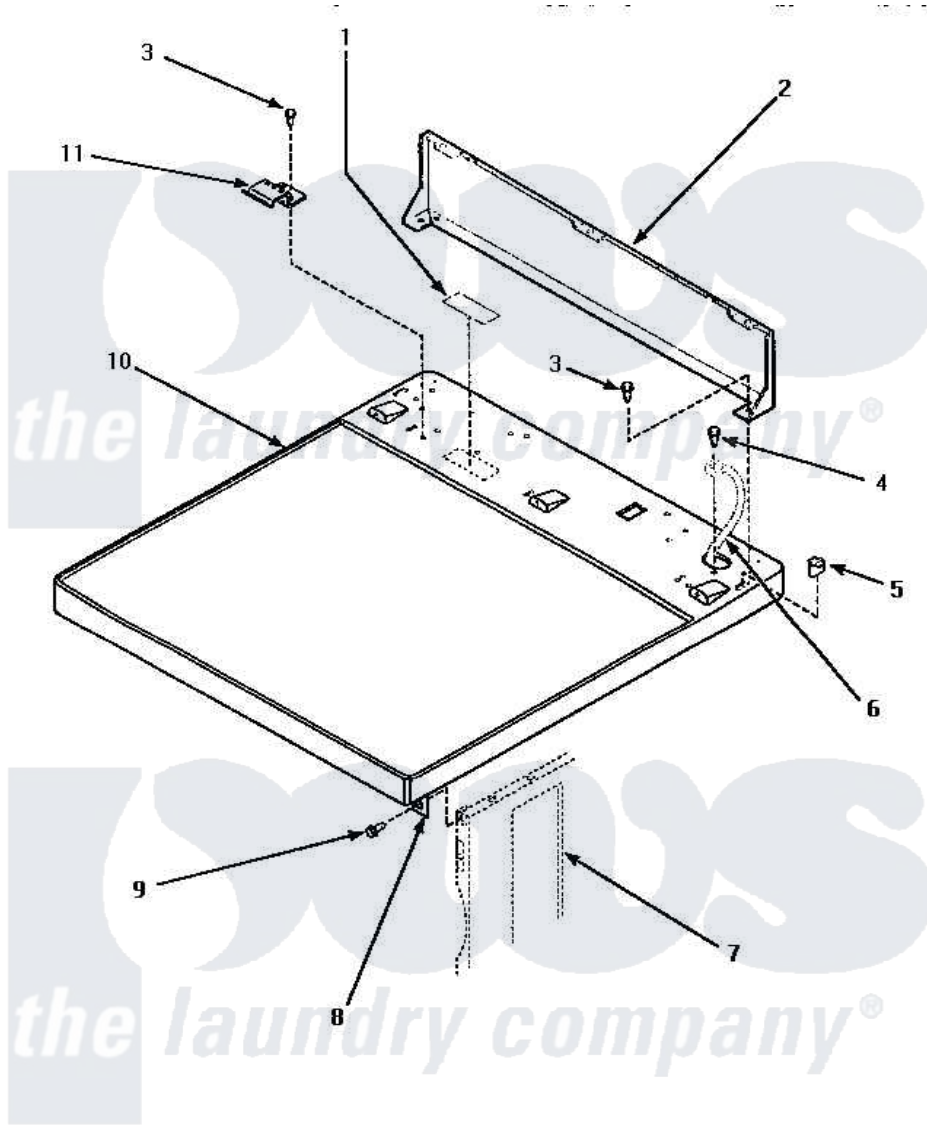

Amana LE4307L (BOM: P1163502W L) 02 - CABINET TOP & CONTROL HOOD REAR PANEL

CABINET TOP AND CONTROL HOOD REAR PANEL

Amana [Residential Amana LE4307L \(BOM: P1163502W L\) Dryer Parts](#) Parts Diagram 02 - CABINET TOP & CONTROL HOOD REAR PANEL

[Click on the part number to view part](#)

Item	Original Part Number	Replaced By	Status	Part Description
1	24903		Not Available	STICKER,DISCONNECT POW
2	500343		Not Available	PANEL,BACK(HOME HOOD)
3	501086	90767		Screw, 8A X 3/8 HeX Washer Head Tapping
4	20530			Screw, 10-24 x 3/8 Hex
5	501242		Not Available	CLIP,TUBULAR INSERT
6	Y00000000		Not Available	SEE NOTE GROUND WIRE FROM REAR BULKHEAD, GREEN
7	Y00000000		Not Available	SEE NOTE CABINET
8	500084	40130801		Bracket, Top Mount
9	33562	27001200		Screw
10	500085WP	37001027		Panel, Top
"	500085LP	510029LP		Kit Top Panel W/Hdw domestic
11	501241	Y503876		Clip, Hold Down