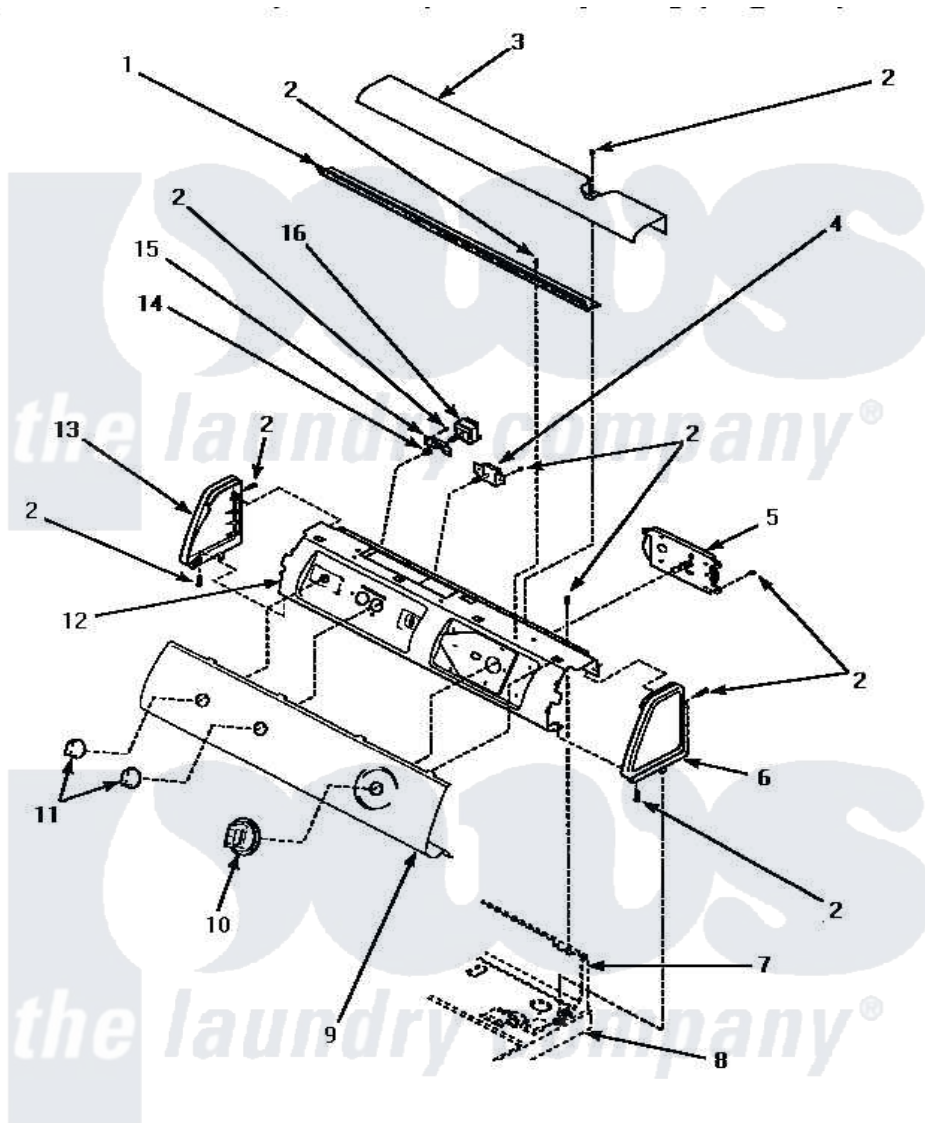

# Amana LE4307L (BOM: P1163502W L) 05 - GRAPHIC PANEL, CONTROL HOOD & CONTROLS

## GRAPHIC PANEL, CONTROL HOOD AND CONTROLS

Amana [Residential Amana LE4307L \(BOM: P1163502W L\) Dryer Parts](#) Parts Diagram 05 - GRAPHIC PANEL, CONTROL HOOD & CONTROLS  
 Click on the part number to view part

Item	Original Part Number	Replaced By	Status	Part Description
"	NOTE:		Not Available	FRONT BULKHEAD INCLUDES CYLINDER SEAL, GLIDE BRACKETS, SCREWS, CYLINDER GLIDES AND FELT PADS.
1	500305		Not Available	DIFFUSER W/OUT HOLE
2	501086	<a href="#">90767</a>		Screw, 8A X 3/8 HeX Washer Head Tapping
3	500302		Not Available	COVER, TOP
5	59419	<a href="#">502963</a>		Timer, 3 Cycle
6	34815		Not Available	PANEL, END R.H. (BLK)
7	Y00000000		Not Available	SEE NOTE CONTROL HOOD REAR PANEL
8	Y00000000		Not Available	SEE NOTE CABINET TOP
9	500784		Not Available	PANEL, GRAPHIC
10	500311	<a href="#">502220W</a>		Knob, Timer
11	<a href="#">34847</a>			Assembly, Knob-Rotary

12	500300	Not Available	BRACKET,CONTROL SUPPORT-MECH
13	<a href="#">34816</a>		Panel, End
14	57584	Not Available	NUT
15	<a href="#">59704</a>		Bracket, Switch Mount
16	Y61511	Not Available	SWITCH,FABRIC SELECTOR