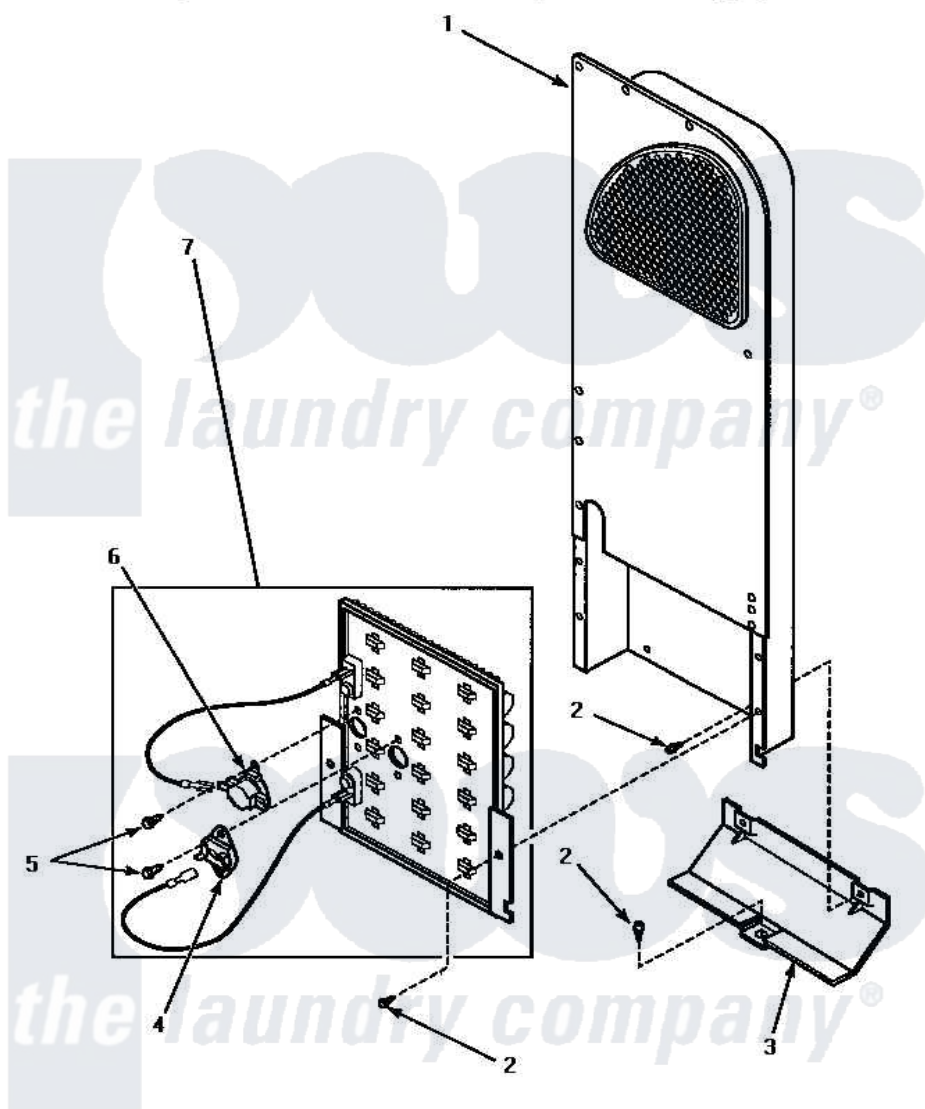

**Amana LE4307L (BOM: P1163502W L) 06 - HEATER BOX ASSY
(ORIGINAL)**

**HEATER BOX ASSEMBLY ORIGINALLY ON DRYER
(Electric Model Dryers)**

Amana [Residential Amana LE4307L \(BOM: P1163502W L\) Dryer Parts](#) Parts Diagram 06 - HEATER BOX ASSY
(ORIGINAL)

[Click on the part number to view part](#)

| Item | Original Part Number | Replaced By | Status | Part Description |
|------|-----------------------|---------------------------|---------------|------------------------------|
| 1 | Y00000000 | | Not Available | SEE NOTE HEATER BOX ASSEMBLY |
| 2 | 501668 | 503688 | | Screw, 10B-16 X .34 I |
| 3 | 60952 | | Not Available | SHIELD,HEAT DUCT |
| 4 | 62600 | 40113801 | | Fuse, Thermal |
| 5 | 23222 | 3177991 | | Screw |
| 6 | Y62641 | W10116735 | | Thermistor-Fix |
| 7 | 61928 | | | Heater Assembly 208V |
| " | 61927 | | | Heater Assembly |