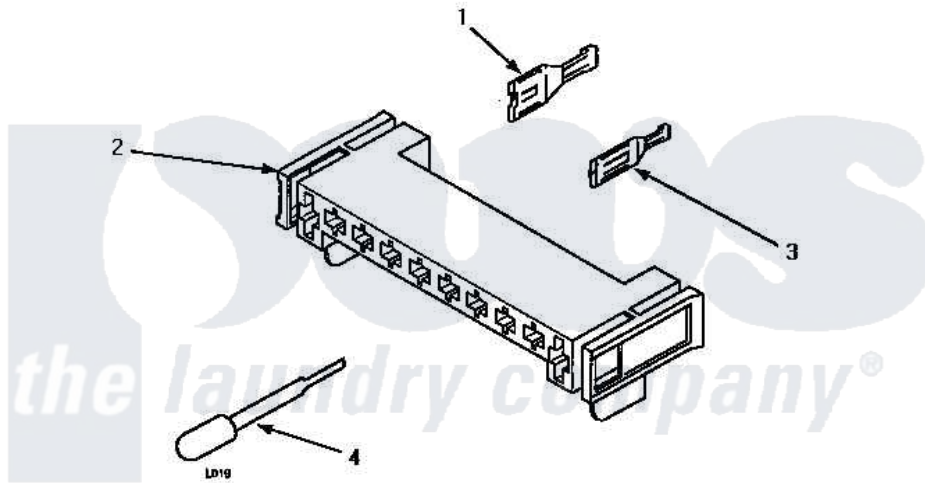

Amana LE4307L (BOM: P1163502W L) 11 - MTR CONN BLOCK/TERM & EXTRACTOR TOOL

MOTOR CONNECTION BLOCK, TERMINALS AND TERMINAL EXTRACTOR TOOLS

Amana [Residential Amana LE4307L \(BOM: P1163502W L\) Dryer Parts](#) Parts Diagram 11 - MTR CONN BLOCK/TERM & EXTRACTOR TOOL

[Click on the part number to view part](#)

Item	Original Part Number	Replaced By	Status	Part Description
1	00255		Not Available	(1/4 INCH-FOR (1) 12 GAUGE WIR
"	Y00256			Spade Terminal Or
2	500338			Housing-10 Position
3	Y00188			Molex Terminal
4	283P4			Terminal Extractor Tool
5	190P4			Terminal Extractor Tool