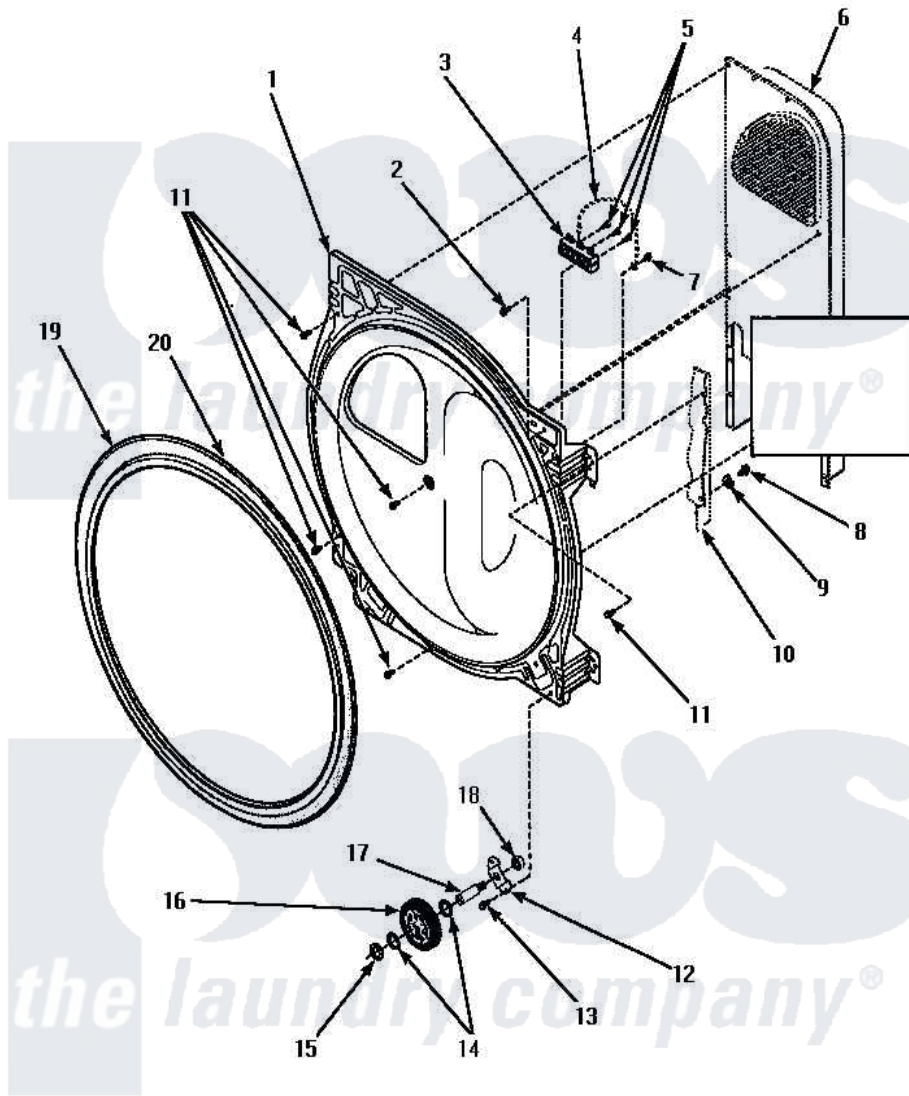

Amana LE4307W (BOM: P1163501W W) 01 - BULKHEAD/FELT SEAL/CYL ROLLER & TERM BLK

REAR BULKHEAD, FELT SEAL, CYLINDER ROLLER AND TERMINAL BLOCK

Amana [Residential Amana LE4307W \(BOM: P1163501W W\) Dryer Parts](#) Parts Diagram 01 - BULKHEAD/FELT SEAL/CYL ROLLER & TERM BLK
 Click on the part number to view part

Item	Original Part Number	Replaced By	Status	Part Description
1	500356W	502614WP		Bulkhead, Rear
2	501285			Screw, No.12 X 9/16-Pla
3	61923P	61923		Block, Terminal
4	Y00000000		Not Available	SEE NOTE GROUND WIRE, GREEN -- (SEE NOTE)
5	Y611199	3400094		Screw, 10-32 X 3/8
6	Y00000000		Not Available	SEE NOTE HEATER BOX ASSEMBLY
7	20530			Screw, 10-24 x 3/8 Hex
8	20530			Screw, 10-24 x 3/8 Hex
9	51474		Not Available	WASHER, 13/64IDX1/2ODX.
10	Y00000000		Not Available	SEE NOTE CABINET
11	501668	503688		Screw, 10B-16 X .34 I
12	500062	40113601		Assembly, Roller Brkt
13	501668	503688		Screw, 10B-16 X .34 I

14	52549	Washer, 501 ID X3/4 Odx	
15	23748	Ring, Retaining	
16	500214	37001042	Assembly, Cylinder Roller
17	56461	Shaft	
18	56156	358160	Nut
19	501801	37001132	Seal, Cylinder
20	22506P	511637P	Adh Dow 737 Clr 3 Oz Tube