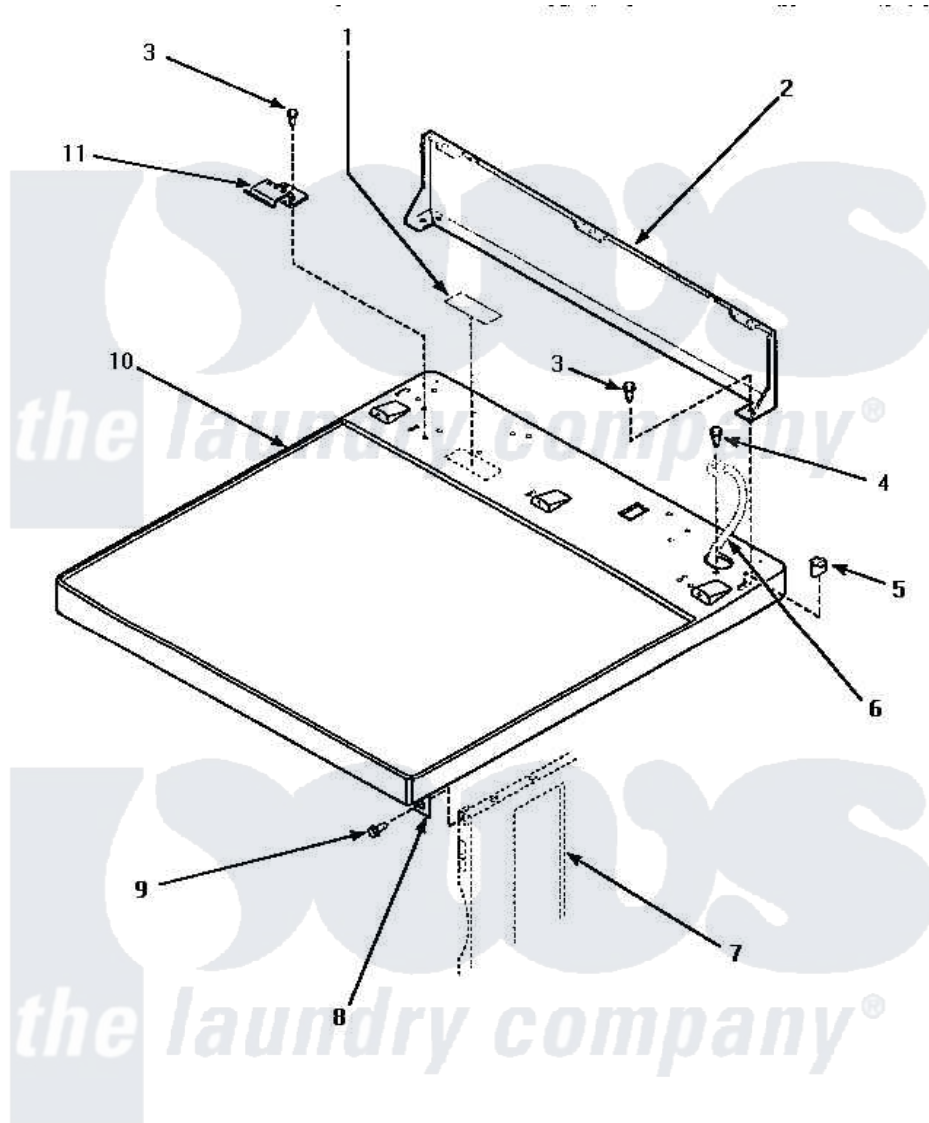

Amana LE4307W (BOM: P1163501W W) 02 - CABINET TOP & CONTROL HOOD REAR PANEL

CABINET TOP AND CONTROL HOOD REAR PANEL

Amana [Residential Amana LE4307W \(BOM: P1163501W W\) Dryer Parts](#) Parts Diagram 02 - CABINET TOP & CONTROL HOOD REAR PANEL
 Click on the part number to view part

Item	Original Part Number	Replaced By	Status	Part Description
1	24903		Not Available	STICKER,DISCONNECT POW
2	500343		Not Available	PANEL,BACK(HOME HOOD)
3	501086	90767		Screw, 8A X 3/8 HeX Washer Head Tapping
4	20530			Screw, 10-24 x 3/8 Hex
5	501242		Not Available	CLIP,TUBULAR INSERT
6	Y00000000		Not Available	SEE NOTE GROUND WIRE FROM REAR BULKHEAD, GREEN
7	Y00000000		Not Available	SEE NOTE CABINET
8	500084	40130801		Bracket, Top Mount
9	33562	27001200		Screw
10	500085WP	37001027		Panel, Top
"	500085LP	510029LP		Kit Top Panel W/Hdw domestic
11	501241	Y503876		Clip, Hold Down