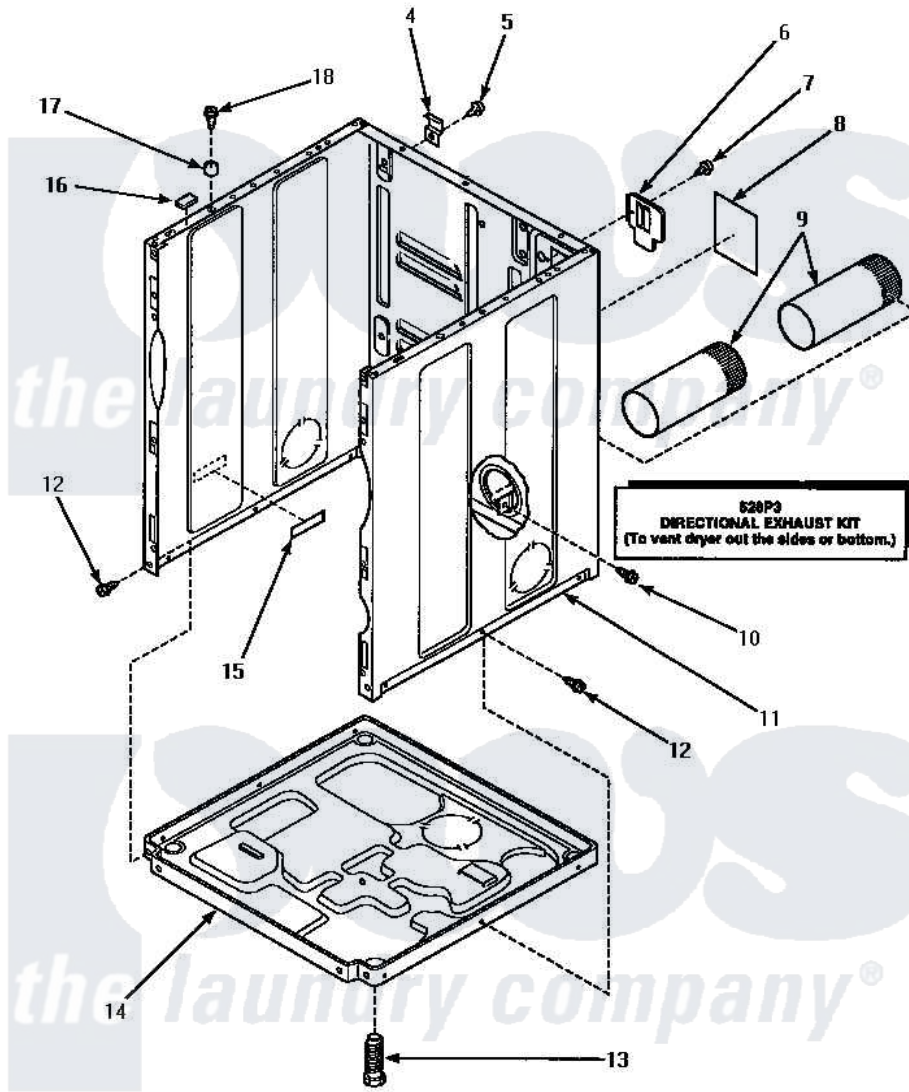

Amana LE4307W (BOM: P1163501W W) 03 - CABINET, EXHAUST DUCT & BASE

CABINET, EXHAUST DUCT AND BASE

Amana [Residential Amana LE4307W \(BOM: P1163501W W\) Dryer Parts](#) Parts Diagram 03 - CABINET, EXHAUST DUCT & BASE

[Click on the part number to view part](#)

Item	Original Part Number	Replaced By	Status	Part Description
4	500003			Hinge, Top
5	33562	27001200		Screw
6	500114	510903		Plate Access Panel
7	33562	27001200		Screw
8	501289		Not Available	(ELECTRIC MODELS)
9	500064	505518		Duct, Exhaust
10	501668	503688		Screw, 10B-16 X .34 I
11	500001HP		Not Available	ASSY, CABINET
"	500001LP	727P3L		Kit Dryer Panels
"	500001WP	37001284		Cabinet As Pack
12	33562	27001200		Screw
13	Y500101			Leg, Leveling
14	500070			Base, Dryer
15	61294		Not Available	(ELECTRIC MODELS)
16	Y56128			Pad, Bumper

17	56079	505187	Locator, Panel
18	32671	Y014874	Screw, Idler Arm And Sleeve
NI	528P3		Directional Exhaust Kit