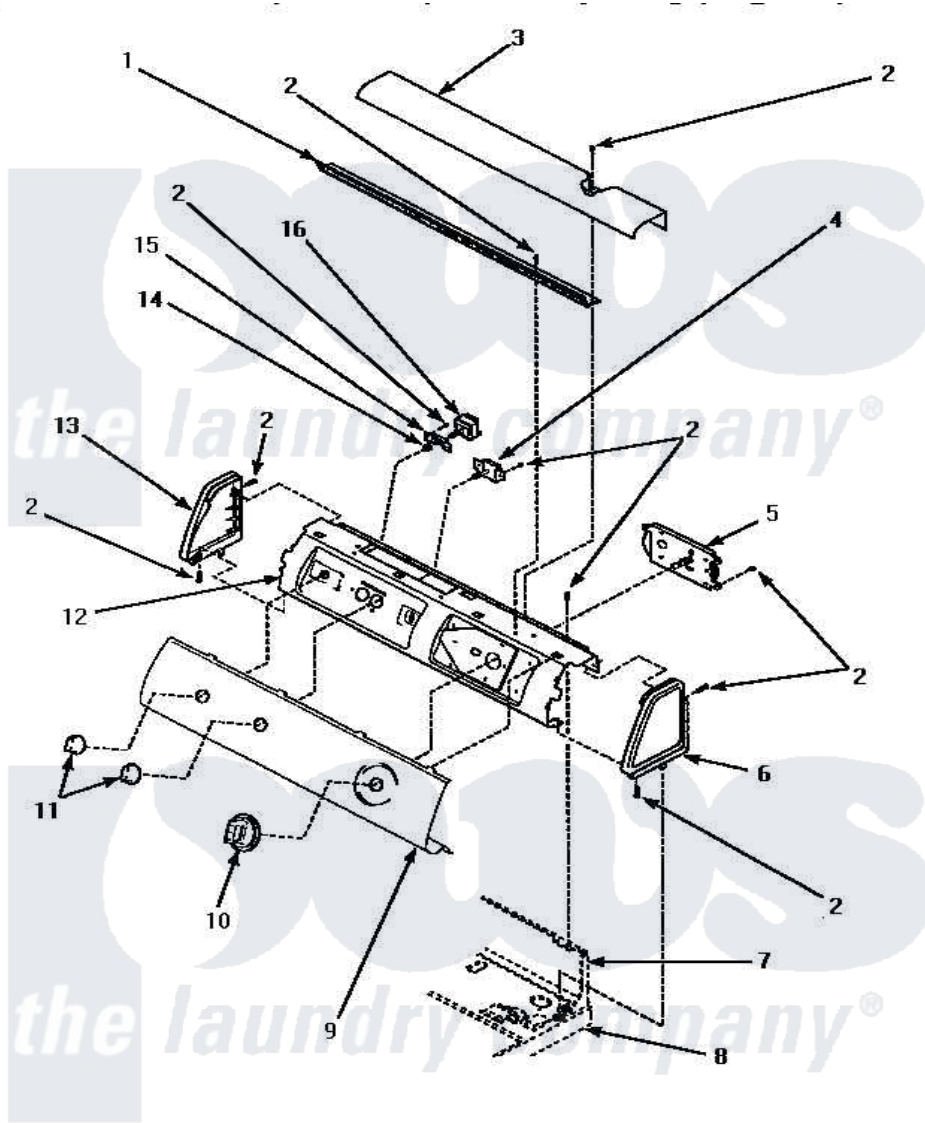

Amana LE4307W (BOM: P1163501W W) 05 - GRAPHIC PANEL, CONTROL HOOD & CONTROLS

GRAPHIC PANEL, CONTROL HOOD AND CONTROLS

Amana [Residential Amana LE4307W \(BOM: P1163501W W\) Dryer Parts](#) Parts Diagram 05 - GRAPHIC PANEL, CONTROL HOOD & CONTROLS
 Click on the part number to view part

Item	Original Part Number	Replaced By	Status	Part Description
"	NOTE:		Not Available	FRONT BULKHEAD INCLUDES CYLINDER SEAL, GLIDE BRACKETS, SCREWS, CYLINDER GLIDES AND FELT PADS.
1	500305		Not Available	DIFFUSER W/OUT HOLE
2	501086	90767		Screw, 8A X 3/8 HeX Washer Head Tapping
3	500302		Not Available	COVER, TOP
5	59419	502963		Timer, 3 Cycle
6	34815		Not Available	PANEL, END R.H. (BLK)
7	Y00000000		Not Available	SEE NOTE CONTROL HOOD REAR PANEL
8	Y00000000		Not Available	SEE NOTE CABINET TOP
9	500784		Not Available	PANEL, GRAPHIC
10	500311	502220W		Knob, Timer
11	34847			Assembly, Knob-Rotary

12	500300	Not Available	BRACKET,CONTROL SUPPORT-MECH
13	34816		Panel, End
14	57584	Not Available	NUT
15	59704		Bracket, Switch Mount
16	Y61511	Not Available	SWITCH,FABRIC SELECTOR