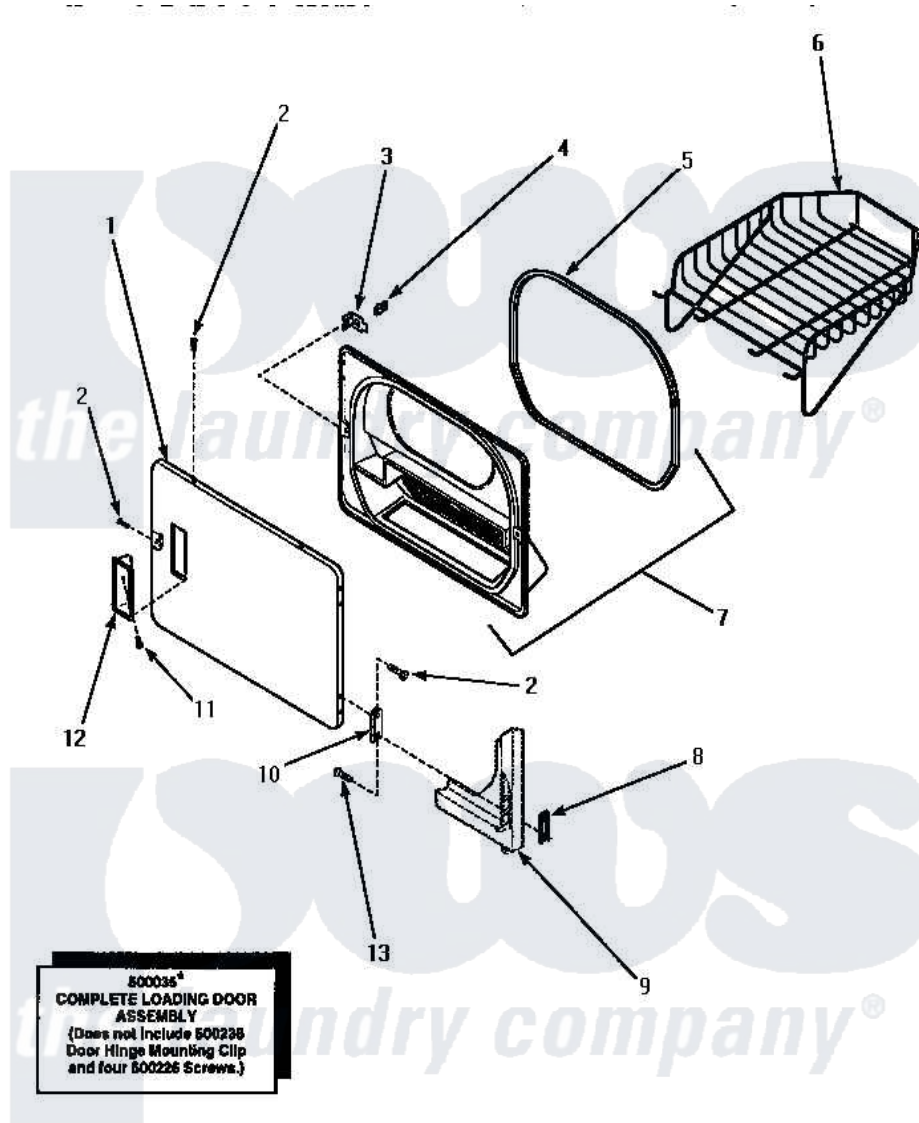

Amana LE4307W (BOM: P1163501W W) 08 - LOADING DOOR WITH DRYING RACK

LOADING DOOR WITH DRYING RACK

Amana Residential Amana LE4307W (BOM: P1163501W W) Dryer Parts Parts Diagram 08 - LOADING DOOR WITH DRYING RACK

Click on the part number to view part

Item	Original Part Number	Replaced By	Status	Part Description
1	500040L			Assembly, Door-Home
"	500040W			Assembly, Door-Home
2	500226			Screw, 8b-16 x 5/8 Tap
3	500223	40116201		Bracket, Door Strike
4	500039	510181		Strike Doormetal
5	500200		Not Available	SEAL,DOOR
6	501295P		Not Available	RACK, DRYING
7	500199		Not Available	ASSY,LINER & SEAL
8	500236			Clip, Door Hinge Mount
9	Y00000000		Not Available	SEE NOTE FRONT PANEL
10	500041	Y503676		Hinge, Door And Top
11	500297	8281236		Screw
12	500042L		Not Available	PULL,DOOR
"	500042W		Not Available	PULL,DOOR
13	500226			Screw, 8b-16 x 5/8 Tap