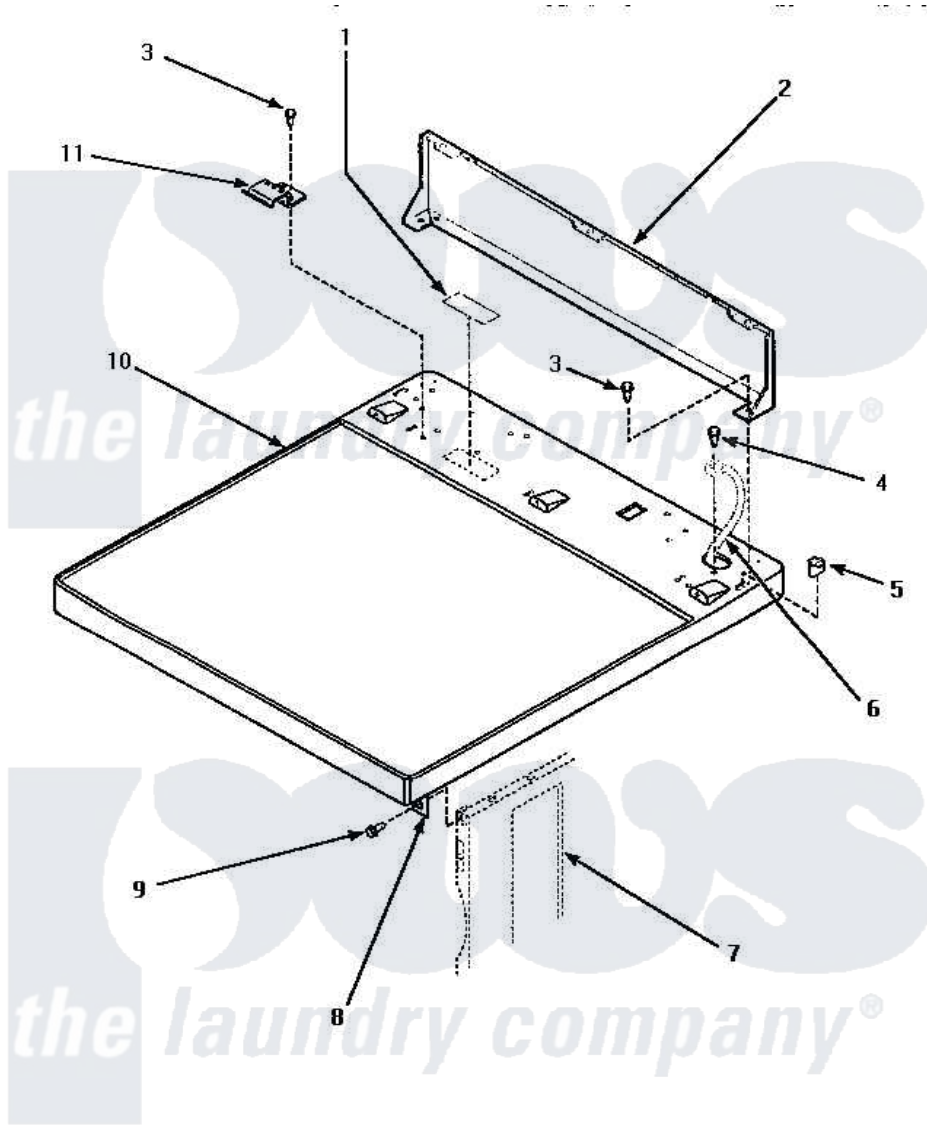

Amana LE4317W2 (BOM: PLE4317W2) 02 - CABINET TOP & CONTROL HOOD REAR PANEL

CABINET TOP AND CONTROL HOOD REAR PANEL

Amana [Residential Amana LE4317W2 \(BOM: PLE4317W2\) Dryer Parts](#) Parts Diagram 02 - CABINET TOP & CONTROL HOOD REAR PANEL

[Click on the part number to view part](#)

Item	Original Part Number	Replaced By	Status	Part Description
1	24903		Not Available	STICKER,DISCONNECT POW
2	500343		Not Available	PANEL,BACK(HOME HOOD)
3	501086	90767		Screw, 8A X 3/8 HeX Washer Head Tapping
4	20530			Screw, 10-24 x 3/8 Hex
5	501242		Not Available	CLIP,TUBULAR INSERT
6	Y00000000		Not Available	SEE NOTE SEE NOTE GROUND WIRE FROM REAR BULKHEAD -- (GREEN)
7	Y00000000		Not Available	SEE NOTE SEE NOTE CABINET
8	500084	40130801		Bracket, Top Mount
9	33562	27001200		Screw
10	500085WP	37001027		Panel, Top
"	500085LP	510029LP		Kit Top Panel W/Hdwdomestic
11	501241	Y503876		Clip, Hold Down