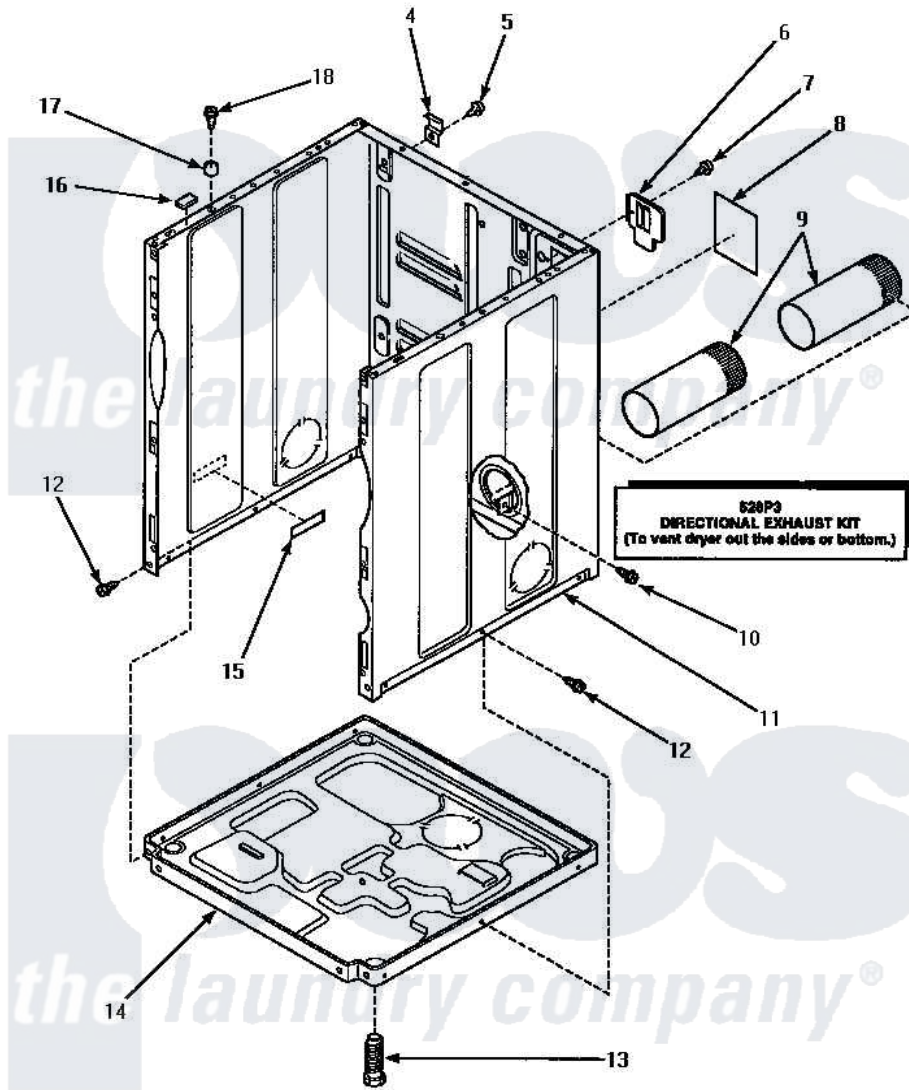

Amana LE4317W2 (BOM: PLE4317W2) 03 - CABINET, EXHAUST DUCT & BASE

CABINET, EXHAUST DUCT AND BASE

Amana Residential Amana LE4317W2 (BOM: PLE4317W2) Dryer Parts Parts Diagram 03 - CABINET, EXHAUST DUCT & BASE

Click on the part number to view part

Item	Original Part Number	Replaced By	Status	Part Description
4	500003			Hinge, Top
5	33562	27001200		Screw
6	500114	510903		Plate Access Panel
7	33562	27001200		Screw
8	501289		Not Available	(ELECTRIC MODELS)
9	500064	505518		Duct, Exhaust
10	501668	503688		Screw, 10B-16 X .34 I
11	500001HP		Not Available	ASSY, CABINET
"	500001LP	727P3L		Kit Dryer Panels
"	500001WP	37001284		Cabinet As Pack
12	33562	27001200		Screw
13	Y500101			Leg, Leveling
14	500070			Base, Dryer
15	61294		Not Available	(ELECTRIC MODELS)
16	Y56128			Pad, Bumper

17	56079	505187	Locator, Panel
18	32671	Y014874	Screw, Idler Arm And Sleeve
NI	528P3		Directional Exhaust Kit