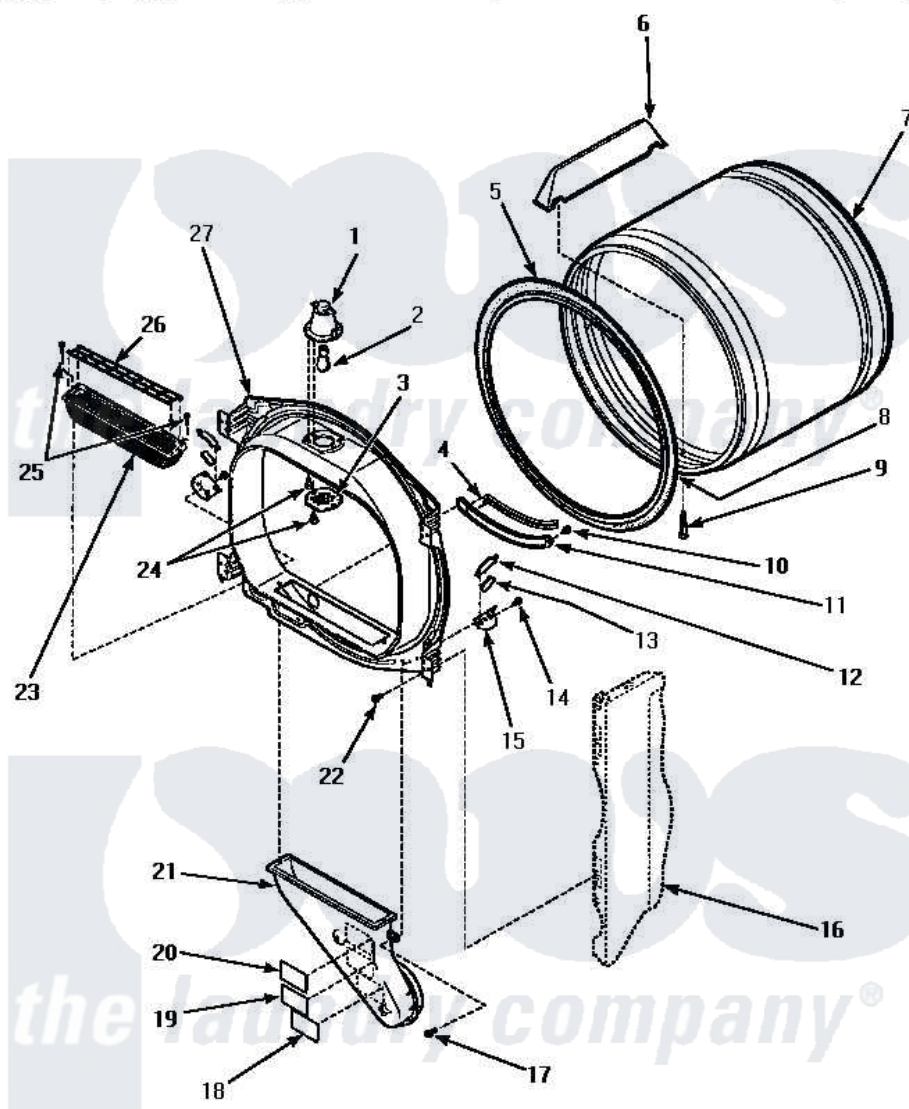

# Amana LE4317W2 (BOM: PLE4317W2) 04 - FR BLKHD, AIR DUCT, FELT SEAL & CYLINDER

## FRONT BULKHEAD, AIR DUCT, FELT SEAL AND CYLINDER

Amana Residential Amana LE4317W2 (BOM: PLE4317W2) Dryer Parts Parts Diagram 04 - FR BLKHD, AIR DUCT, FELT SEAL & CYLINDER

[Click on the part number to view part](#)

Item	Original Part Number	Replaced By	Status	Part Description
5	501801	<a href="#">37001132</a>		Seal, Cylinder
6	500022	<a href="#">510102</a>		Baffle- SH
7	500013WP		Not Available	ASSY,CYLINDER-HOME-
8	22506P	<a href="#">511637P</a>		Adh Dow 737 Clr 3 Oz Tube
9	<a href="#">Y62588</a>			Screw, 10BT-12 X 1 Tap
12	Y501676	<a href="#">37001298</a>		Glide- Dry
13	500121	<a href="#">510189</a>		Pad Felt
14	501668	<a href="#">503688</a>		Screw, 10B-16 X .34 I
15	501554	<a href="#">12002090</a>		Bracket
16	Y00000000		Not Available	SEE NOTE SEE NOTE CABINET
17	Y31645	<a href="#">27001200</a>		Screw
18	56259		Not Available	STICKER
19	500049		Not Available	STICKER
21	500241		Not Available	DUCT, HEAT

22	501668	<a href="#">503688</a>	Screw, 10B-16 X .34 I
23	502093	<a href="#">502140P</a>	Filter, Lint Kit
"	<a href="#">502140P</a>		Filter, Lint Kit
24	500248	<a href="#">M0211530</a>	Screw-SM No.8-18 X 3/8"
25	<a href="#">500226</a>		Screw, 8b-16 x 5/8 Tap
26	<a href="#">502092</a>		Cover, Lint Filter
27	500117W	Not Available	ASSY,BULKHEAD-FRONT-COMP