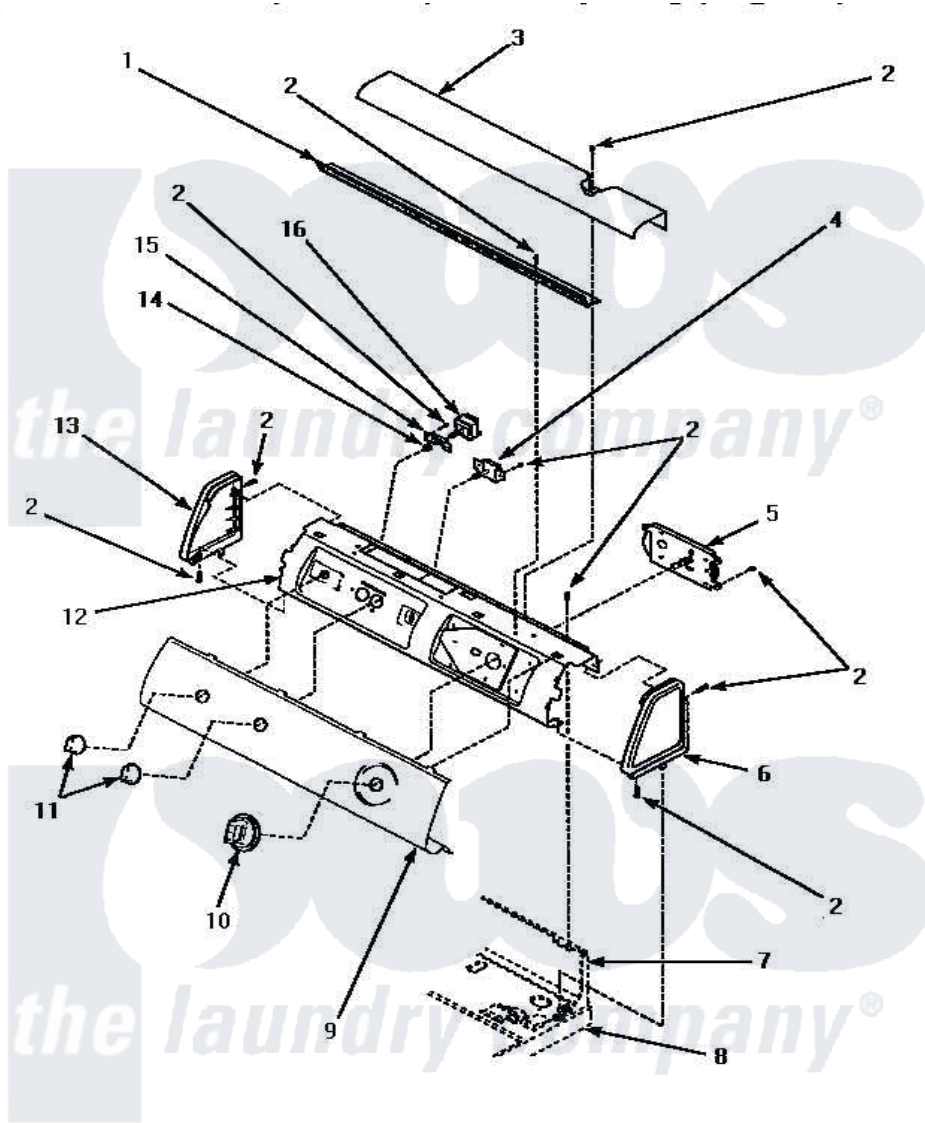

**Amana LE4317W2 (BOM: PLE4317W2) 05 - GRAPHIC PANEL, CONTROL HOOD & CONTROLS**

**GRAPHIC PANEL, CONTROL HOOD AND CONTROLS**

Amana [Residential Amana LE4317W2 \(BOM: PLE4317W2\) Dryer Parts](#) Parts Diagram 05 - GRAPHIC PANEL, CONTROL HOOD & CONTROLS  
 Click on the part number to view part

Item	Original Part Number	Replaced By	Status	Part Description
"	NOTE:		Not Available	FRONT BULKHEAD INCLUDES CYLINDRIDE BRACKETS, SCREWS, CYLINDEND FELT PADS.
1	500305		Not Available	DIFFUSER W/OUT HOLE
2	501086	<a href="#">90767</a>		Screw, 8A X 3/8 HeX Washer Head Tapping
3	500302		Not Available	COVER, TOP
4	<a href="#">500823</a>			Signal, Rotary
5	59419	<a href="#">502963</a>		Timer, 3 Cycle
6	34815		Not Available	PANEL, END R.H. (BLK)
7	Y00000000		Not Available	SEE NOTE SEE NOTE CONTROL HOOD REAR PANEL
8	Y00000000		Not Available	SEE NOTE SEE NOTE CABINET TOP
9	502208		Not Available	PANEL, GRAPHICS

10	500311	<a href="#">502220W</a>	Knob, Timer
11	<a href="#">34847</a>		Assembly, Knob-Rotary
12	500300		Not Available BRACKET,CONTROL SUPPORT-MECH
13	<a href="#">34816</a>		Panel, End
14	57584		Not Available NUT
15	<a href="#">59704</a>		Bracket, Switch Mount
16	Y61511		Not Available SWITCH,FABRIC SELECTOR