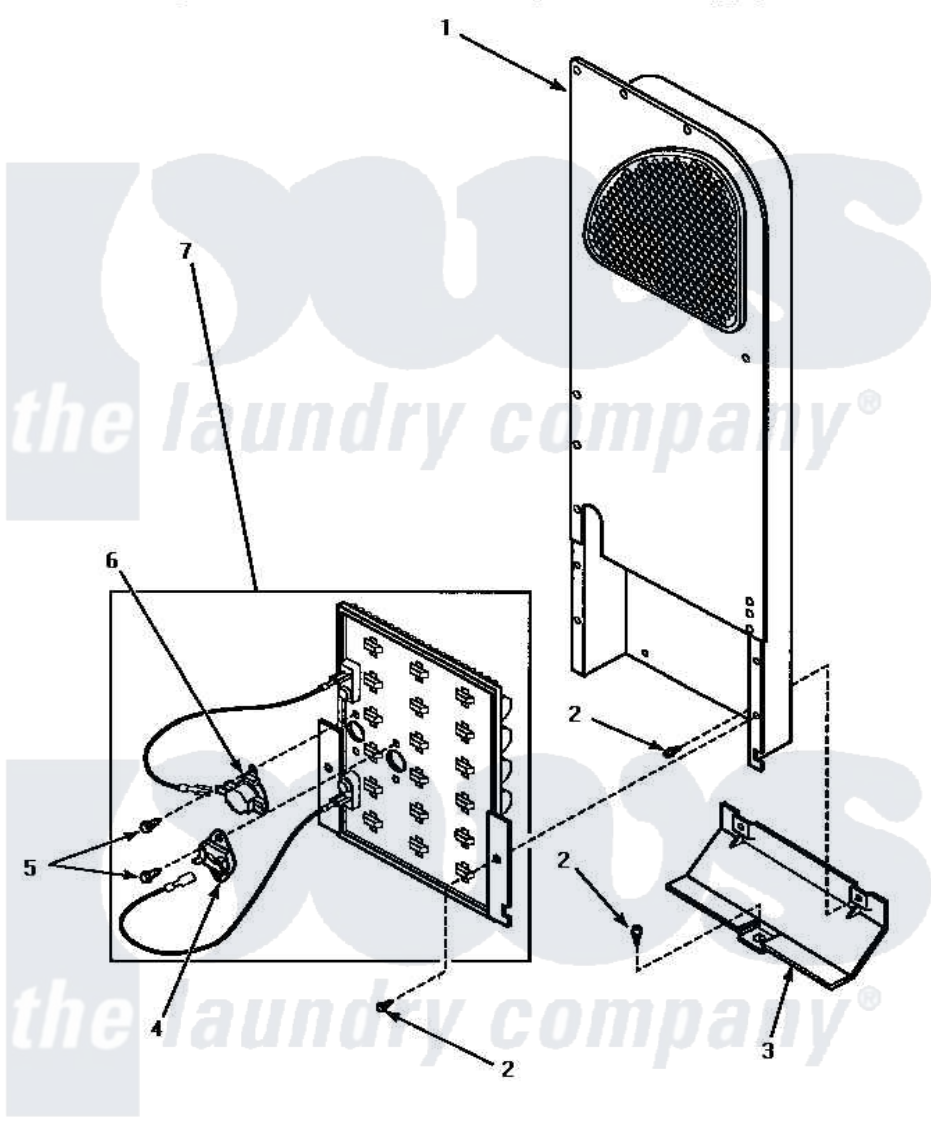

**Amana LE4317W2 (BOM: PLE4317W2) 06 - HEATER BOX ASSY
(ORIGINAL)**

**HEATER BOX ASSEMBLY ORIGINALLY ON DRYER
(Electric Model Dryers)**

Amana Residential Amana LE4317W2 (BOM: PLE4317W2) Dryer Parts Parts Diagram 06 - HEATER BOX ASSY
(ORIGINAL)

[Click on the part number to view part](#)

Item	Original Part Number	Replaced By	Status	Part Description
1	Y00000000		Not Available	SEE NOTE SEE NOTE HEATER BOX ASSEMBLY
2	501668	503688		Screw, 10B-16 X .34 I
3	60952		Not Available	SHIELD,HEAT DUCT
4	62600	40113801		Fuse, Thermal
5	23222	3177991		Screw
6	Y62641	W10116735		Thermistor-Fix
7	61928			Heater Assembly 208V
"	61927			Heater Assembly