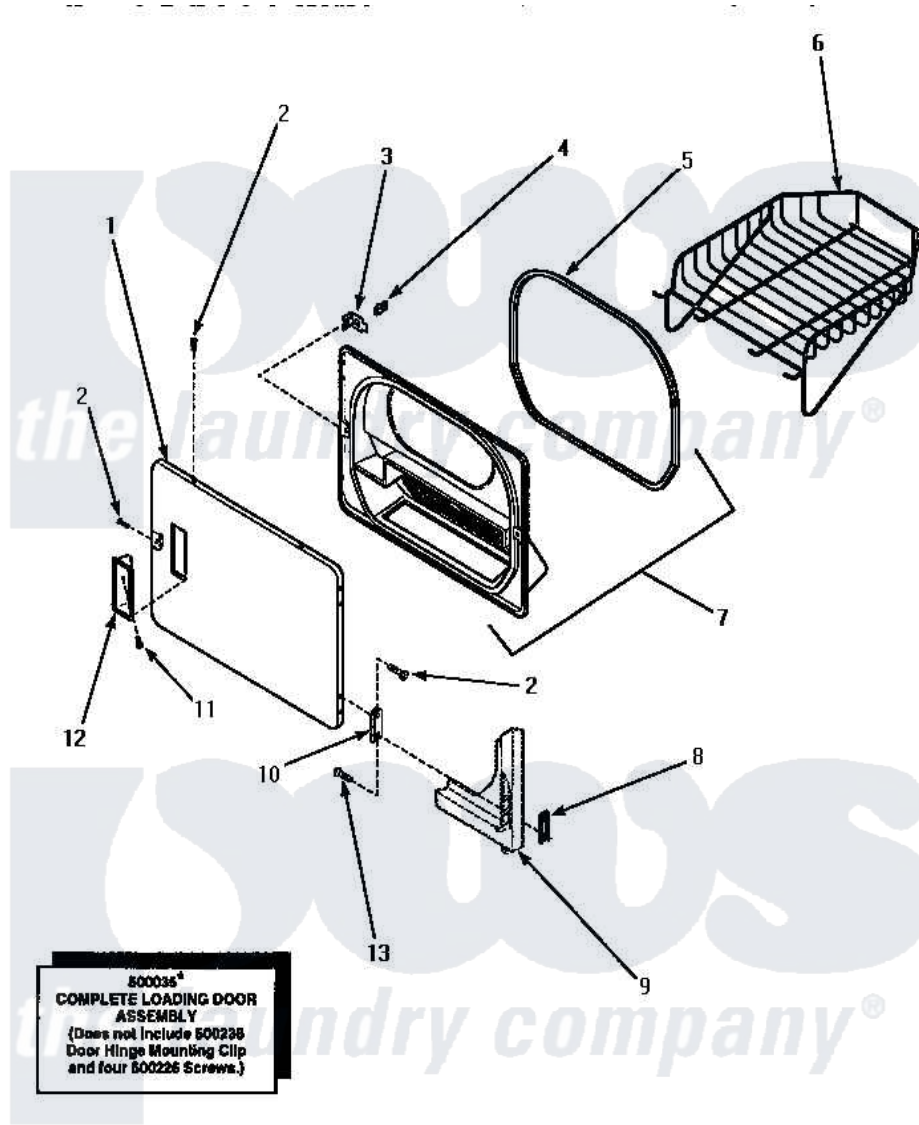

Amana LE4317W2 (BOM: PLE4317W2) 08 - LOADING DOOR WITH DRYING RACK

LOADING DOOR WITH DRYING RACK

Amana [Residential Amana LE4317W2 \(BOM: PLE4317W2\) Dryer Parts](#) Parts Diagram 08 - LOADING DOOR WITH DRYING RACK

[Click on the part number to view part](#)

Item	Original Part Number	Replaced By	Status	Part Description
1	500040L			Assembly, Door-Home
"	500040W			Assembly, Door-Home
2	500226			Screw, 8b-16 x 5/8 Tap
3	500223	40116201		Bracket, Door Strike
4	500039	510181		Strike Doormetal
5	500200		Not Available	SEAL,DOOR
6	501295P		Not Available	RACK, DRYING
7	500199		Not Available	ASSY,LINER & SEAL
8	500236			Clip, Door Hinge Mount
9	Y00000000		Not Available	SEE NOTE SEE NOTE FRONT PANEL
10	500041	Y503676		Hinge, Door And Top
11	500297	8281236		Screw
12	500042L		Not Available	PULL,DOOR
"	500042W		Not Available	PULL,DOOR