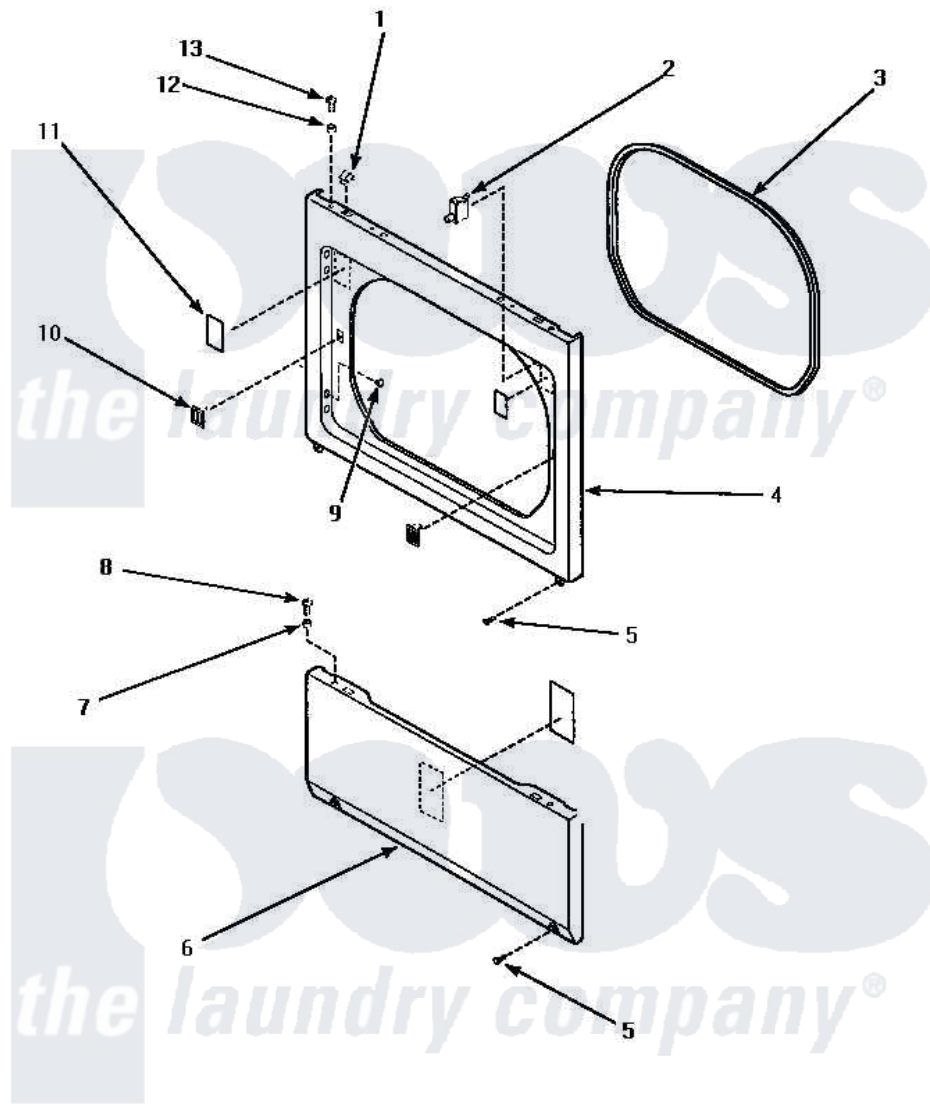

Amana LE4317W2 (BOM: PLE4317W2) 09 - LOWER ACCESS PANEL, FRONT PANEL & SEAL

LOWER ACCESS PANEL, FRONT PANEL AND SEAL

Amana Residential Amana LE4317W2 (BOM: PLE4317W2) Dryer Parts Parts Diagram 09 - LOWER ACCESS PANEL, FRONT PANEL & SEAL

Click on the part number to view part

Item	Original Part Number	Replaced By	Status	Part Description
1	28835	22001650		Fastener, Spring
2	Y62872	W10169313		Switch-Dor
3	500034			Seal, Front Panel
4	500033W		Not Available	PANEL, FRONT
"	500033H		Not Available	PANEL,FRONT
"	500033L			Panel, Front
5	33562	27001200		Screw
6	500044H		Not Available	PANEL,ACCESS
"	500044L		Not Available	PANEL, ACCESS (ALMOND)
"	500044W	40045301WP		Panel, Access
7	56079	505187		Locator, Panel
8	32671	Y014874		Screw, Idler Arm And Sleeve
9	500227	505295		Screw, No.8ab-16 x 3/4 PH
10	54660	LA-1003		Door Catch Kit
11	500281		Not Available	STICKER