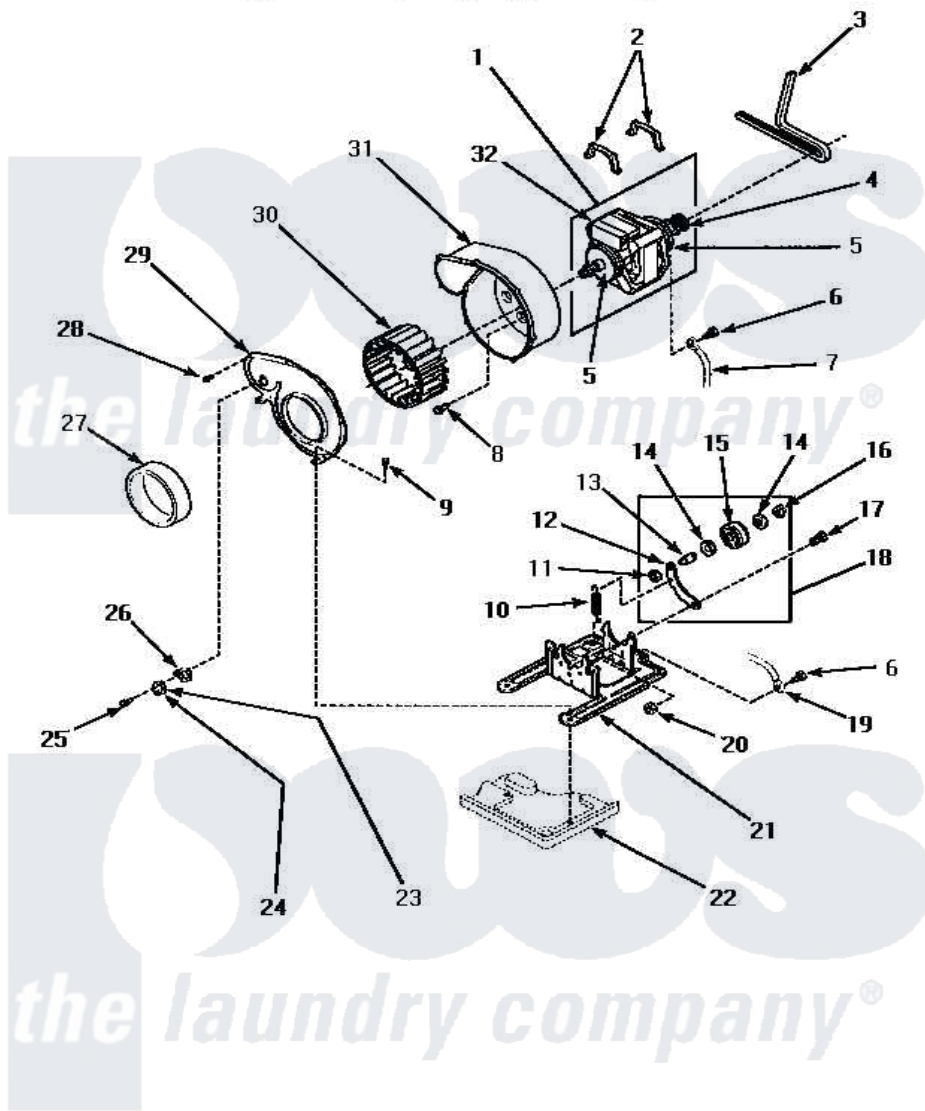

Amana LE4317W2 (BOM: PLE4317W2) 11 - MOTOR, EXHAUST FAN & BELT

MOTOR, EXHAUST FAN AND BELT

Amana [Residential Amana LE4317W2 \(BOM: PLE4317W2\) Dryer Parts](#) Parts Diagram 11 - MOTOR, EXHAUST FAN & BELT

[Click on the part number to view part](#)

Item	Original Part Number	Replaced By	Status	Part Description
1	501211	2200376		Motor
2	Y58047	660658		Clamp, Motor Mounting 343481 685441
3	59174	40111201		Belt, Cylinder
4	500011			Pulley, Motor
5	58044A		Not Available	MOUNT,MOTOR-LOCKING
6	20530			Screw, 10-24 x 3/8 Hex
7	Y00000000		Not Available	SEE NOTE SEE NOTE GROUND WIRE FROM MOTOR TO MOUNTING BRACKET, GREEN
8	Y31645	27001200		Screw
9	33562	27001200		Screw
10	56076			Spring, Idler
11	56156	358160		Nut
12	500910	37001144		Assembly- Idler

13	56461		Shaft
14	52549		Washer, 501 ID X3/4 Odx
15	Y54414		Assembly, Wheel And Bearing
16	23748		Ring, Retaining
17	500824		Screw, 1/4-20 Unc Hex
18	500269	37001287	Assembly, Idler Lever/Shaft/Pulley
19	Y00000000	Not Available	SEE NOTE SEE NOTE GROUND WIRE FROM MOTOR TO MOUNTING BRACKET, GREEN
20	52566	27001225	Nut, Jam Mid Lock 1/4-20
21	500822	503613	Mount, Motor
22	Y00000000	Not Available	SEE NOTE SEE NOTE BASE
24	Y61372		Thermostat
25	501086	90767	Screw, 8A X 3/8 HeX Washer Head Tapping
26	61401	61623	Thermostat, Heater-BR
27	500313		Seal, Blower Housing
28	31260		Screw, No.8 X 3/8 Ind H
29	500078	511969P	Kit Blower Housing And Cover
30	56000	510139P	Assembly Blower Fan Package
31	56020		Housing, Blower
32	501218	Not Available	MOTOR SWITCH (DOES NOT INCLUDE THERMAL PROT