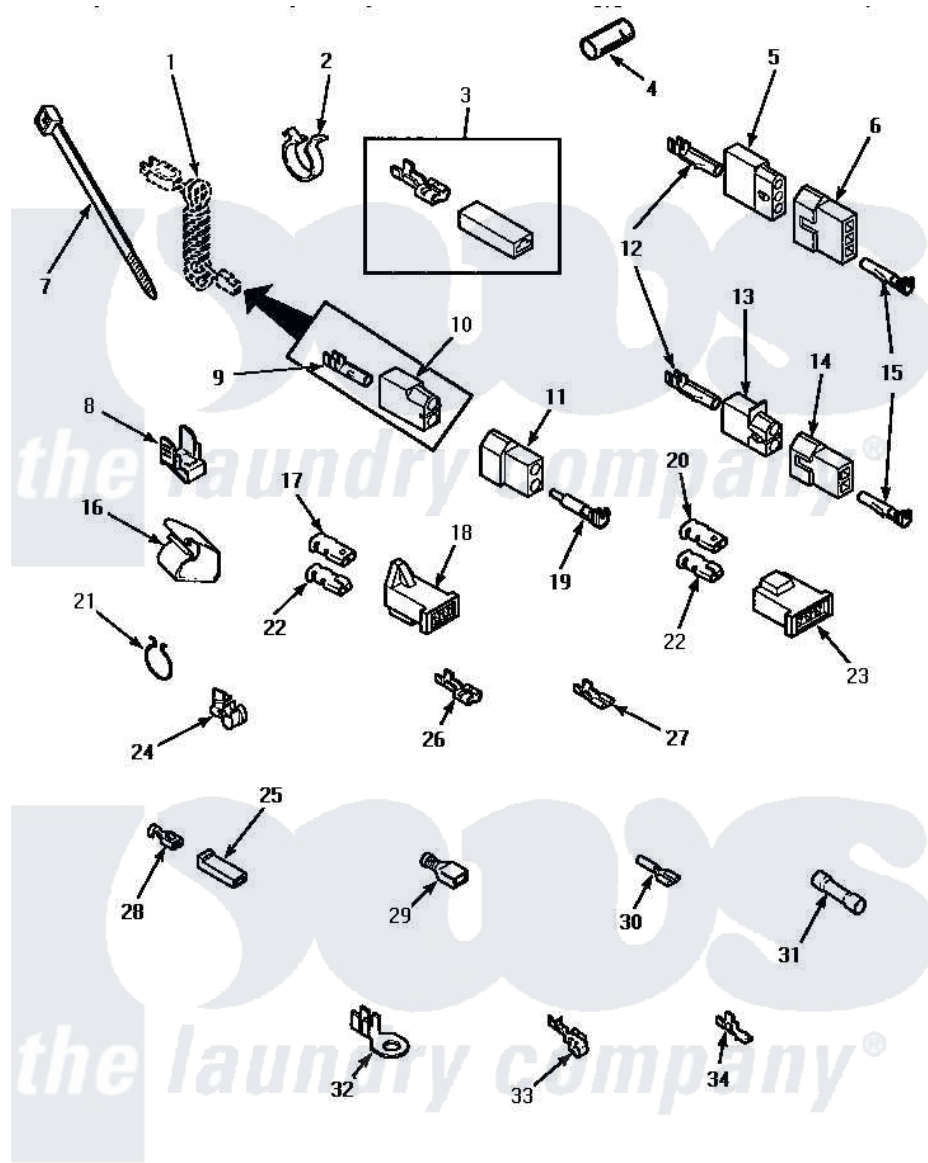

Amana LE4317W2 (BOM: PLE4317W2) 13 - TERMINALS

TERMINALS

Amana [Residential Amana LE4317W2 \(BOM: PLE4317W2\) Dryer Parts](#) Parts Diagram 13 - TERMINALS
 Click on the part number to view part

Item	Original Part Number	Replaced By	Status	Part Description
1	Y00000000		Not Available	SEE NOTE SEE NOTE POWER CORD -- (GAS MODELS)
2	61510	504034		Clip, Wire
3	Y00237			Terminal-Female 1/4 ((1) 12 GAUGE Wire Or(2) 18 GA
4	Y21365	503670		Sleeve Insulator
5	23039	697780		Receptacle,
6	23040			Plug-3 Circuit
7	55881	M0321209		Tie-Electrical
8	Y00161	B5733302		Clip, Ground
9	00130			Terminal, Pin-1/8 Femal
10	56265			Receptacle, 2 Circuit
11	56266			Plug
12	Y00117	5011-XX		093 Female Socket
13	56451			Receptacle, 2 Circuit
14	56448			Terminal Block Plug