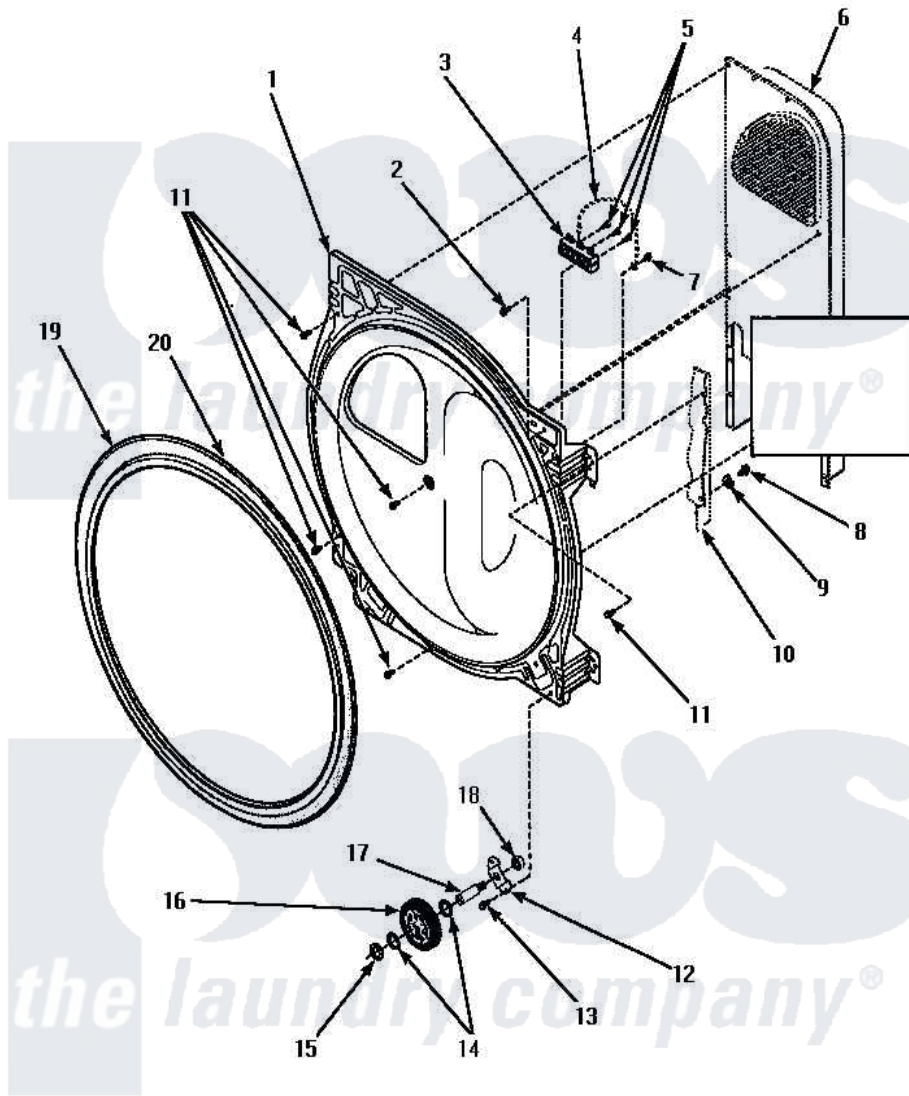

Amana LE4407L (BOM: P1163602W L) 01 - BULKHEAD/FELT SEAL/CYL ROLLER & TERM BLK

REAR BULKHEAD, FELT SEAL, CYLINDER ROLLER AND TERMINAL BLOCK

Amana [Residential Amana LE4407L \(BOM: P1163602W L\) Dryer Parts](#) Parts Diagram 01 - BULKHEAD/FELT SEAL/CYL ROLLER & TERM BLK

[Click on the part number to view part](#)

Item	Original Part Number	Replaced By	Status	Part Description
1	500356W	502614WP		Bulkhead, Rear
2	501285			Screw, No.12 X 9/16-Pla
3	61923P	61923		Block, Terminal
4	Y00000000		Not Available	SEE NOTE GROUND WIRE, GREEN -- (SEE NOTE)
5	Y61199	3400094		Screw, 10-32 X 3/8
6	Y00000000		Not Available	SEE NOTE HEATER BOX ASSEMBLY
7	20530			Screw, 10-24 x 3/8 Hex
8	20530			Screw, 10-24 x 3/8 Hex
9	51474		Not Available	WASHER, 13/64IDX1/2ODX.
10	Y00000000		Not Available	SEE NOTE CABINET
11	501668	503688		Screw, 10B-16 X .34 I
12	500062	40113601		Assembly, Roller Brkt
13	501668	503688		Screw, 10B-16 X .34 I

14	52549	Washer, 501 ID X3/4 Odx	
15	23748	Ring, Retaining	
16	500214	37001042	Assembly, Cylinder Roller
17	56461	Shaft	
18	56156	358160	Nut
19	501801	37001132	Seal, Cylinder
20	22506P	511637P	Adh Dow 737 Clr 3 Oz Tube