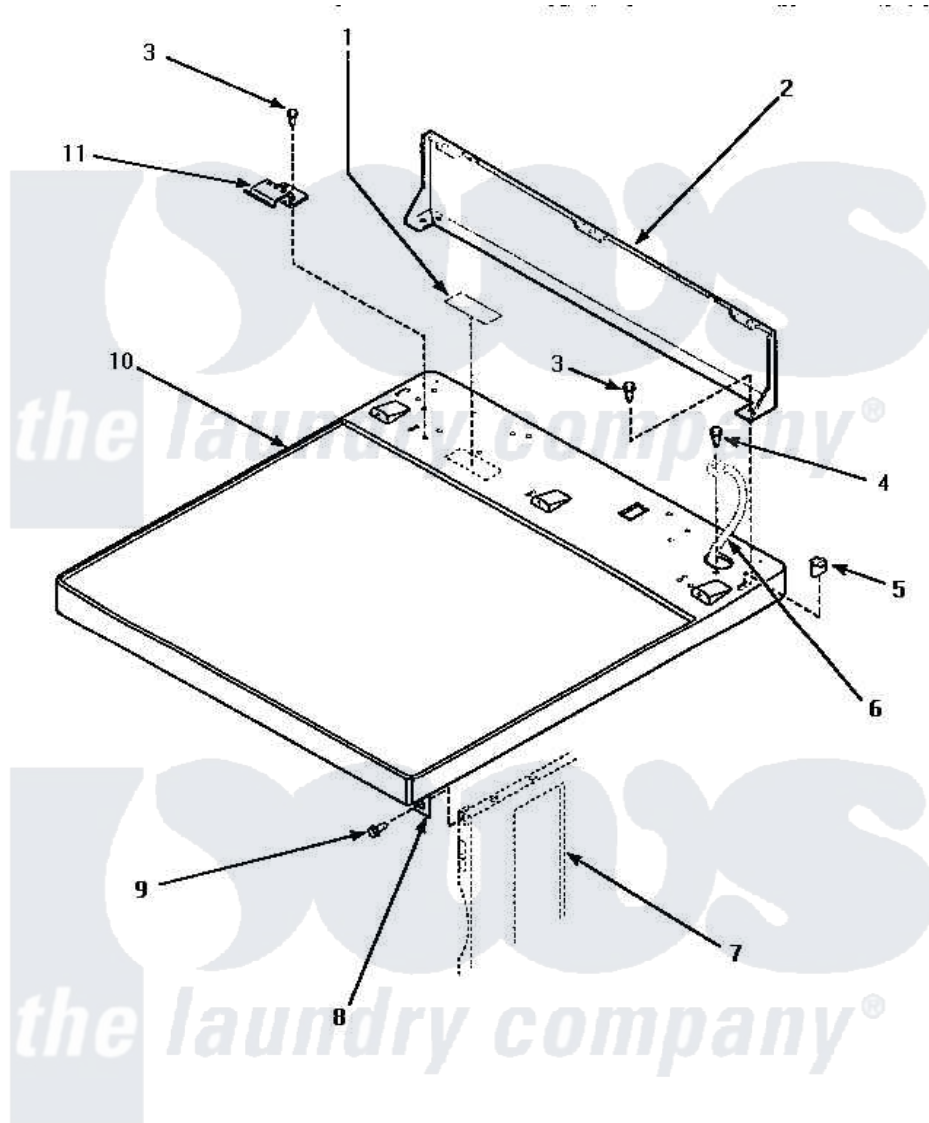

# Amana LE4407L (BOM: P1163602W L) 02 - CABINET TOP & CONTROL HOOD REAR PANEL

## CABINET TOP AND CONTROL HOOD REAR PANEL

Amana [Residential Amana LE4407L \(BOM: P1163602W L\) Dryer Parts](#) Parts Diagram 02 - CABINET TOP & CONTROL HOOD REAR PANEL

[Click on the part number to view part](#)

Item	Original Part Number	Replaced By	Status	Part Description
1	24903		Not Available	STICKER,DISCONNECT POW
2	500343		Not Available	PANEL,BACK(HOME HOOD)
3	501086	<a href="#">90767</a>		Screw, 8A X 3/8 HeX Washer Head Tapping
4	<a href="#">20530</a>			Screw, 10-24 x 3/8 Hex
5	501242		Not Available	CLIP,TUBULAR INSERT
6	Y00000000		Not Available	SEE NOTE GROUND WIRE FROM REAR BULKHEAD, GREEN
7	Y00000000		Not Available	SEE NOTE CABINET
8	500084	<a href="#">40130801</a>		Bracket, Top Mount
9	33562	<a href="#">27001200</a>		Screw
10	500085WP	<a href="#">37001027</a>		Panel, Top
"	500085LP	<a href="#">510029LP</a>		Kit Top Panel W/Hdw domestic
11	501241	<a href="#">Y503876</a>		Clip, Hold Down