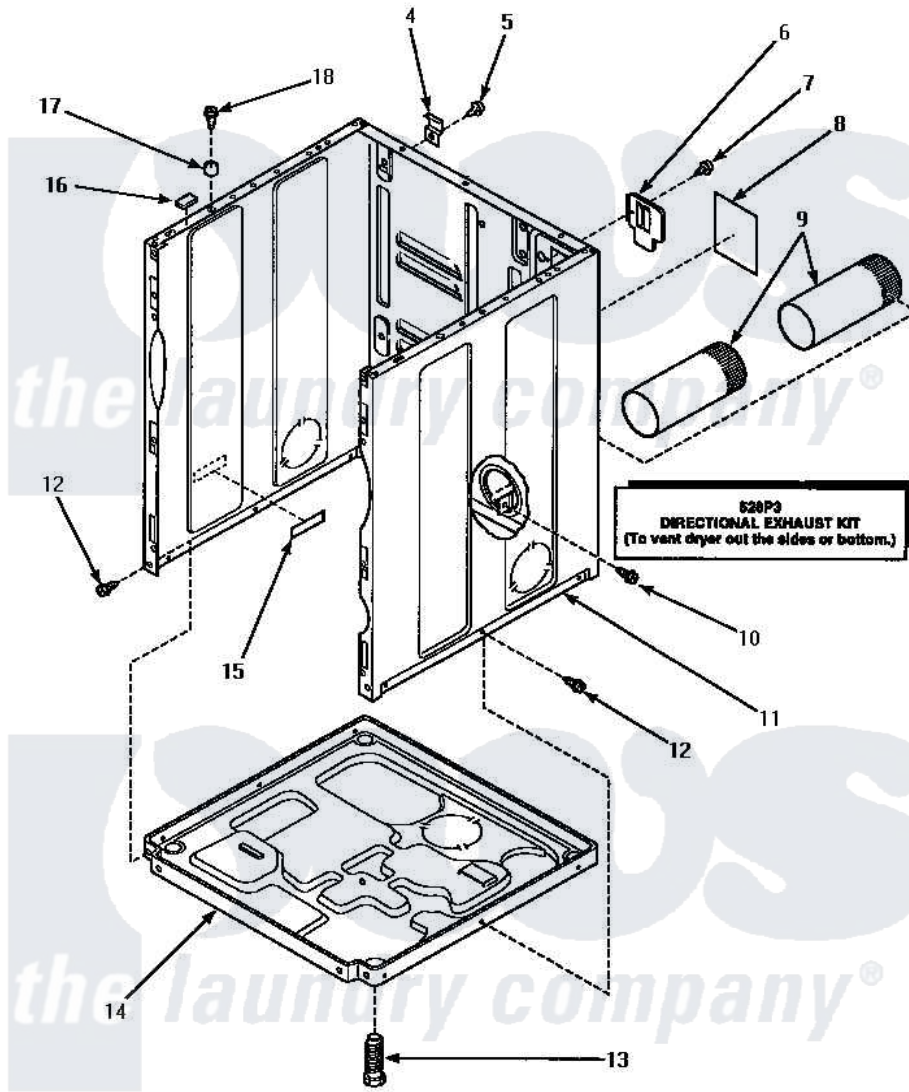

**Amana LE4407L (BOM: P1163602W L) 03 - CABINET, EXHAUST DUCT & BASE**

**CABINET, EXHAUST DUCT AND BASE**

Amana Residential Amana LE4407L (BOM: P1163602W L) Dryer Parts Parts Diagram 03 - CABINET, EXHAUST DUCT & BASE

Click on the part number to view part

Item	Original Part Number	Replaced By	Status	Part Description
4	<a href="#">500003</a>			Hinge, Top
5	33562	<a href="#">27001200</a>		Screw
6	500114	<a href="#">510903</a>		Plate Access Panel
7	33562	<a href="#">27001200</a>		Screw
8	501289		Not Available	(ELECTRIC MODELS)
9	500064	<a href="#">505518</a>		Duct, Exhaust
10	501668	<a href="#">503688</a>		Screw, 10B-16 X .34 I
11	500001HP		Not Available	ASSY, CABINET
"	500001LP	<a href="#">727P3L</a>		Kit Dryer Panels
"	500001WP	<a href="#">37001284</a>		Cabinet As Pack
12	33562	<a href="#">27001200</a>		Screw
13	<a href="#">Y500101</a>			Leg, Leveling
14	<a href="#">500070</a>			Base, Dryer
15	61294		Not Available	(ELECTRIC MODELS)
16	<a href="#">Y56128</a>			Pad, Bumper