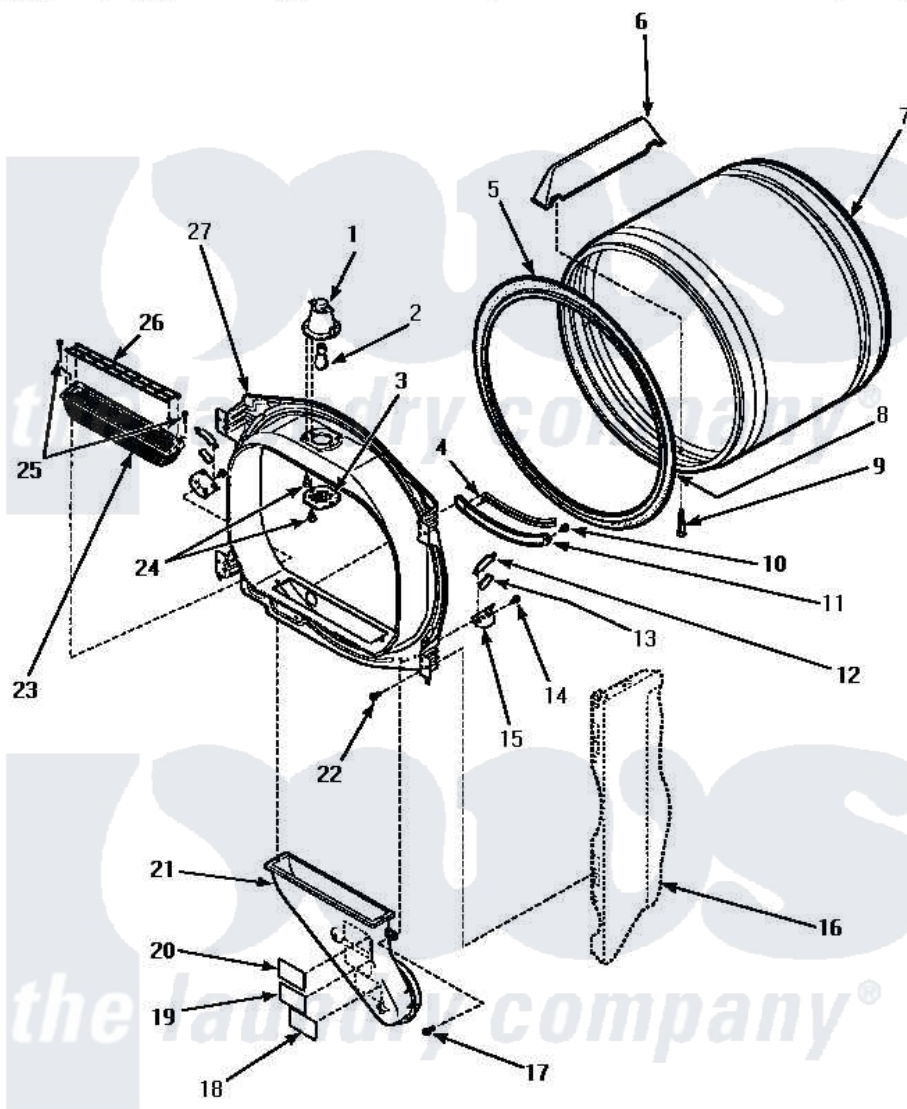

Amana LE4407L (BOM: P1163602W L) 04 - FR BLKHD, AIR DUCT, FELT SEAL & CYLINDER

FRONT BULKHEAD, AIR DUCT, FELT SEAL AND CYLINDER

Amana [Residential Amana LE4407L \(BOM: P1163602W L\) Dryer Parts](#) Parts Diagram 04 - FR BLKHD, AIR DUCT, FELT SEAL & CYLINDER

[Click on the part number to view part](#)

Item	Original Part Number	Replaced By	Status	Part Description
1	500153		Not Available	CYLINDER LIGHT HOUSING
2	Y60954	67001316		Bulb, Light
3	500094		Not Available	LENS,DRUM LIGHT
5	501801	37001132		Seal, Cylinder
6	500022	510102		Baffle- SH
7	500013WP		Not Available	ASSY,CYLINDER-HOME-
8	22506P	511637P		Adh Dow 737 Clr 3 Oz Tube
9	Y62588			Screw, 10BT-12 X 1 Tap
12	Y501676	37001298		Glide- Dry
13	500121	510189		Pad Felt
14	501668	503688		Screw, 10B-16 X .34 I
15	501554	12002090		Bracket
16	Y00000000		Not Available	SEE NOTE CABINET
17	Y31645	27001200		Screw
18	56259		Not Available	STICKER

19	500049		Not Available	STICKER
21	500241		Not Available	DUCT, HEAT
22	501668	503688		Screw, 10B-16 X .34 I
23	502093	502140P		Filter, Lint Kit
"	502140P			Filter, Lint Kit
24	500248	M0211530		Screw-SM No.8-18 X 3/8"
25	500226			Screw, 8b-16 x 5/8 Tap
26	502092			Cover, Lint Filter
27	500016W			Assembly, Bulkhead Front Complete