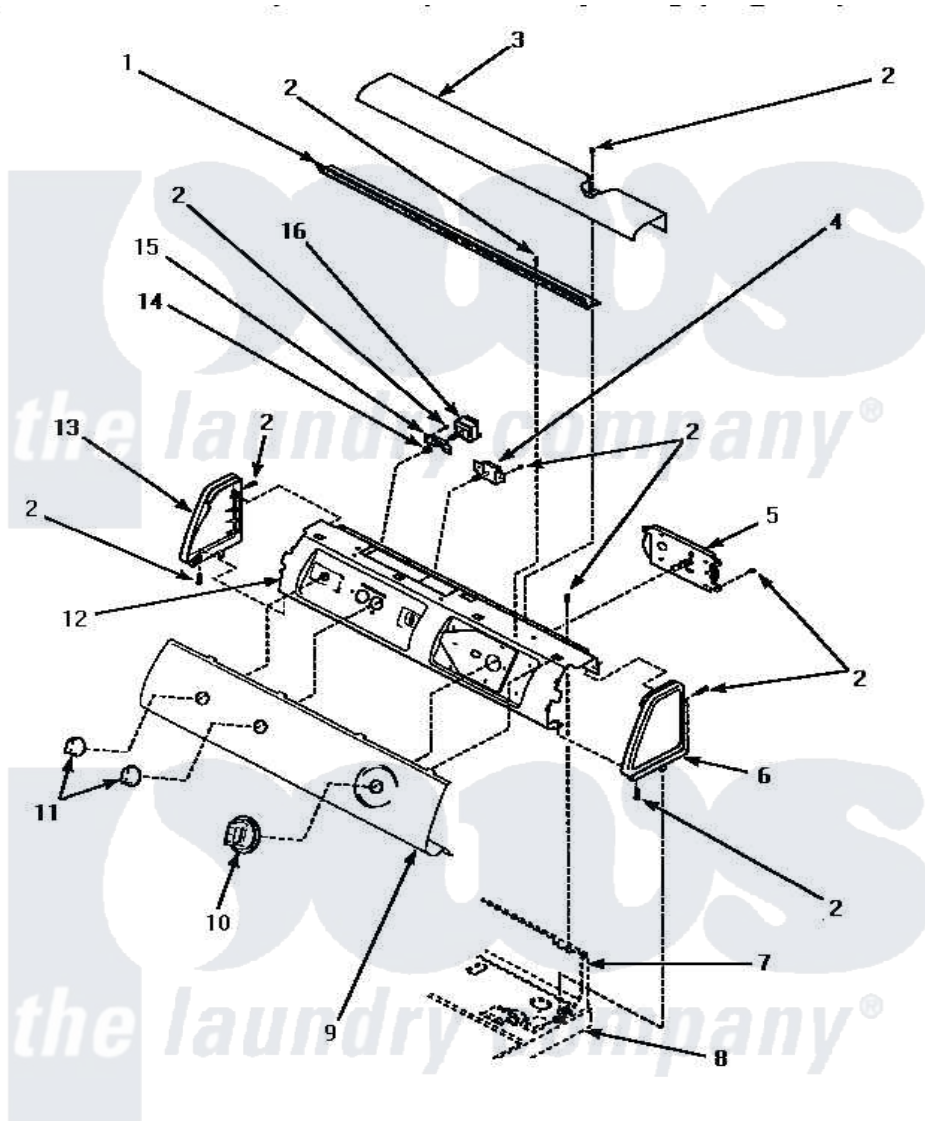

Amana LE4407L (BOM: P1163602W L) 05 - GRAPHIC PANEL, CONTROL HOOD & CONTROLS

GRAPHIC PANEL, CONTROL HOOD AND CONTROLS

Amana [Residential Amana LE4407L \(BOM: P1163602W L\) Dryer Parts](#) Parts Diagram 05 - GRAPHIC PANEL, CONTROL HOOD & CONTROLS
 Click on the part number to view part

Item	Original Part Number	Replaced By	Status	Part Description
"	NOTE:		Not Available	FRONT BULKHEAD INCLUDES CYLINDER SEAL, GLIDE BRACKETS, SCREWS, CYLINDER GLIDES AND FELT PADS.
1	500305		Not Available	DIFFUSER W/OUT HOLE
2	501086	90767		Screw, 8A X 3/8 HeX Washer Head Tapping
3	500302		Not Available	COVER, TOP
4	500823			Signal, Rotary
5	59421	502967P		Timer 5 Cycle Package
6	34815		Not Available	PANEL, END R.H. (BLK)
7	Y00000000		Not Available	SEE NOTE CONTROL HOOD REAR PANEL
8	Y00000000		Not Available	SEE NOTE CABINET TOP
9	500531		Not Available	PANEL, GRAPHIC
10	500311	502220W		Knob, Timer

11	34847		Assembly, Knob-Rotary
12	500300	Not Available	BRACKET,CONTROL SUPPORT-MECH
13	34816		Panel, End
14	57584	Not Available	NUT
15	59704		Bracket, Switch Mount
16	Y61511	Not Available	SWITCH,FABRIC SELECTOR