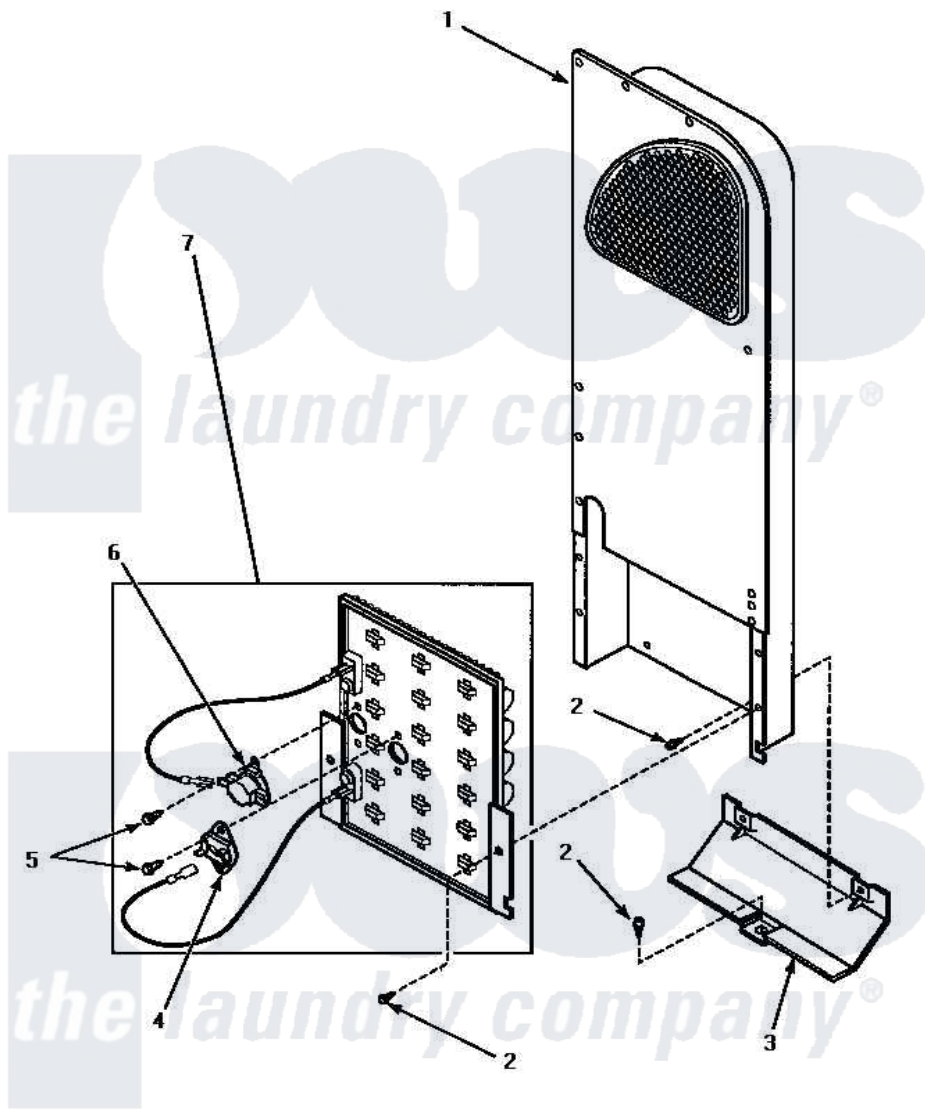

**Amana LE4407L (BOM: P1163602W L) 06 - HEATER BOX ASSY
(ORIGINAL)**

**HEATER BOX ASSEMBLY ORIGINALLY ON DRYER
(Electric Model Dryers)**

Amana [Residential Amana LE4407L \(BOM: P1163602W L\) Dryer Parts](#) Parts Diagram 06 - HEATER BOX ASSY
(ORIGINAL)

[Click on the part number to view part](#)

Item	Original Part Number	Replaced By	Status	Part Description
1	Y00000000		Not Available	SEE NOTE HEATER BOX ASSEMBLY
2	501668	503688		Screw, 10B-16 X .34 I
3	60952		Not Available	SHIELD,HEAT DUCT
4	62600	40113801		Fuse, Thermal
5	23222	3177991		Screw
6	Y62641	W10116735		Thermistor-Fix
7	61928			Heater Assembly 208V
"	61927			Heater Assembly