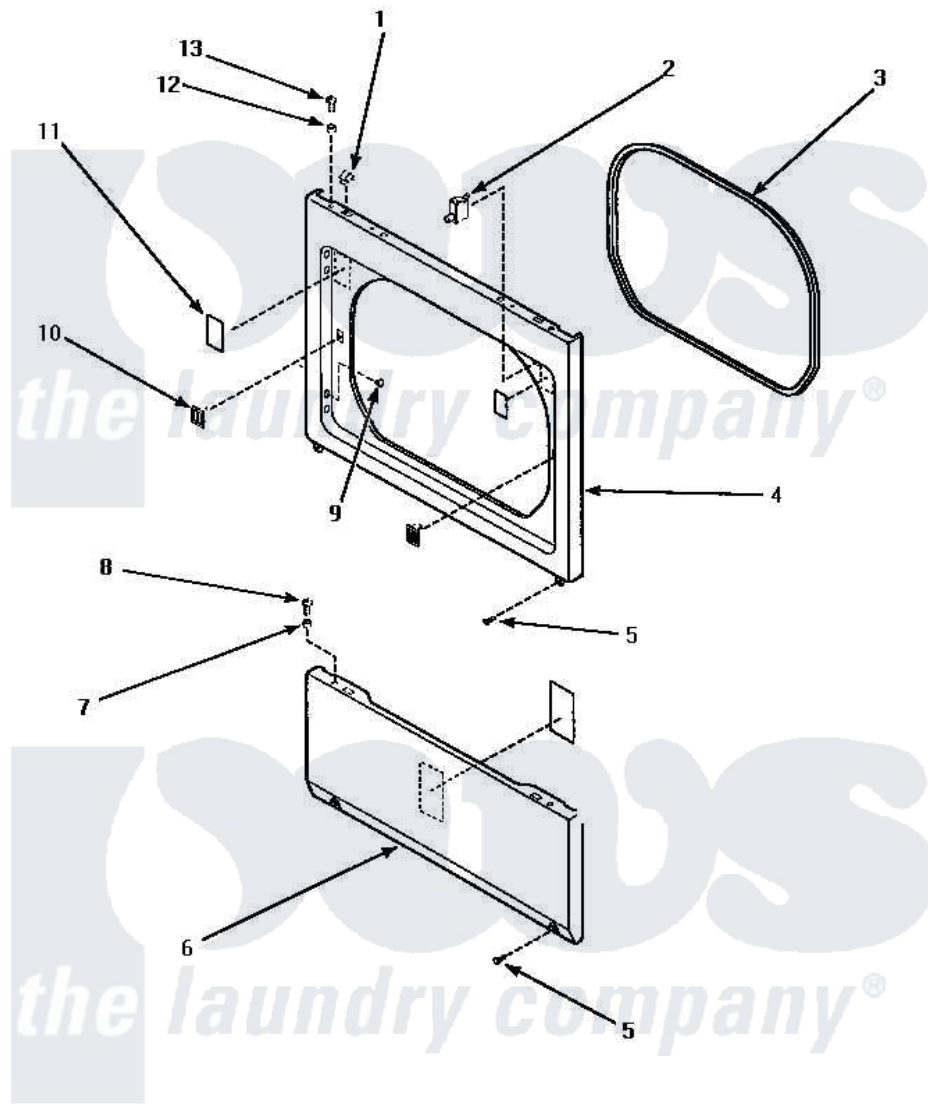

Amana LE4407L (BOM: P1163602W L) 09 - LOWER ACCESS PANEL, FRONT PANEL & SEAL

LOWER ACCESS PANEL, FRONT PANEL AND SEAL

Amana Residential Amana LE4407L (BOM: P1163602W L) Dryer Parts Parts Diagram 09 - LOWER ACCESS PANEL, FRONT PANEL & SEAL

Click on the part number to view part

Item	Original Part Number	Replaced By	Status	Part Description
1	28835	22001650		Fastener, Spring
2	Y62872	W10169313		Switch-Dor
3	500034			Seal, Front Panel
4	500033W		Not Available	PANEL, FRONT
"	500033H		Not Available	PANEL,FRONT
"	500033L			Panel, Front
5	33562	27001200		Screw
6	500044H		Not Available	PANEL,ACCESS
"	500044L		Not Available	PANEL, ACCESS (ALMOND)
"	500044W	40045301WP		Panel, Access
7	56079	505187		Locator, Panel
8	32671	Y014874		Screw, Idler Arm And Sleeve
9	500227	505295		Screw, No.8ab-16 x 3/4 PH
10	54660	LA-1003		Door Catch Kit
11	500281		Not Available	STICKER