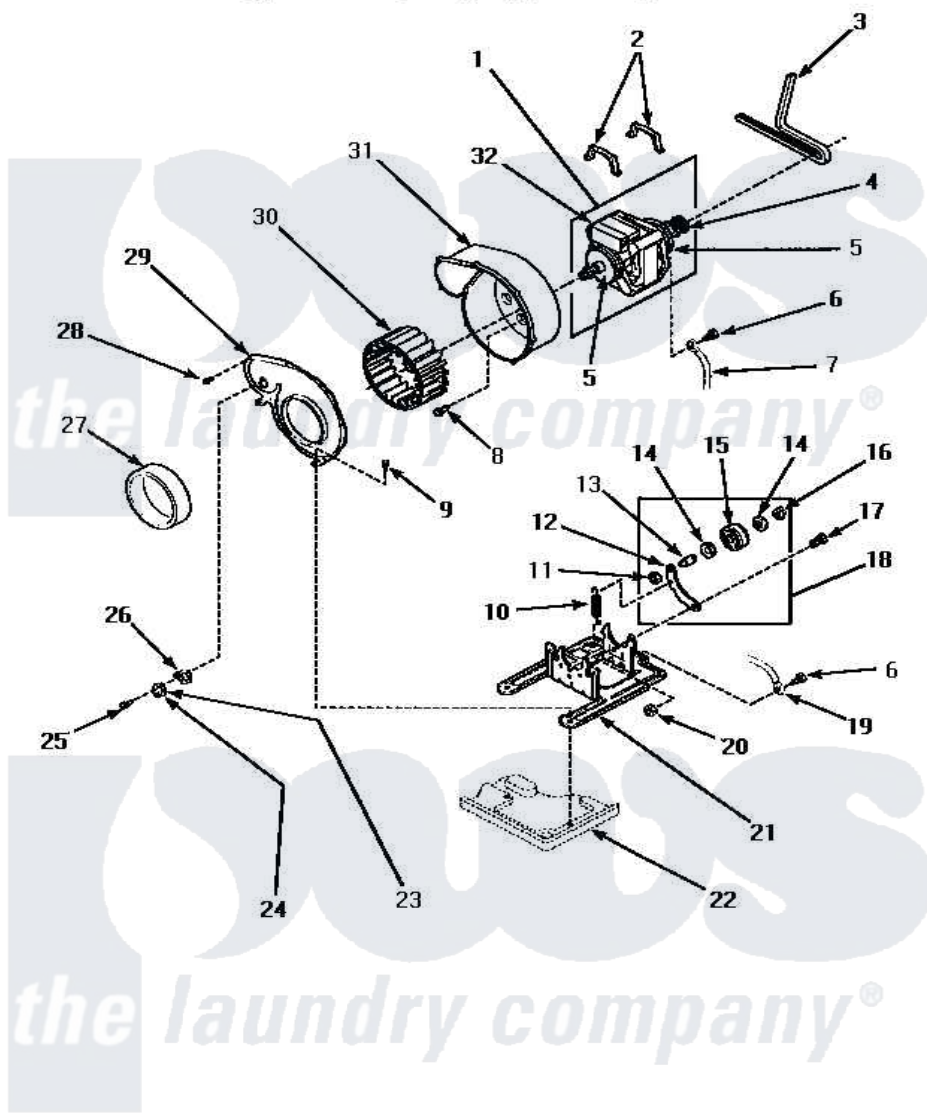

Amana LE4407L (BOM: P1163602W L) 10 - MOTOR, EXHAUST FAN & BELT

MOTOR, EXHAUST FAN AND BELT

Amana [Residential Amana LE4407L \(BOM: P1163602W L\) Dryer Parts](#) Parts Diagram 10 - MOTOR, EXHAUST FAN & BELT

[Click on the part number to view part](#)

Item	Original Part Number	Replaced By	Status	Part Description
1	501211	2200376		Motor
2	Y58047	660658		Clamp, Motor Mounting 343481 685441
3	59174	40111201		Belt, Cylinder
4	500011			Pulley, Motor
5	58044A		Not Available	MOUNT,MOTOR-LOCKING
6	20530			Screw, 10-24 x 3/8 Hex
7	Y00000000		Not Available	SEE NOTE GROUND WIRE FROM MOTOR TO MOUNTING BRACKET, GREEN
8	Y31645	27001200		Screw
9	33562	27001200		Screw
10	56076			Spring, Idler
11	56156	358160		Nut
12	500910	37001144		Assembly- Idler

13	56461		Shaft
14	52549		Washer, 501 ID X3/4 Odx
15	Y54414		Assembly, Wheel And Bearing
16	23748		Ring, Retaining
17	500824		Screw, 1/4-20 Unc Hex
18	500269	37001287	Assembly, Idler Lever/Shaft/Pulley
19	Y00000000	Not Available	SEE NOTE GROUND WIRE FROM MOTOR TO MOUNTING BRACKET, GREEN
20	52566	27001225	Nut, Jam Mid Lock 1/4-20
21	500822	503613	Mount, Motor
22	Y00000000	Not Available	SEE NOTE BASE
24	Y61372		Thermostat
25	501086	90767	Screw, 8A X 3/8 HeX Washer Head Tapping
26	61401	61623	Thermostat, Heater-BR
27	500313		Seal, Blower Housing
28	31260		Screw, No.8 X 3/8 Ind H
29	500078	511969P	Kit Blower Housing And Cover
30	56000	510139P	Assembly Blower Fan Package
31	56020		Housing, Blower
32	501218	Not Available	MOTOR SWITCH (DOES NOT INCLUDE THERMAL PROT