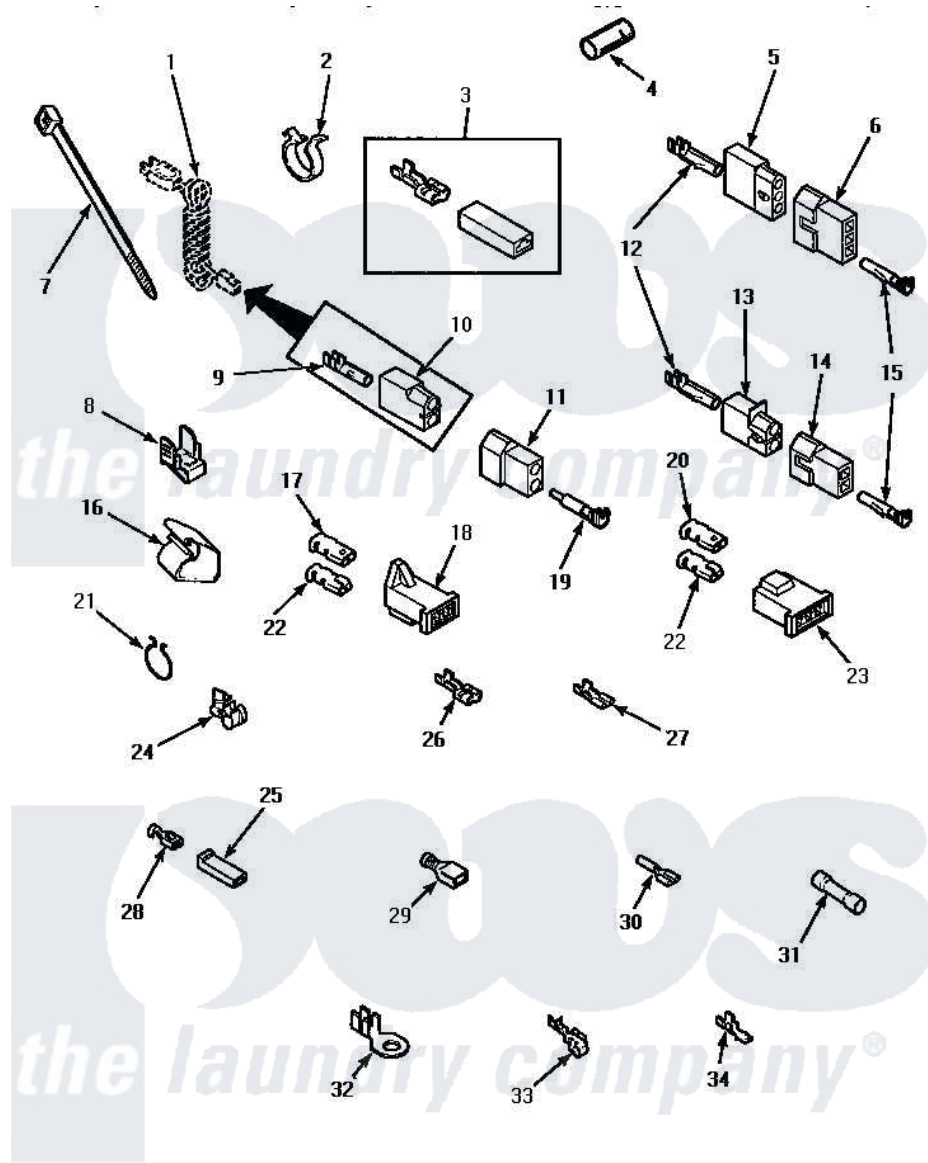

Amana LE4407L (BOM: P1163602W L) 12 - TERMINALS

TERMINALS

Amana Residential Amana LE4407L (BOM: P1163602W L) Dryer Parts Parts Diagram 12 - TERMINALS

[Click on the part number to view part](#)

| Item | Original Part Number | Replaced By | Status | Part Description |
|------|------------------------|--------------------------|---------------|--|
| 1 | Y00000000 | | Not Available | SEE NOTE POWER CORD -- (GAS MODELS) |
| 2 | 61510 | 504034 | | Clip, Wire |
| 3 | Y00237 | | | Terminal-Female 1/4 ((1) 12 GAUGE Wire Or(2) 18 GA |
| 4 | Y21365 | 503670 | | Sleeve Insulator |
| 5 | 23039 | 697780 | | Receptacle, |
| 6 | 23040 | | | Plug-3 Circuit |
| 7 | 55881 | M0321209 | | Tie-Electrical |
| 8 | Y00161 | B5733302 | | Clip, Ground |
| 9 | 00130 | | | Terminal, Pin-1/8 Femal |
| 10 | 56265 | | | Receptacle, 2 Circuit |
| 11 | 56266 | | | Plug |
| 12 | Y00117 | 5011-XX | | 093 Female Socket |
| 13 | 56451 | | | Receptacle, 2 Circuit |
| 14 | 56448 | | | Terminal Block Plug |
| 15 | Y00116 | | | Terminal, Pin-Male |