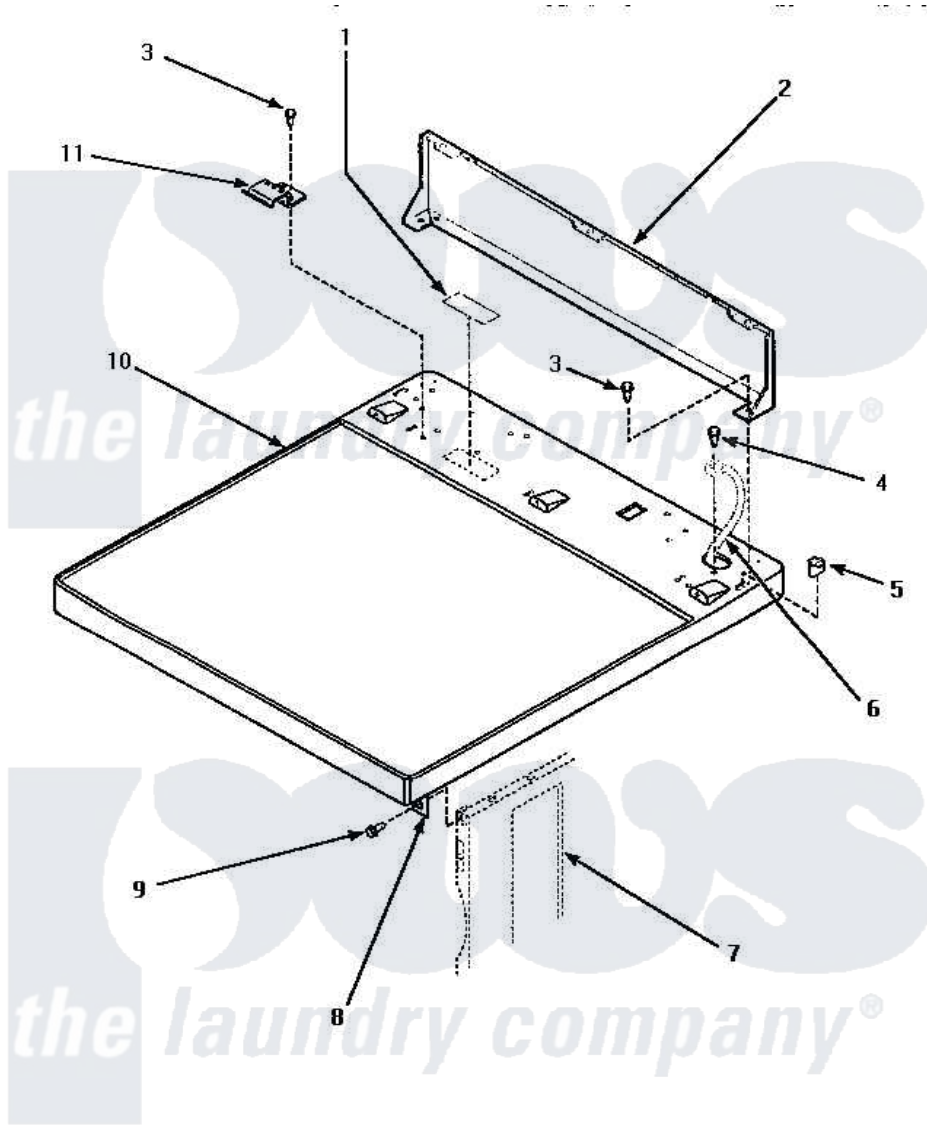

Amana LE4407W (BOM: P1163601W W) 02 - CABINET TOP & CONTROL HOOD REAR PANEL

CABINET TOP AND CONTROL HOOD REAR PANEL

Amana [Residential Amana LE4407W \(BOM: P1163601W W\) Dryer Parts](#) Parts Diagram 02 - CABINET TOP & CONTROL HOOD REAR PANEL
 Click on the part number to view part

Item	Original Part Number	Replaced By	Status	Part Description
1	24903		Not Available	STICKER,DISCONNECT POW
2	500343		Not Available	PANEL,BACK(HOME HOOD)
3	501086	90767		Screw, 8A X 3/8 HeX Washer Head Tapping
4	20530			Screw, 10-24 x 3/8 Hex
5	501242		Not Available	CLIP,TUBULAR INSERT
6	Y00000000		Not Available	SEE NOTE GROUND WIRE FROM REAR BULKHEAD, GREEN
7	Y00000000		Not Available	SEE NOTE CABINET
8	500084	40130801		Bracket, Top Mount
9	33562	27001200		Screw
10	500085WP	37001027		Panel, Top
"	500085LP	510029LP		Kit Top Panel W/Hwdomestic
11	501241	Y503876		Clip, Hold Down