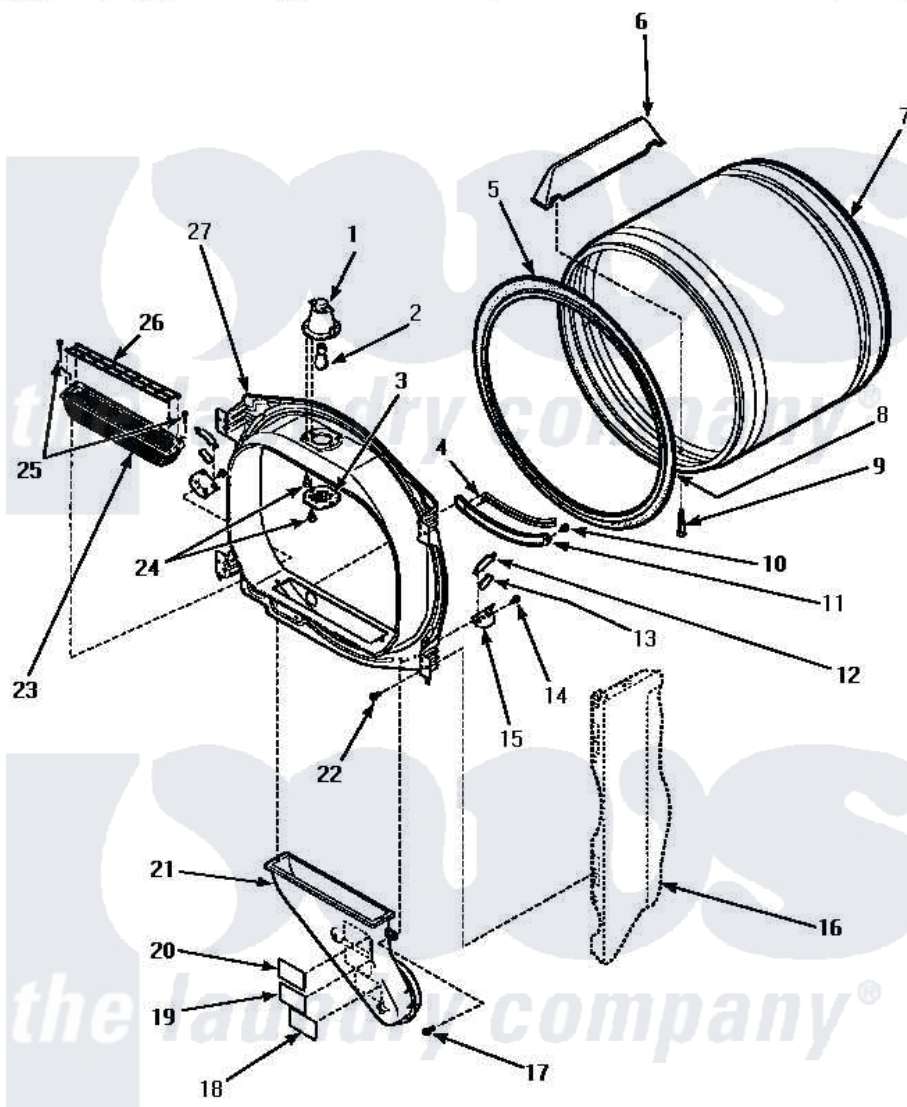

Amana LE4407W (BOM: P1163601W W) 04 - FR BLKHD, AIR DUCT, FELT SEAL & CYLINDER

FRONT BULKHEAD, AIR DUCT, FELT SEAL AND CYLINDER

Amana Residential Amana LE4407W (BOM: P1163601W W) Dryer Parts Parts Diagram 04 - FR BLKHD, AIR DUCT, FELT SEAL & CYLINDER

[Click on the part number to view part](#)

Item	Original Part Number	Replaced By	Status	Part Description
1	500153		Not Available	CYLINDER LIGHT HOUSING
2	Y60954	67001316		Bulb, Light
3	500094		Not Available	LENS,DRUM LIGHT
5	501801	37001132		Seal, Cylinder
6	500022	510102		Baffle- SH
7	500013WP		Not Available	ASSY,CYLINDER-HOME-
8	22506P	511637P		Adh Dow 737 Clr 3 Oz Tube
9	Y62588			Screw, 10BT-12 X 1 Tap
12	Y501676	37001298		Glide- Dry
13	500121	510189		Pad Felt
14	501668	503688		Screw, 10B-16 X .34 I
15	501554	12002090		Bracket
16	Y00000000		Not Available	SEE NOTE CABINET
17	Y31645	27001200		Screw
18	56259		Not Available	STICKER

19	500049	Not Available	STICKER
21	500241	Not Available	DUCT, HEAT
22	501668	503688	Screw, 10B-16 X .34 I
23	502093	502140P	Filter, Lint Kit
"	502140P		Filter, Lint Kit
24	500248	M0211530	Screw-SM No.8-18 X 3/8"
25	500226		Screw, 8b-16 x 5/8 Tap
26	502092		Cover, Lint Filter
27	500016W		Assembly, Bulkhead Front Complete