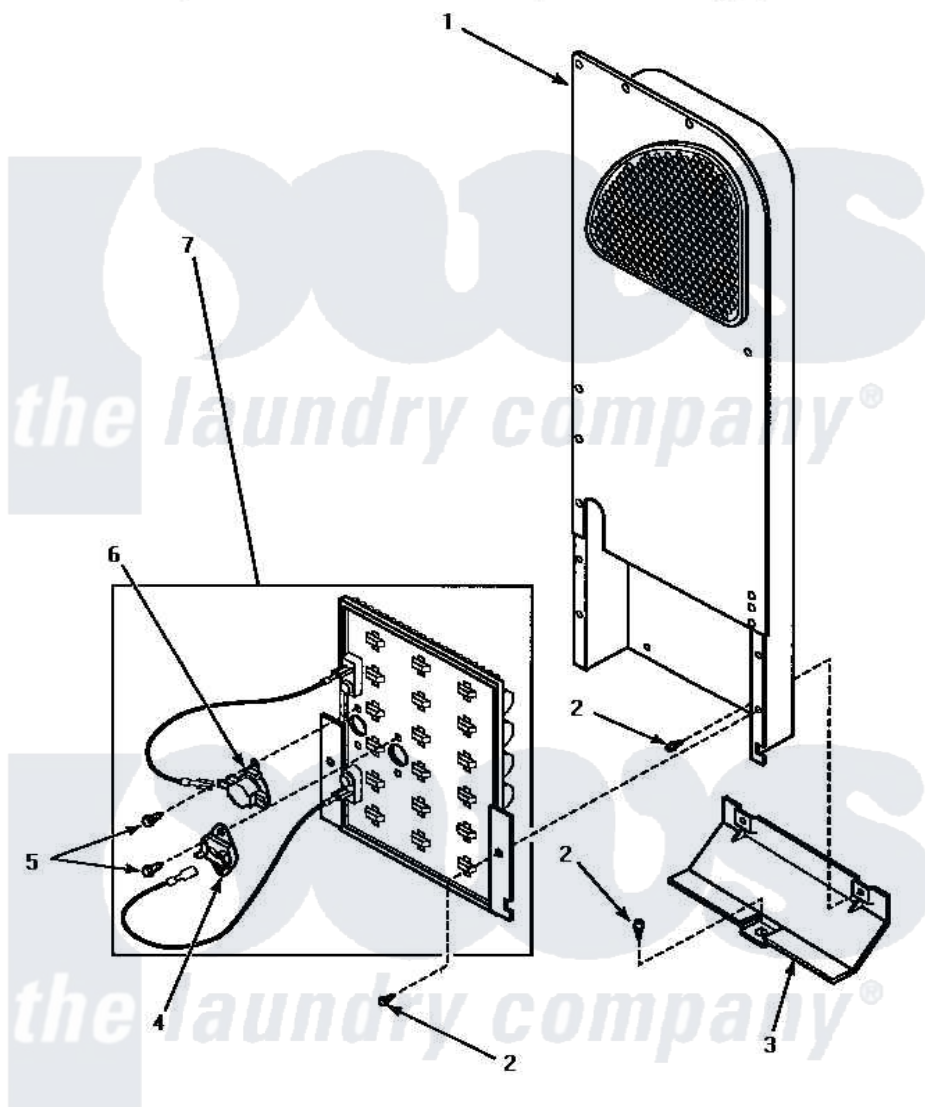

**Amana LE4407W (BOM: P1163601W W) 06 - HEATER BOX ASSY
(ORIGINAL)**

**HEATER BOX ASSEMBLY ORIGINALLY ON DRYER
(Electric Model Dryers)**

Amana Residential Amana LE4407W (BOM: P1163601W W) Dryer Parts Parts Diagram 06 - HEATER BOX ASSY
(ORIGINAL)

[Click on the part number to view part](#)

Item	Original Part Number	Replaced By	Status	Part Description
1	Y00000000		Not Available	SEE NOTE HEATER BOX ASSEMBLY
2	501668	503688		Screw, 10B-16 X .34 I
3	60952		Not Available	SHIELD,HEAT DUCT
4	62600	40113801		Fuse, Thermal
5	23222	3177991		Screw
6	Y62641	W10116735		Thermistor-Fix
7	61928			Heater Assembly 208V
"	61927			Heater Assembly