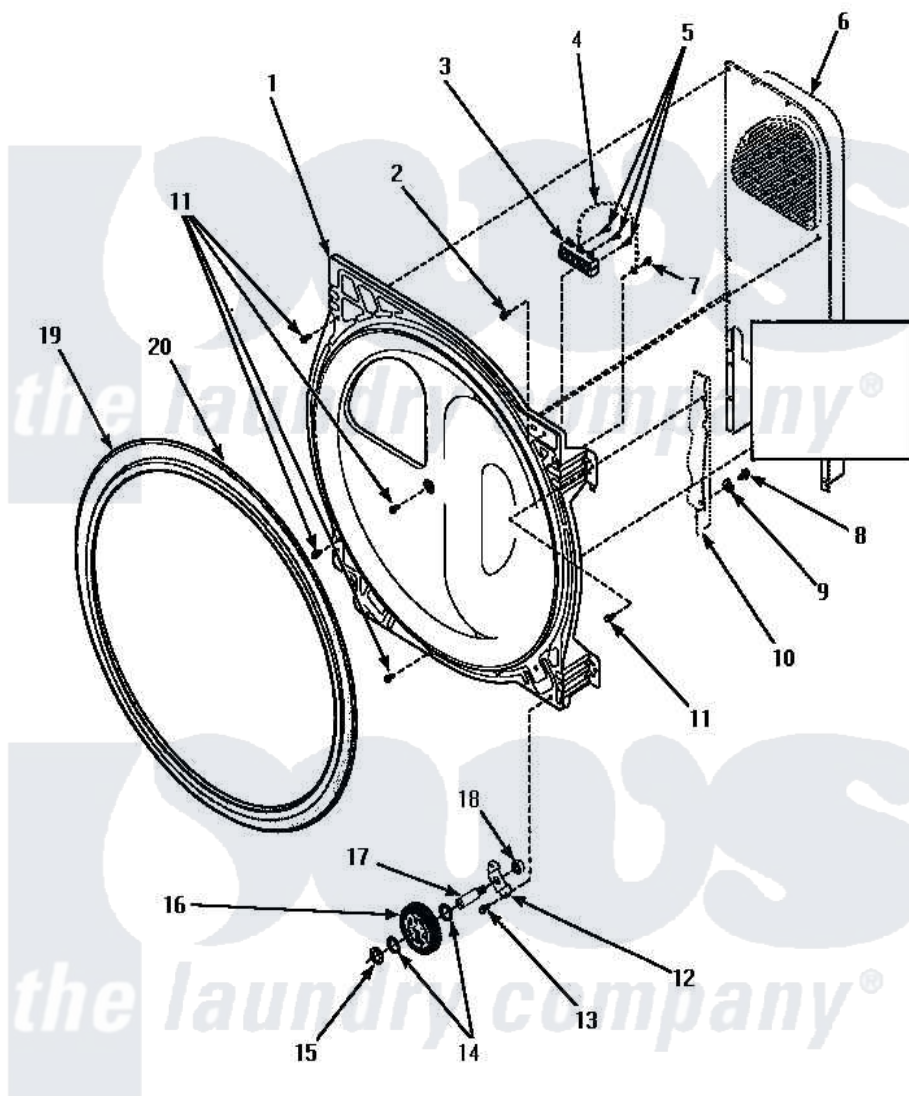

**Amana LE4427L (BOM: P1178401W L) 01 - BULKHEAD/FELT SEAL/CYL
ROLLER & TERM BLK**

REAR BULKHEAD, FELT SEAL, CYLINDER ROLLER AND TERMINAL BLOCK

Amana [Residential Amana LE4427L \(BOM: P1178401W L\) Dryer Parts](#) Parts Diagram 01 - BULKHEAD/FELT SEAL/CYL
ROLLER & TERM BLK

[Click on the part number to view part](#)

Item	Original Part Number	Replaced By	Status	Part Description
1	500356W	502614WP		Bulkhead, Rear
2	501285			Screw, No.12 X 9/16-Pla
3	61923P	61923		Block, Terminal
4	Y00000000		Not Available	SEE NOTE GROUND WIRE, GREEN -- (SEE NOTE)
5	Y61199	3400094		Screw, 10-32 X 3/8
6	Y00000000		Not Available	SEE NOTE HEATER BOX ASSEMBLY
7	501668	503688		Screw, 10B-16 X .34 I
8	20530			Screw, 10-24 x 3/8 Hex
9	51474		Not Available	WASHER, 13/64IDX1/2ODX.
10	Y00000000		Not Available	SEE NOTE CABINET
11	502120	489069		Xxscrew, 10-12 X 1/2
12	500062	40113601		Assembly, Roller Brkt
13	501668	503688		Screw, 10B-16 X .34 I

14	52549	Washer, 501 ID X3/4 Odx	
15	23748	Ring, Retaining	
16	500214	37001042	Assembly, Cylinder Roller
17	56461	Shaft	
18	56156	358160	Nut
19	501801	37001132	Seal, Cylinder
20	22506P	511637P	Adh Dow 737 Clr 3 Oz Tube