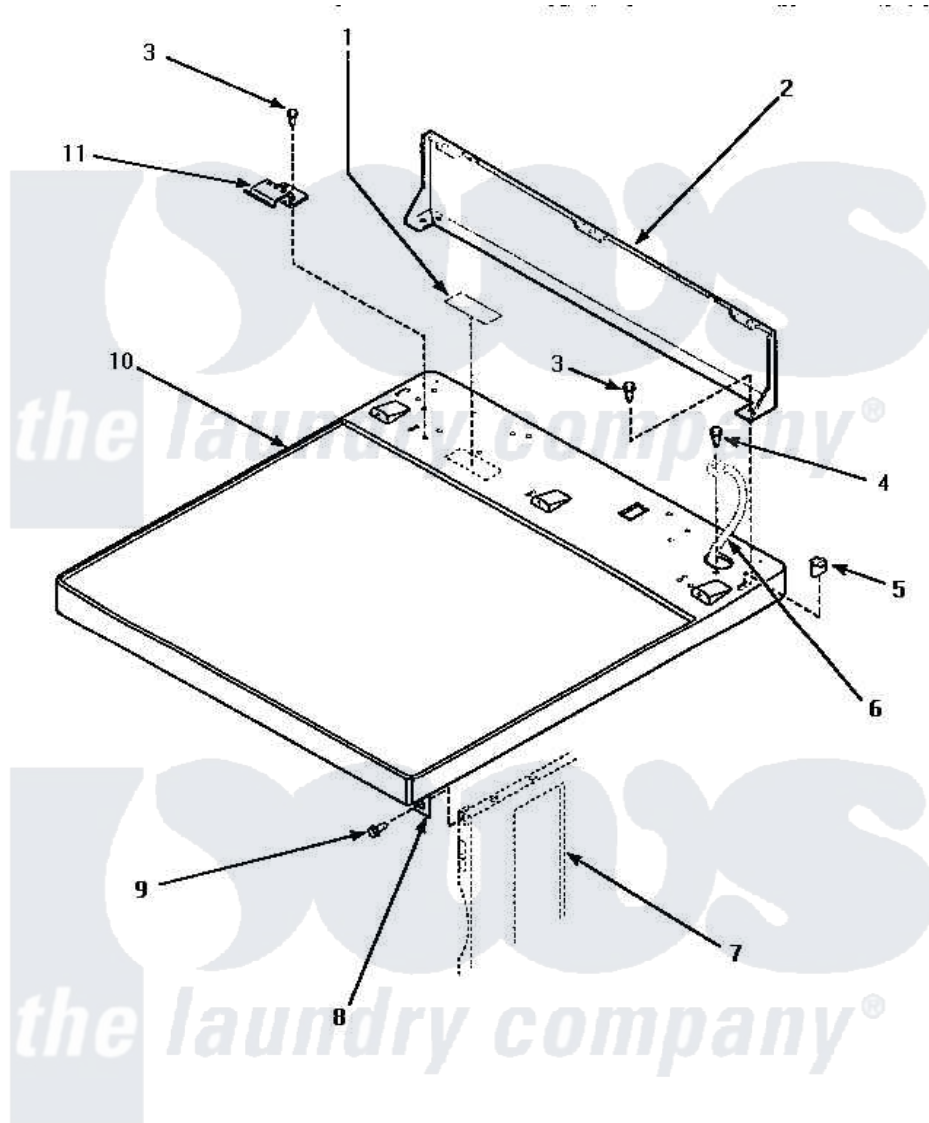

Amana LE4427L (BOM: P1178401W L) 02 - CABINET TOP & CONTROL HOOD REAR PANEL

CABINET TOP AND CONTROL HOOD REAR PANEL

Amana [Residential Amana LE4427L \(BOM: P1178401W L\) Dryer Parts](#) Parts Diagram 02 - CABINET TOP & CONTROL HOOD REAR PANEL

[Click on the part number to view part](#)

Item	Original Part Number	Replaced By	Status	Part Description
1	24903		Not Available	STICKER,DISCONNECT POW
2	500343		Not Available	PANEL,BACK(HOME HOOD)
3	501086	90767		Screw, 8A X 3/8 HeX Washer Head Tapping
4	20530			Screw, 10-24 x 3/8 Hex
5	501242		Not Available	CLIP,TUBULAR INSERT
6	Y00000000		Not Available	SEE NOTE GROUND WIRE FROM REAR BULKHEAD, GREEN
7	Y00000000		Not Available	SEE NOTE CABINET
8	500084	40130801		Bracket, Top Mount
9	33562	27001200		Screw
10	500085WP	37001027		Panel, Top
"	500085LP	510029LP		Kit Top Panel W/Hdwdomestic
11	501241	Y503876		Clip, Hold Down